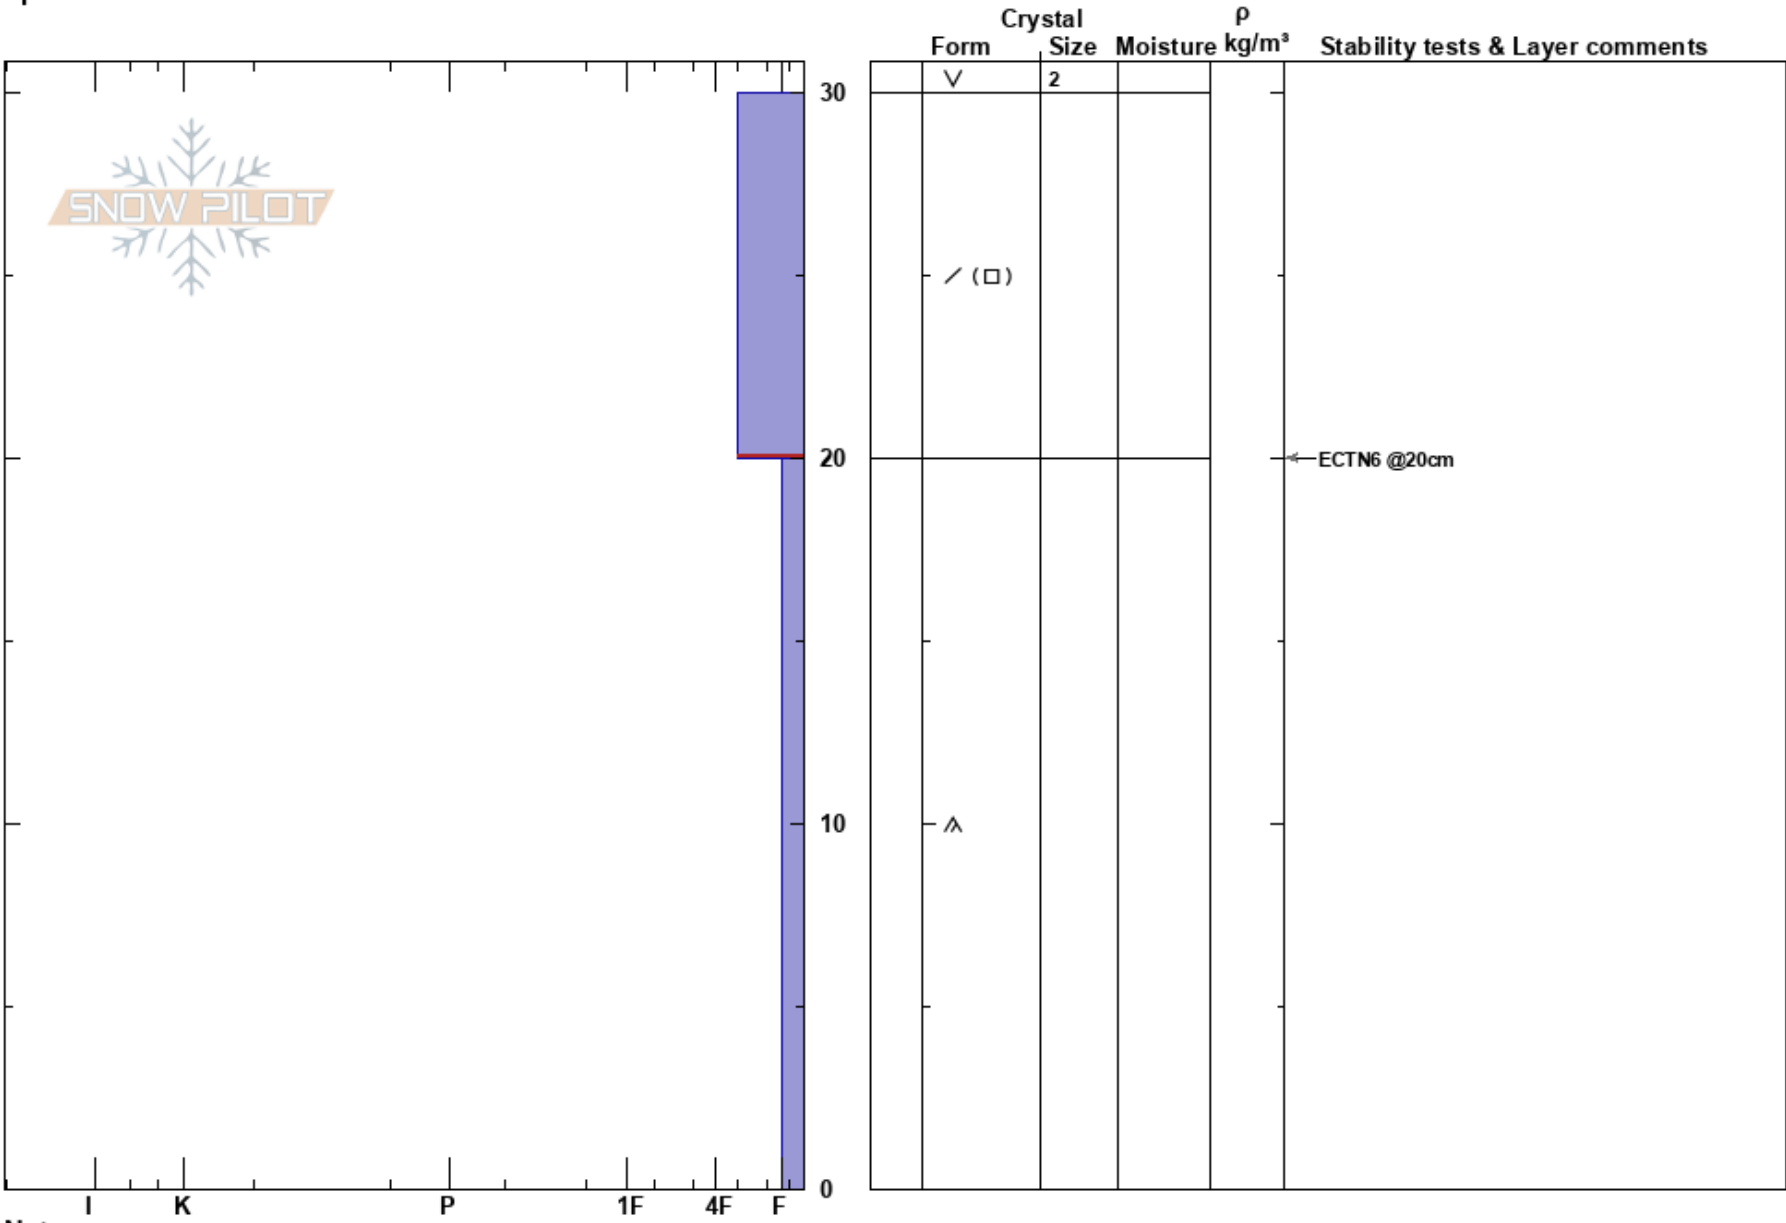

Hoosier Pass westside
 Hoosier Pass
 CO
 Elevation: 11900 ft
 Aspect: NE
 Specifics:

Andrew McWilliams
 11/22/2023 - 12:00pm
 Co-ord: 39.36850N, -106.07083W
 Slope Angle: 30°
 Wind Loading: previous

Stability:
 Air Temperature: 34°C
 Sky Cover: FEW
 Precipitation: NO
 Wind: NW Light Breeze

HS: 30
 PF: 30 30-20cm: Problematic layer
 PS: 30

Notes: