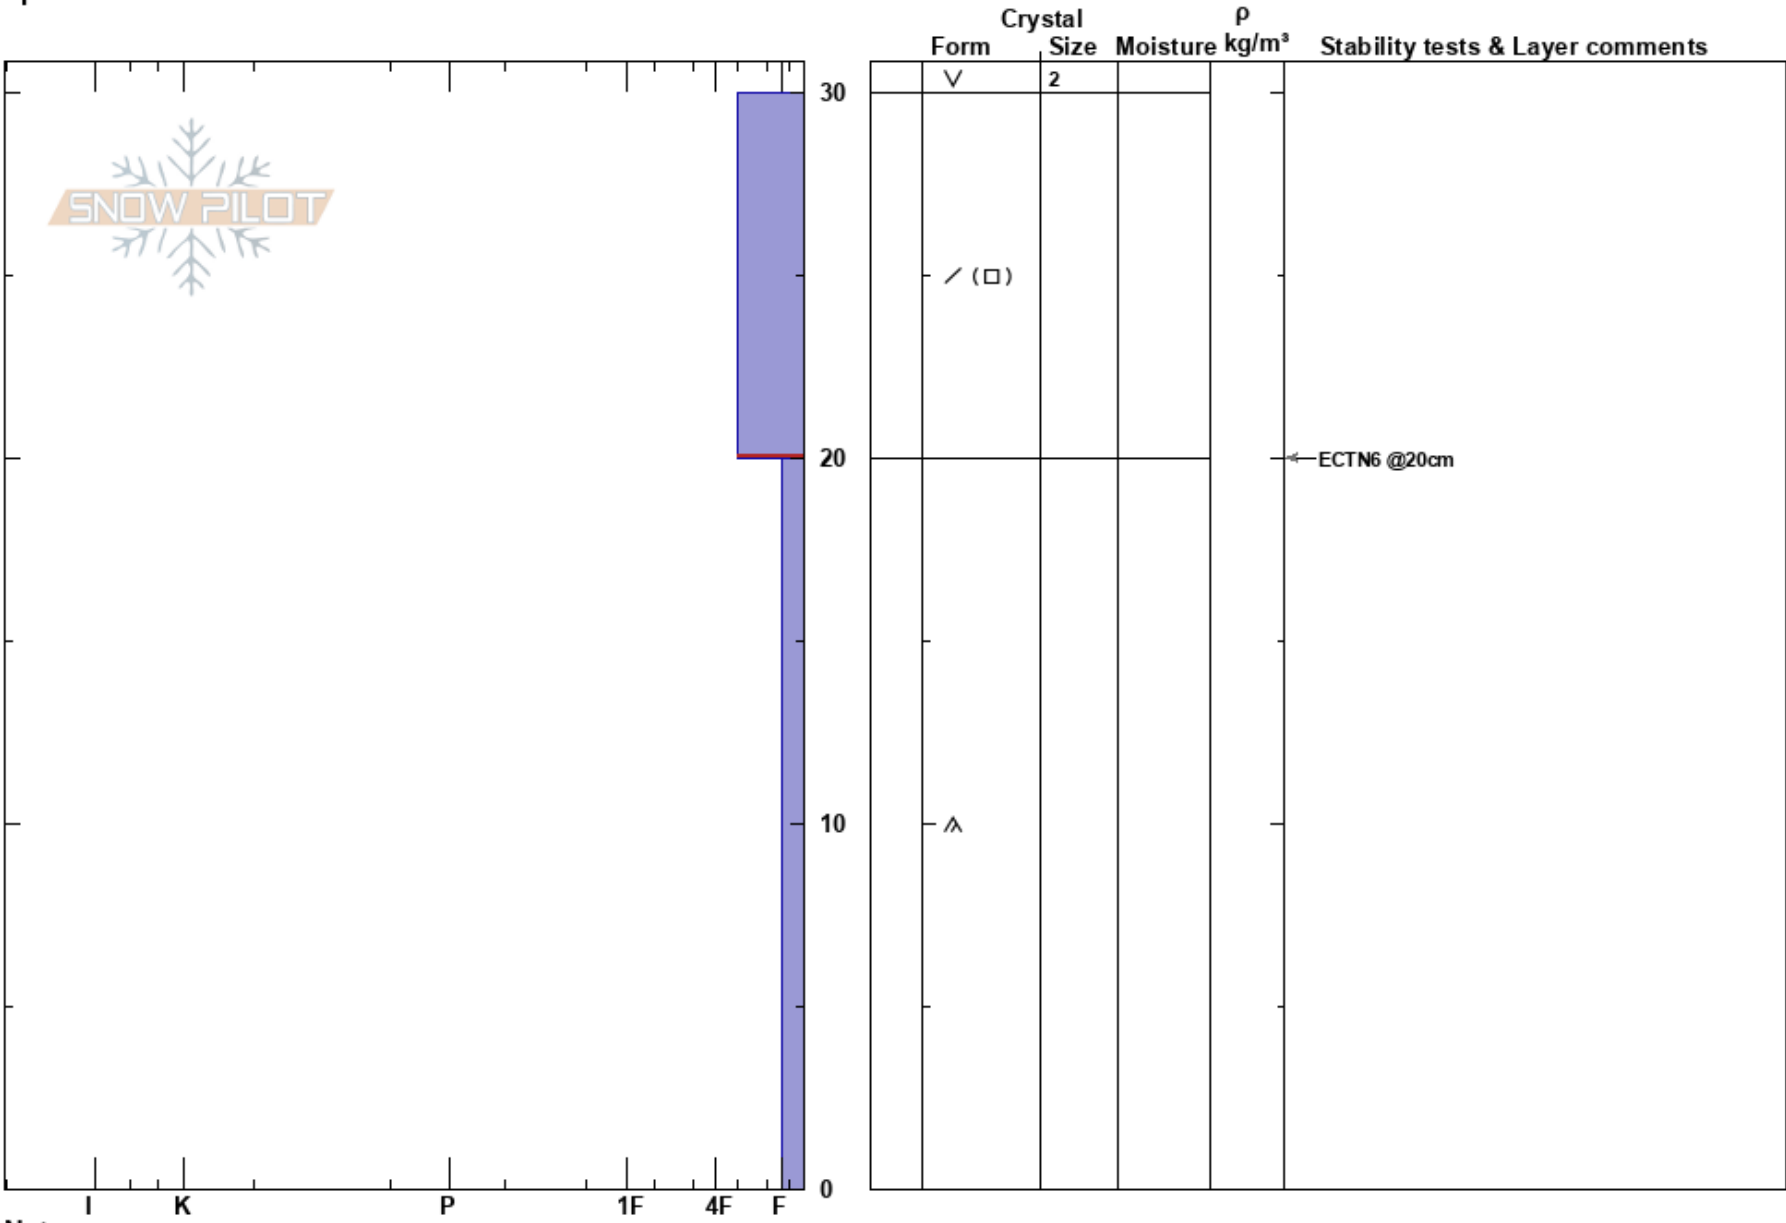

Hoosier Pass westside
 Hoosier Pass
 CO
 Elevation: 11900 ft
 Aspect: NE
 Specifics:

Andrew McWilliams
 11/22/2023 - 12:00pm
 Co-ord: 39.36850N, -106.07083W
 Slope Angle: 30°
 Wind Loading: previous

Stability:
 Air Temperature: 34°C
 Sky Cover: FEW
 Precipitation: NO
 Wind: NW Light Breeze

HS: 30
 PF: 30
 PS: 30
 30-20cm: Problematic layer

Notes: