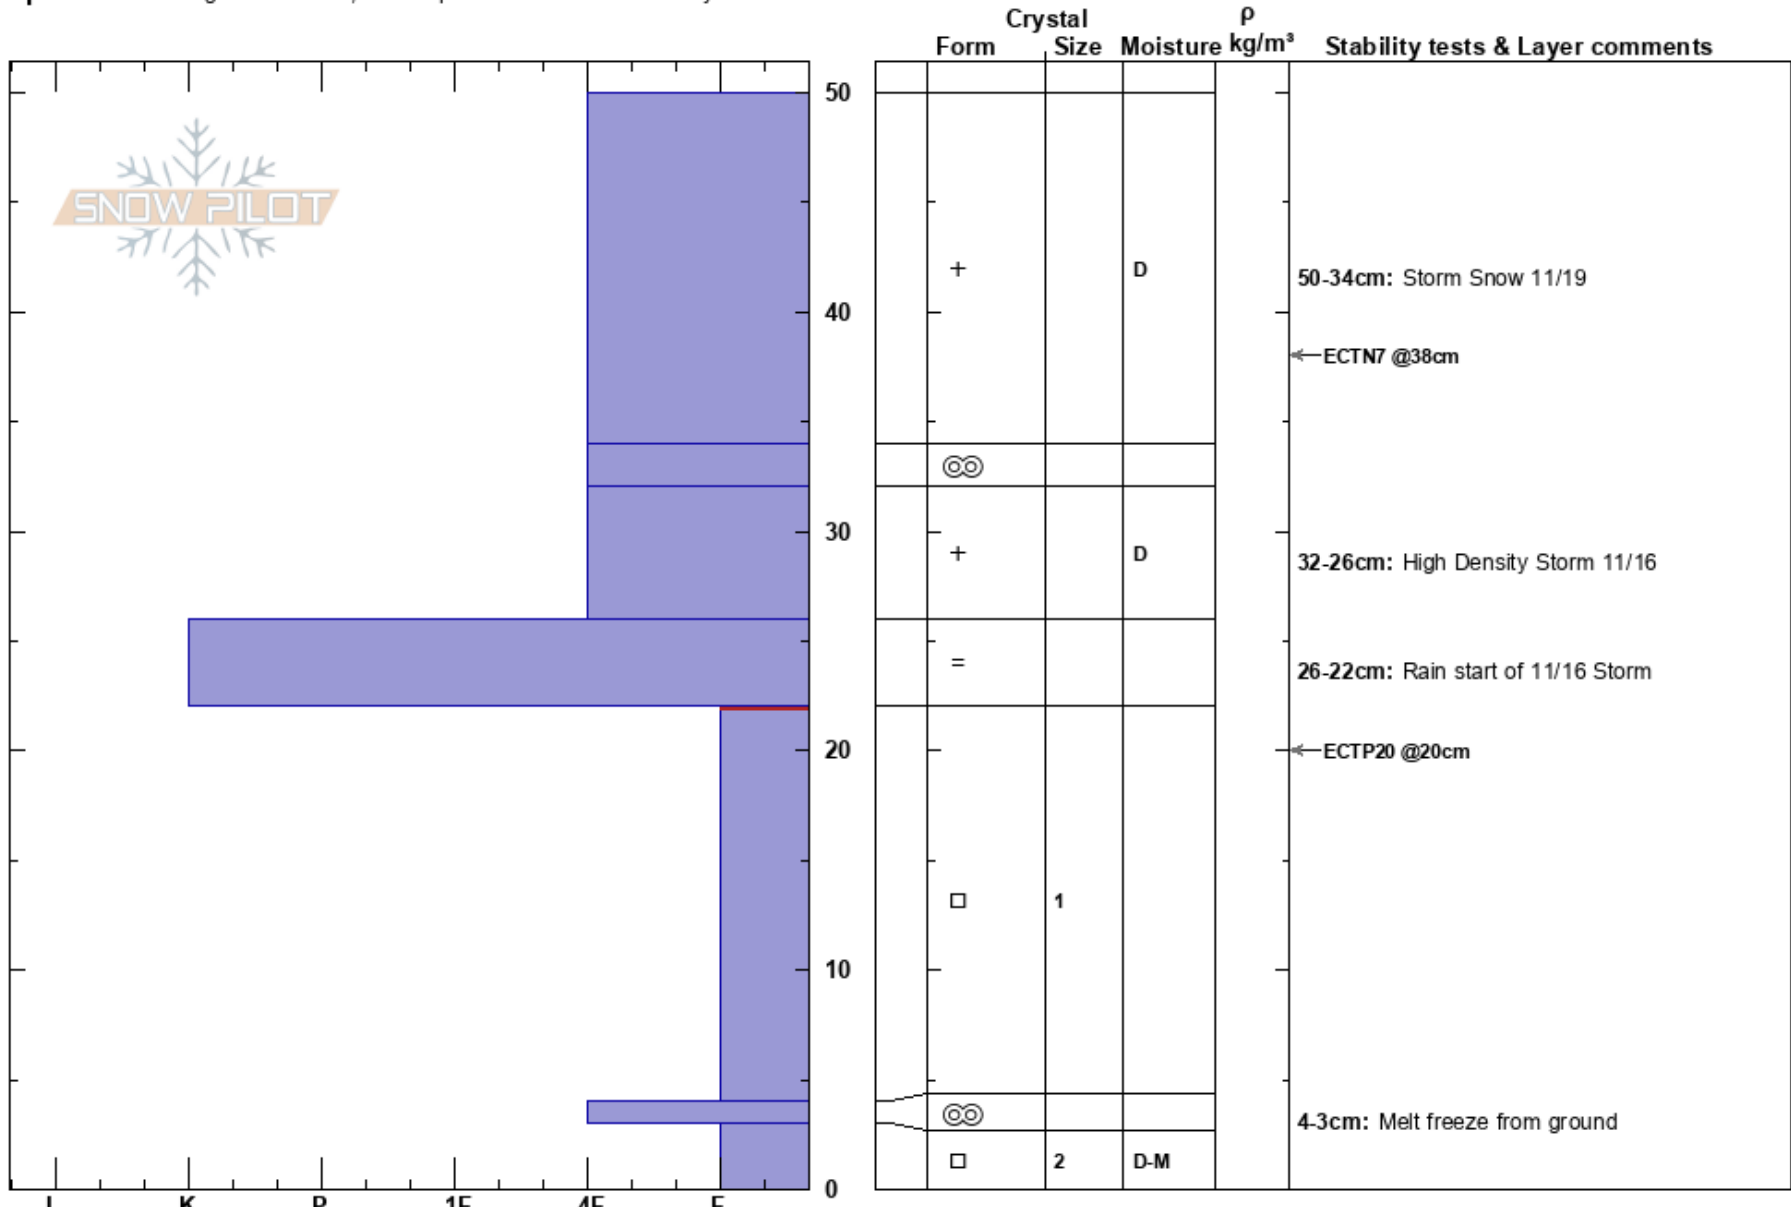

Upchuck Below Lucy's
 Wasatch Range
 UT
Elevation: 9575 ft
Aspect: NE
Specifics: Pit dug in a Ski Area; Pit is representative of backcountry

Seth Dromgoole
 11/21/2023 - 1:00pm
Co-ord: 40.66100N, -111.59700W
Slope Angle: 38°
Wind Loading: no

Stability:
Air Temperature: 41°F
Sky Cover: CLR
Precipitation: NO
Wind: SE Calm

HS: 50
Layer Notes:
 50-34cm: Storm Snow 11/19
 32-26cm: High Density Storm 11/16
 26-22cm: Rain start of 11/16 Storm
 22-4cm: Problematic layer
 4-3cm: Melt freeze from ground