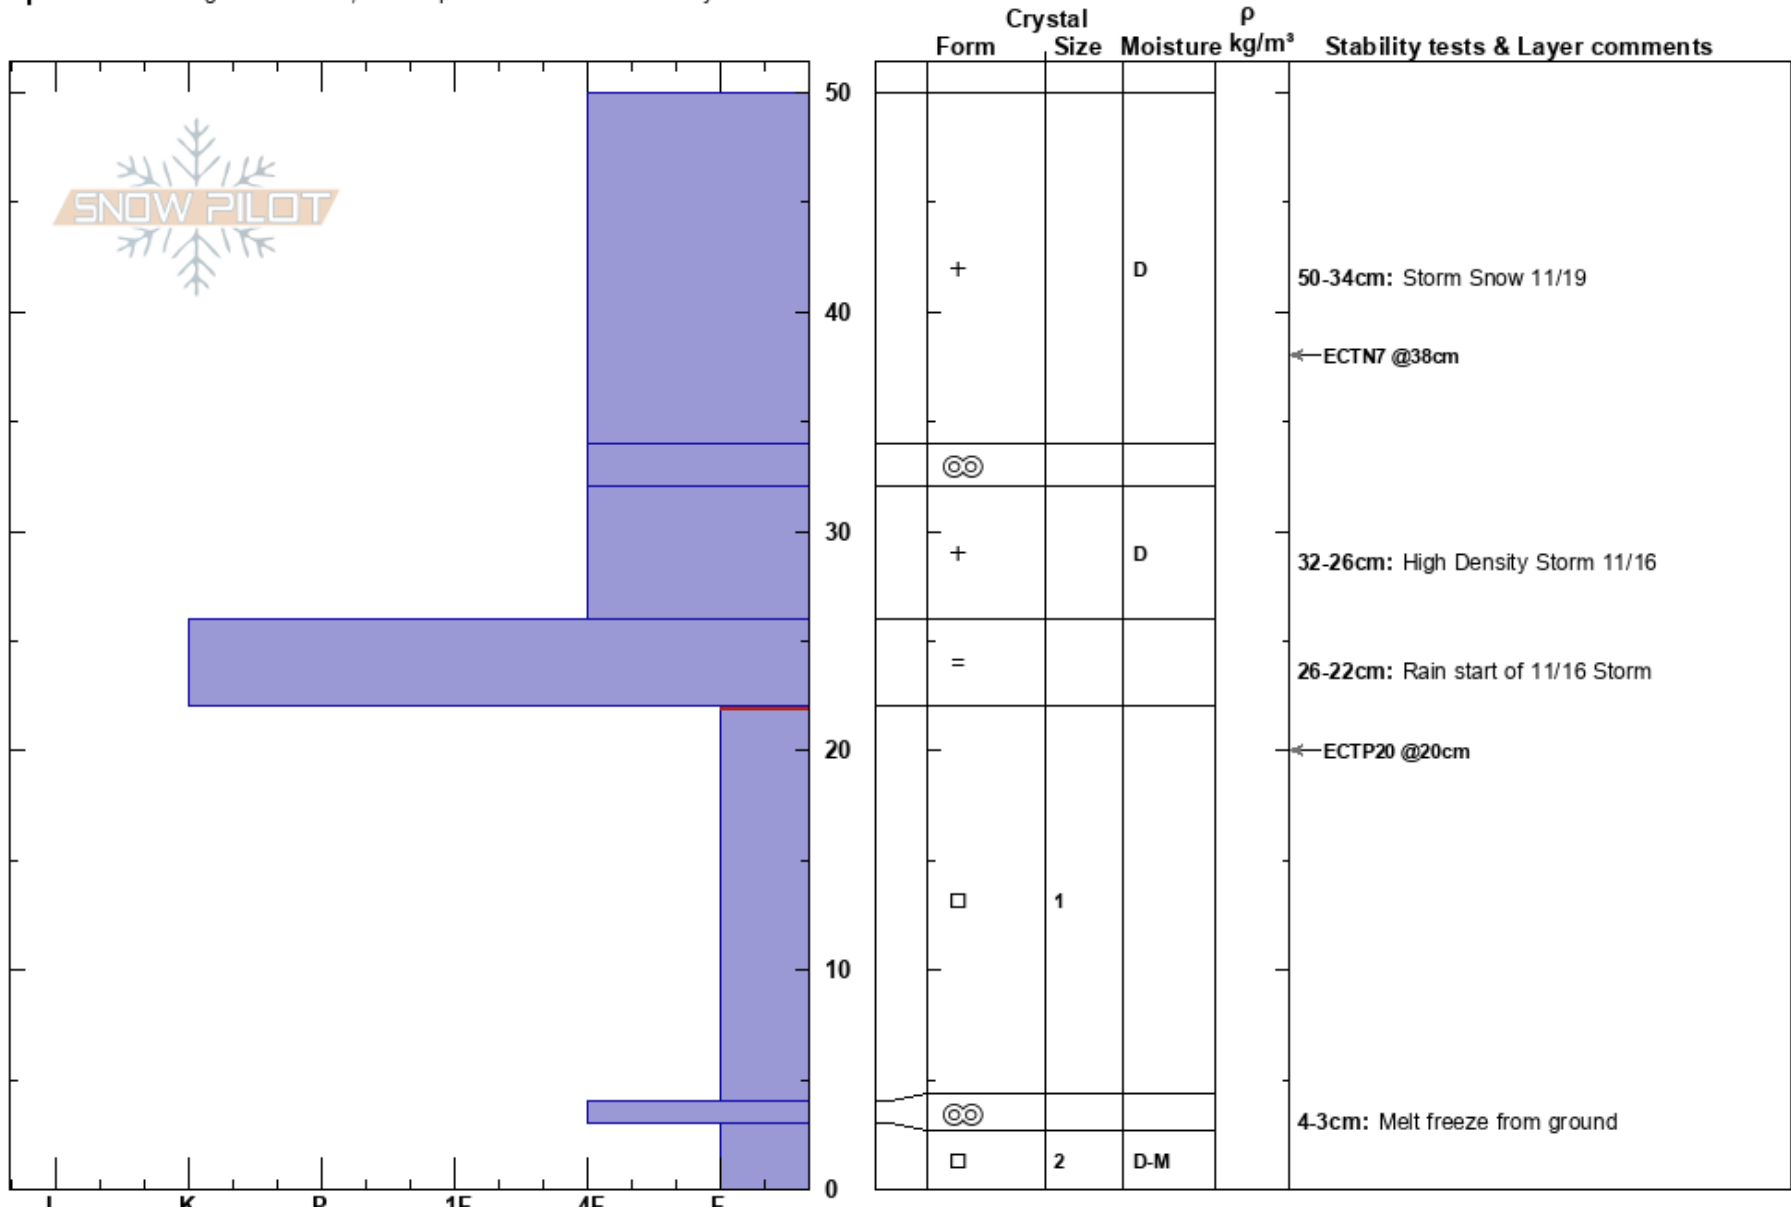

Upchuck Below Lucy's
 Wasatch Range
 UT
 Elevation: 9575 ft
 Aspect: NE
 Specifics: Pit dug in a Ski Area; Pit is representative of backcountry

Seth Dromgoole
 11/21/2023 - 1:00pm
 Co-ord: 40.66100N, -111.59700W
 Slope Angle: 38°
 Wind Loading: no

Stability: **HS:50**
 Air Temperature: 41°F
 Sky Cover: CLR
 Precipitation: NO
 Wind: SE Calm

Layer Notes:
 50-34cm: Storm Snow 11/19
 32-26cm: High Density Storm 11/16
 26-22cm: Rain start of 11/16 Storm
 22-4cm: Problematic layer
 4-3cm: Melt freeze from ground