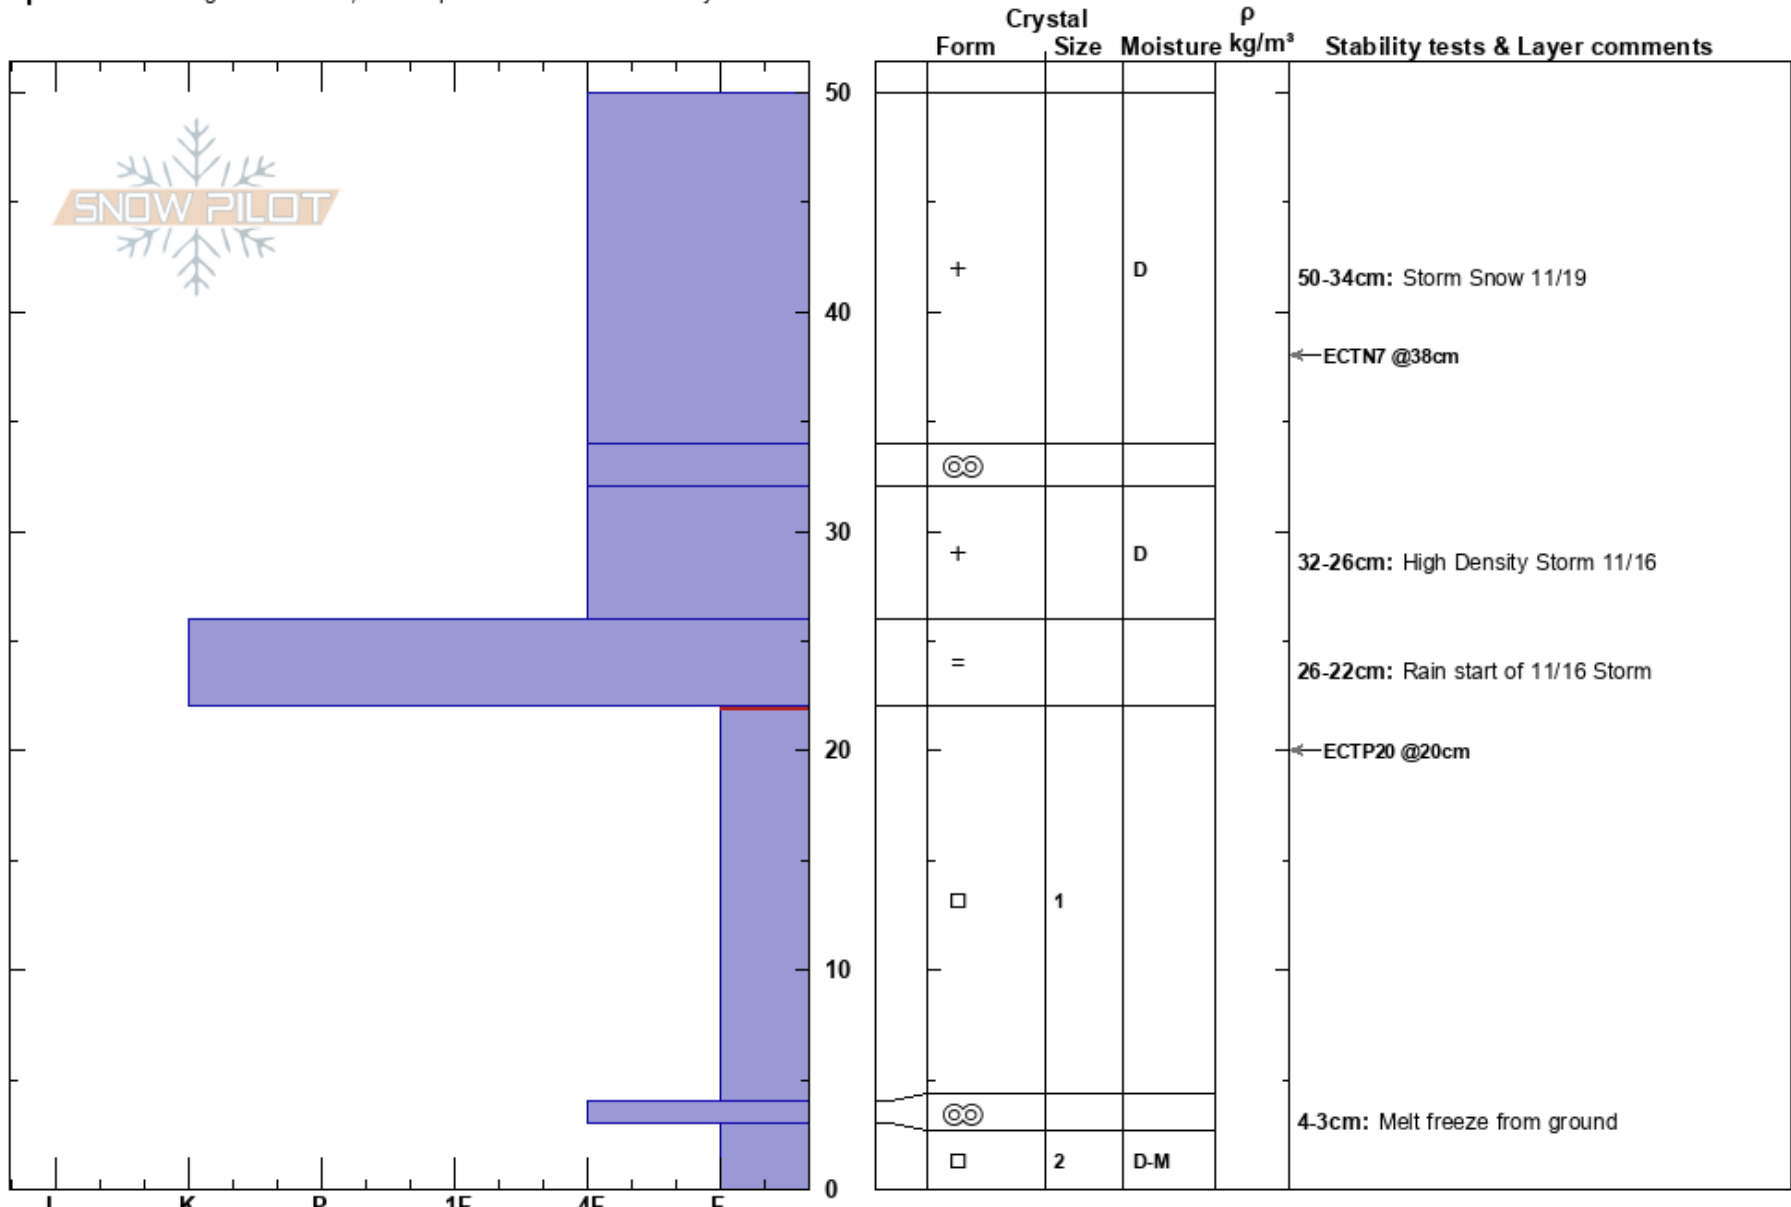

Upchuck Below Lucy's  
 Wasatch Range  
 UT  
**Elevation:** 9575 ft  
**Aspect:** NE  
**Specifics:** Pit dug in a Ski Area; Pit is representative of backcountry

Seth Dromgoole  
 11/21/2023 - 1:00pm  
**Co-ord:** 40.66100N, -111.59700W  
**Slope Angle:** 38°  
**Wind Loading:** no

**Stability:**  
**Air Temperature:** 41°F  
**Sky Cover:** CLR  
**Precipitation:** NO  
**Wind:** SE Calm

**HS:** 50  
**Layer Notes:**  
 50-34cm: Storm Snow 11/19  
 32-26cm: High Density Storm 11/16  
 26-22cm: Rain start of 11/16 Storm  
 22-4cm: Problematic layer  
 4-3cm: Melt freeze from ground