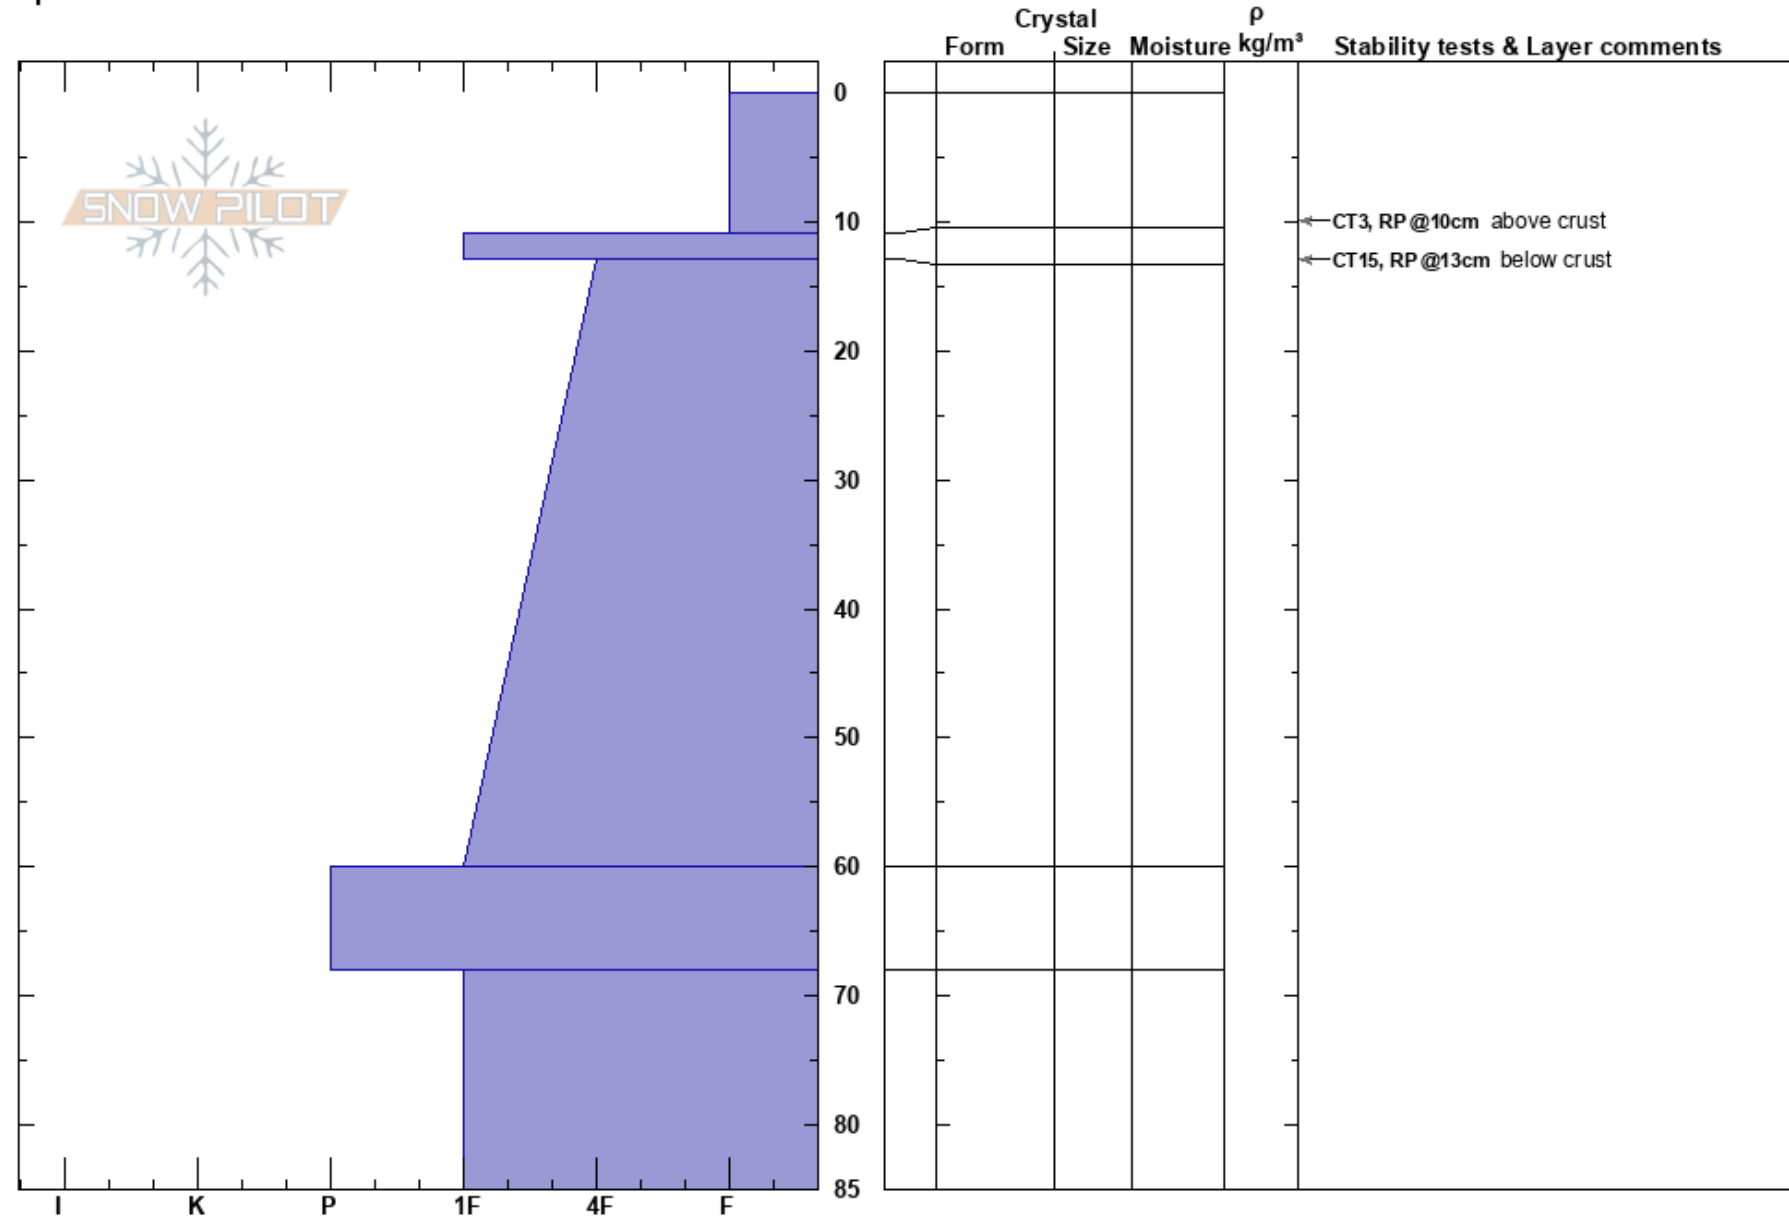

Bonita  
Monashee  
BC  
Elevation: 1960 m  
Aspect: SE  
Specifics:

Nate Fochler  
21/11/2023 - 12:35  
Co-ord:  
Slope Angle: 30°  
Wind Loading:

Stability:  
Air Temperature: 0°C  
Sky Cover: OVC  
Precipitation: NO  
Wind: S Light Breeze

HS:85  
Layer Notes:

Notes: