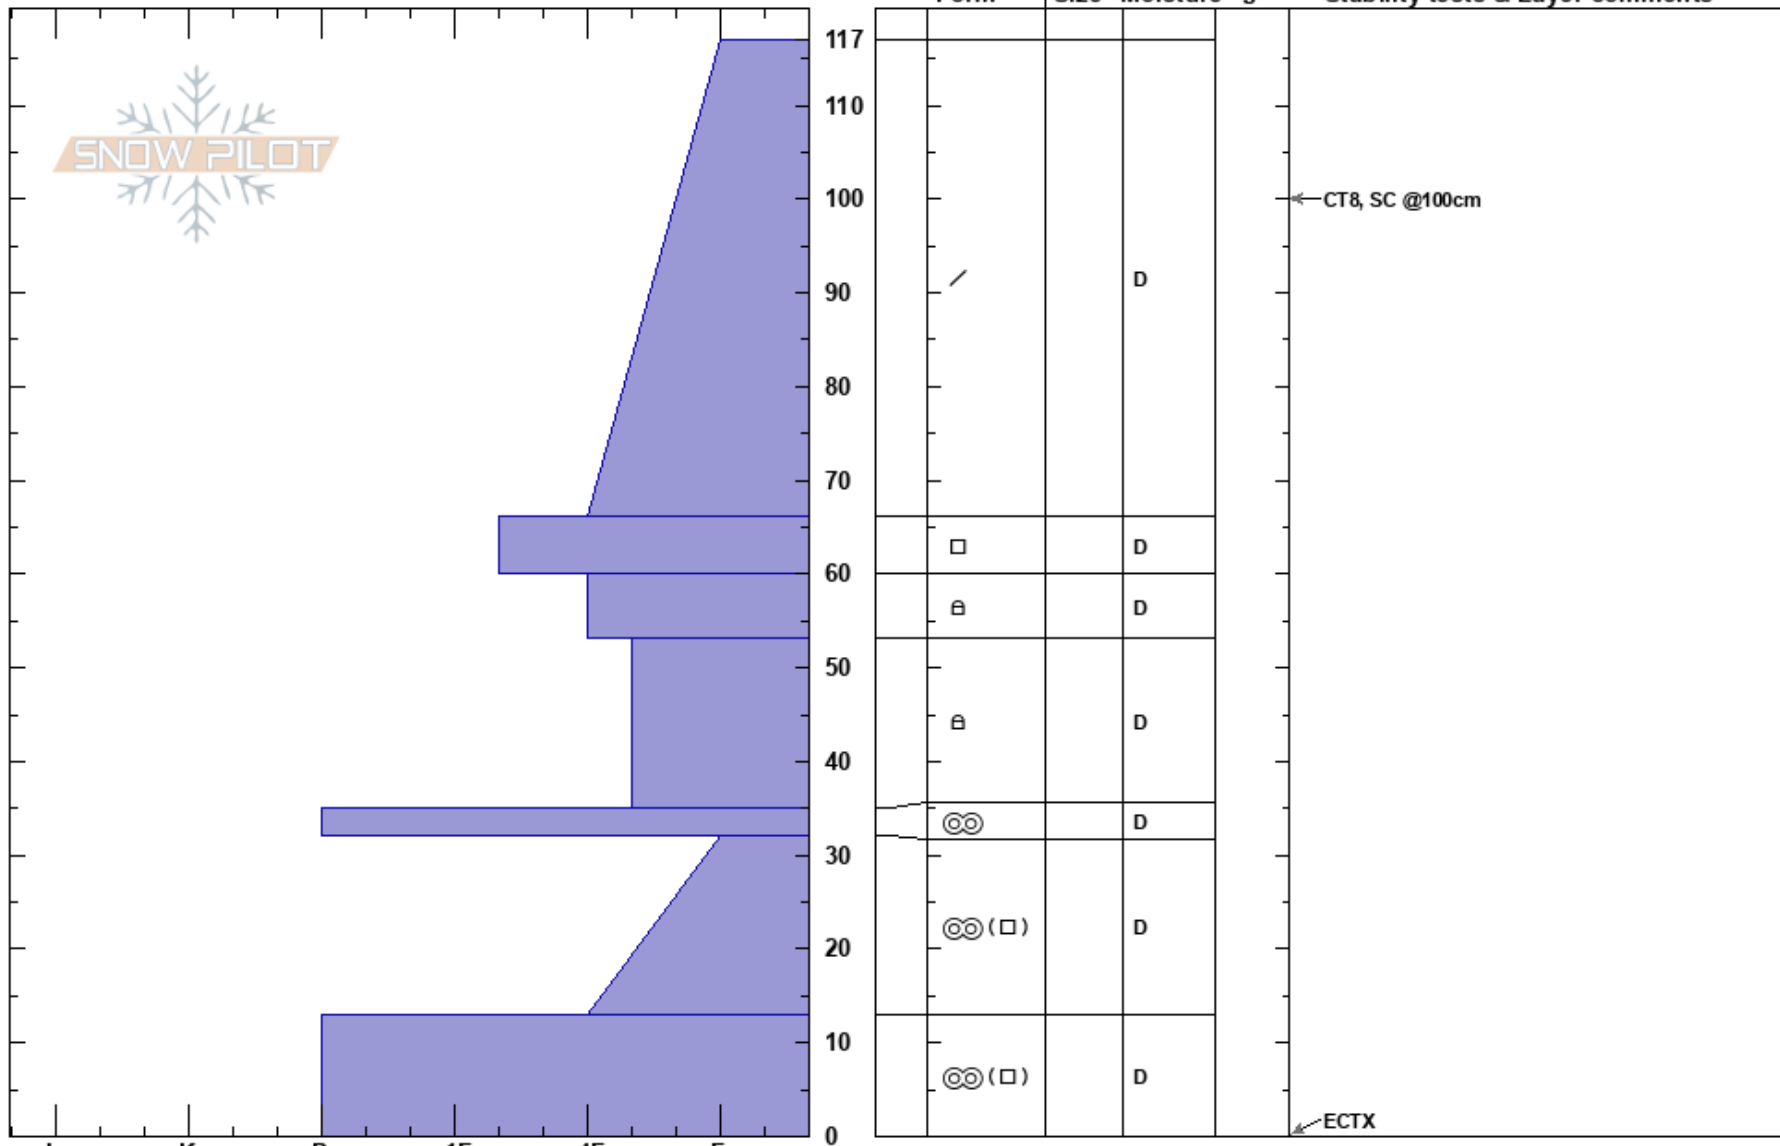

Zen Gate
 Wasatch Range
 UT
 Elevation: 10400 ft
 Aspect: NW

Johanna Kelly
 11/21/2023 - 1:00pm
 Co-ord: 40.56524N, -111.64116W
 Slope Angle: 35°
 Wind Loading:

Stability: Fair
 Air Temperature: 34°C
 Sky Cover: CLR
 Precipitation: NO
 Wind: Calm

HS: 117
 Layer Notes:
 32-13cm: Problematic layer

Specifics: Pit dug in a Ski Area; Pit is representative of backcountry

Notes: No previous avalanche control work or skier compaction in area. Observers: Nat Grainger, Chris Bremer, Dave Kelly, Johanna Kelly