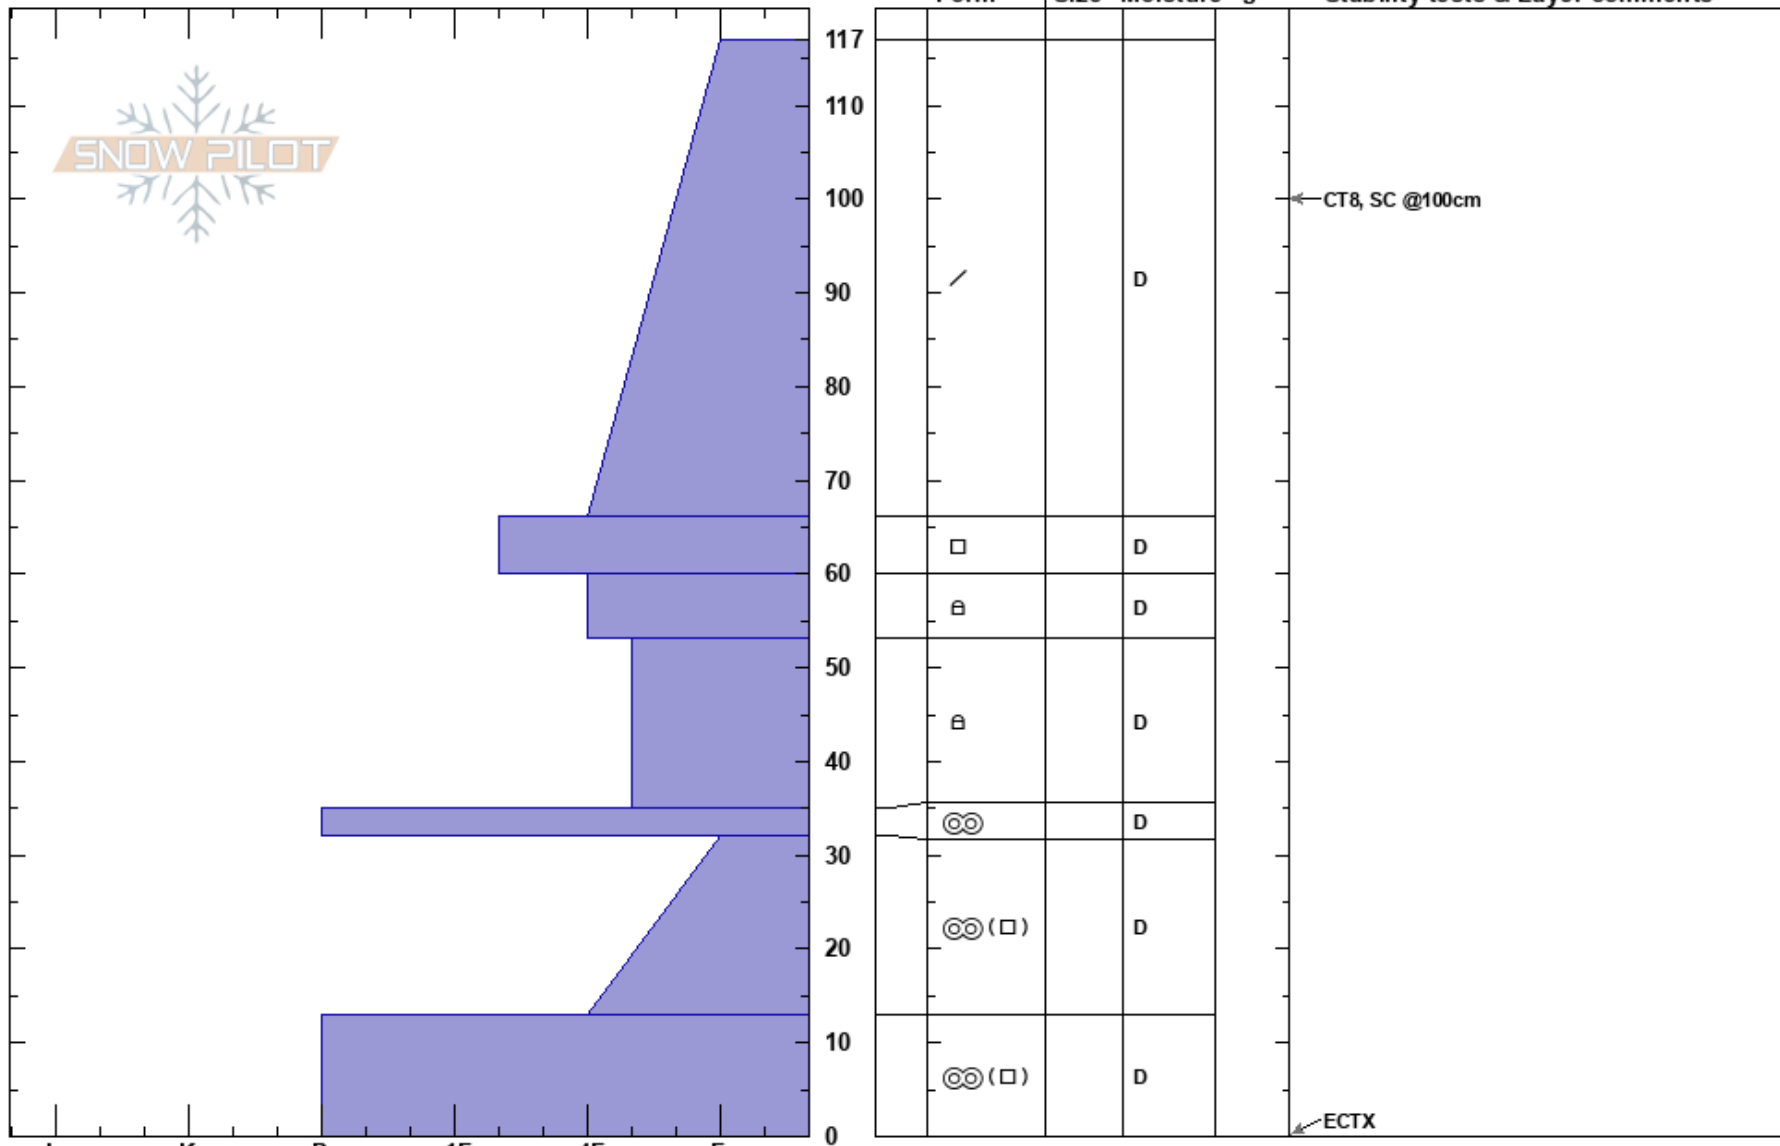

Zen Gate
Wasatch Range
UT
Elevation: 10400 ft
Aspect: NW

Johanna Kelly
11/21/2023 - 1:00pm
Co-ord: 40.56524N, -111.64116W
Slope Angle: 35°
Wind Loading:

Stability: Fair
Air Temperature: 34°C
Sky Cover: CLR
Precipitation: NO
Wind: Calm

HS: 117
32-13cm: Problematic layer

Specifics: Pit dug in a Ski Area; Pit is representative of backcountry

Notes: No previous avalanche control work or skier compaction in area. Observers: Nat Grainger, Chris Bremer, Dave Kelly, Johanna Kelly