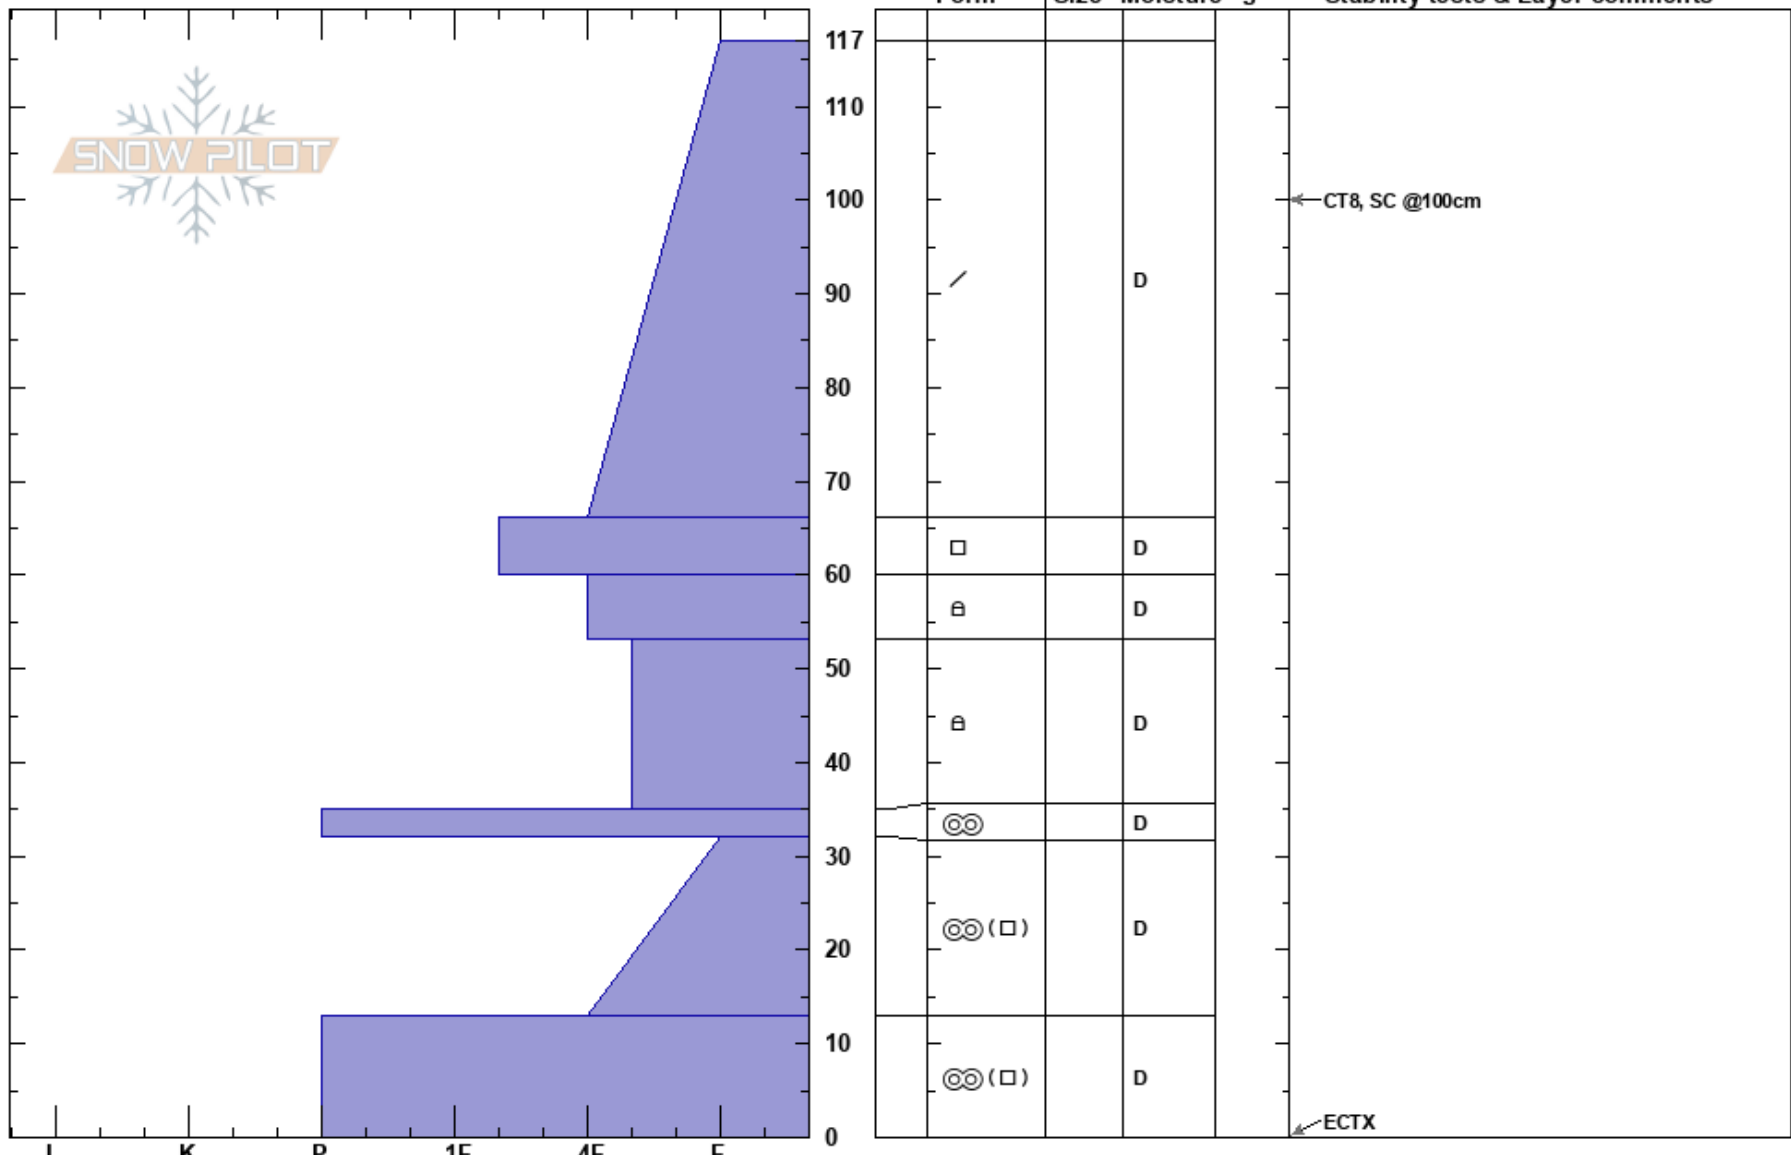

Zen Gate
 Wasatch Range
 UT
 Elevation: 10400 ft
 Aspect: NW

Johanna Kelly
 11/21/2023 - 1:00pm
 Co-ord: 40.56524N, -111.64116W
 Slope Angle: 35°
 Wind Loading:

Stability: Fair
 Air Temperature: 34°C
 Sky Cover: CLR
 Precipitation: NO
 Wind: Calm

HS: 117
 Layer Notes:
 32-13cm: Problematic layer

Specifics: Pit dug in a Ski Area; Pit is representative of backcountry

Notes: No previous avalanche control work or skier compaction in area. Observers: Nat Grainger, Chris Bremer, Dave Kelly, Johanna Kelly