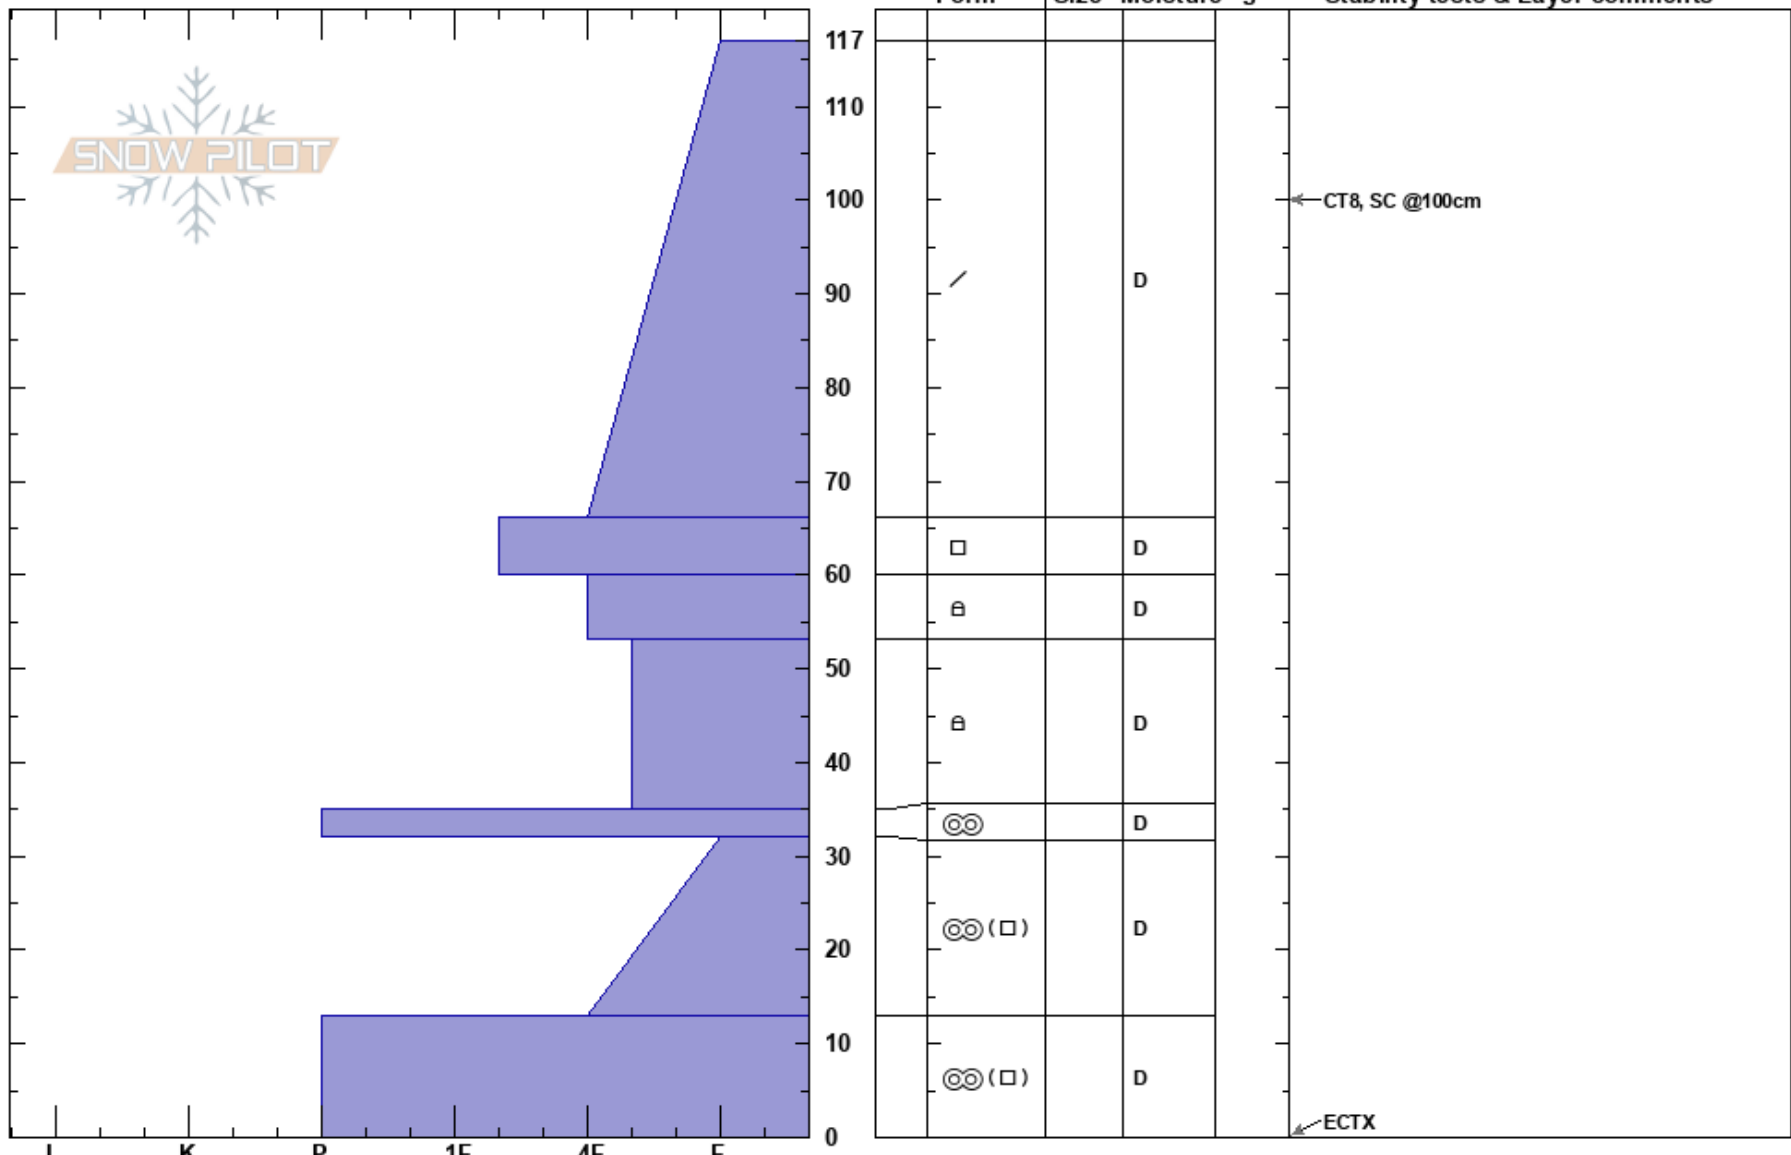

Zen Gate
 Wasatch Range
 UT
Elevation: 10400 ft
Aspect: NW

Johanna Kelly
 11/21/2023 - 1:00pm
Co-ord: 40.56524N, -111.64116W
Slope Angle: 35°
Wind Loading:

Stability: Fair
Air Temperature: 34°C
Sky Cover: CLR
Precipitation: NO
Wind: Calm

HS: 117
Layer Notes:
 32-13cm: Problematic layer

Specifics: Pit dug in a Ski Area; Pit is representative of backcountry

Notes: No previous avalanche control work or skier compaction in area. Observers: Nat Grainger, Chris Bremer, Dave Kelly, Johanna Kelly