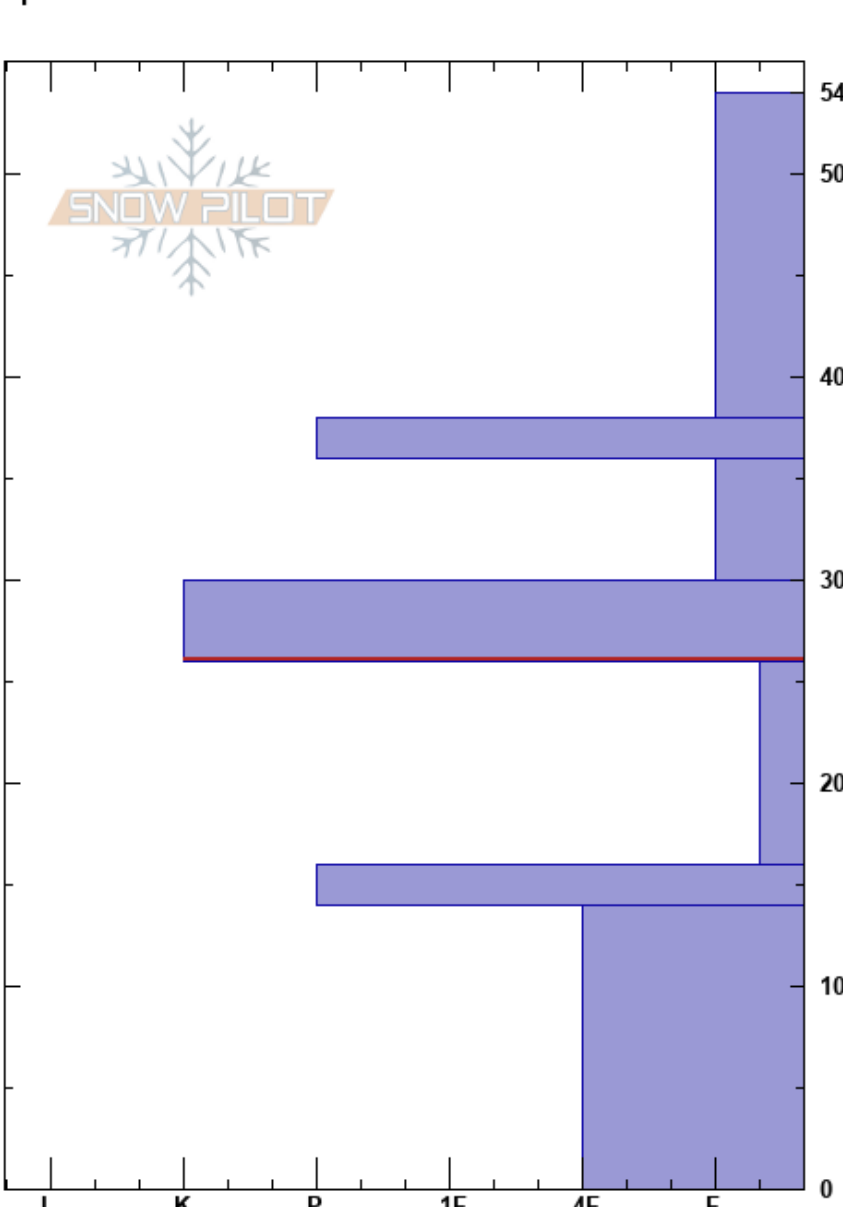

Lower Redpine Bowl
 Wasatch Range
 UT
 Elevation: 9510 ft
 Aspect:
 Specifics:

kyle Gronset
 11/21/2023 - 1:00pm
 Co-ord: 40.66083N, -111.59429W
 Slope Angle: 37°
 Wind Loading: no

Stability:
 Air Temperature: 41°C
 Sky Cover: CLR
 Precipitation: NO
 Wind: SE Calm

HS: 54
 PF: 50
 30-26cm: Problematic layer

Crystal Form	Crystal Size	Moisture	ρ kg/m ³	Stability tests & Layer comments
⊙⊙				
(□)	0.5			
☐				
⊙⊙				
□	2			

← ECTPV @26cm
 ← PST30/100 (End) @26cm

Notes: