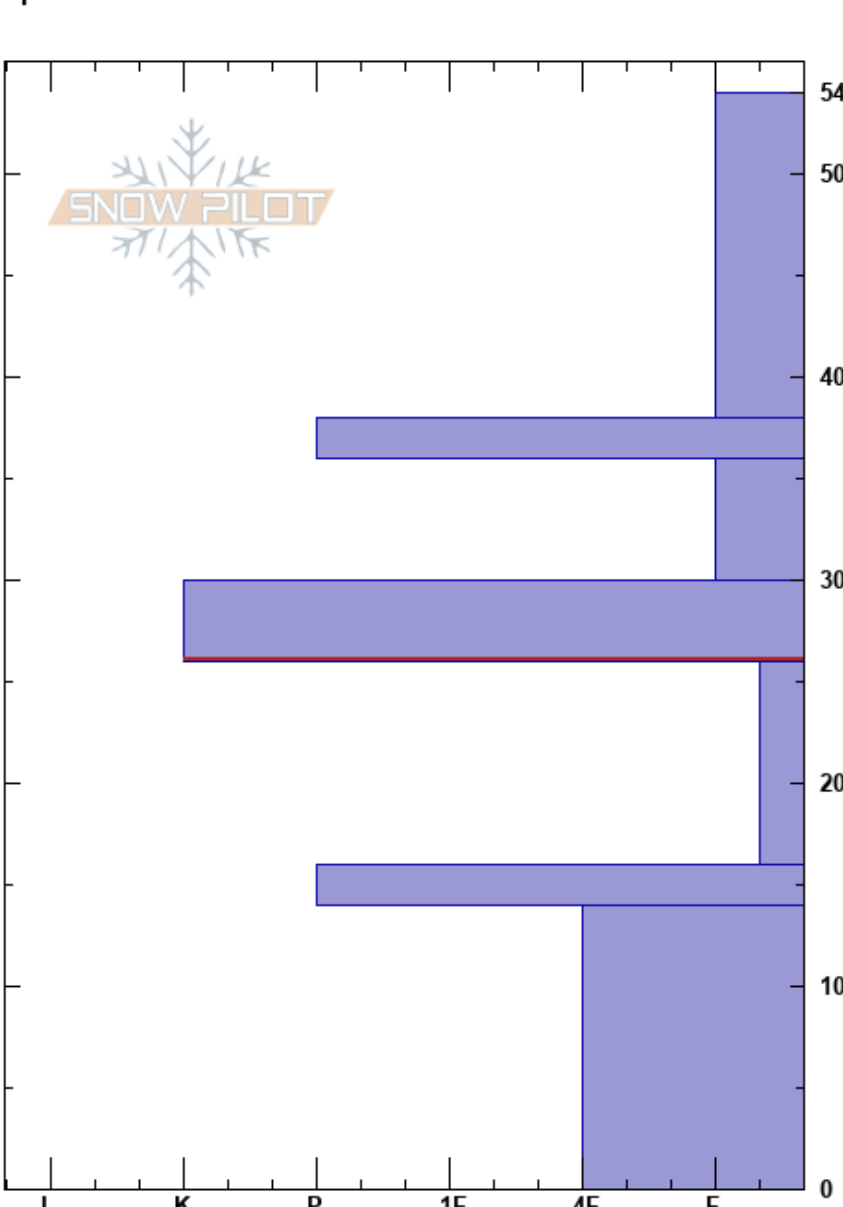

Lower Redpine Bowl  
 Wasatch Range  
 UT  
 Elevation: 9510 ft  
 Aspect:  
 Specifics:

kyle Gronset  
 11/21/2023 - 1:00pm  
 Co-ord: 40.66083N, -111.59429W  
 Slope Angle: 37°  
 Wind Loading: no

Stability:  
 Air Temperature: 41°C  
 Sky Cover: CLR  
 Precipitation: NO  
 Wind: SE Calm

HS: 54  
 PF: 50  
 30-26cm: Problematic layer

Crystal Form	Crystal Size	Moisture	$\rho$ kg/m <sup>3</sup>	Stability tests & Layer comments
⊙⊙				
(□)	0.5			
☐				
⊙⊙				
□	2			

← ECTPV @26cm  
 ← PST30/100 (End) @26cm