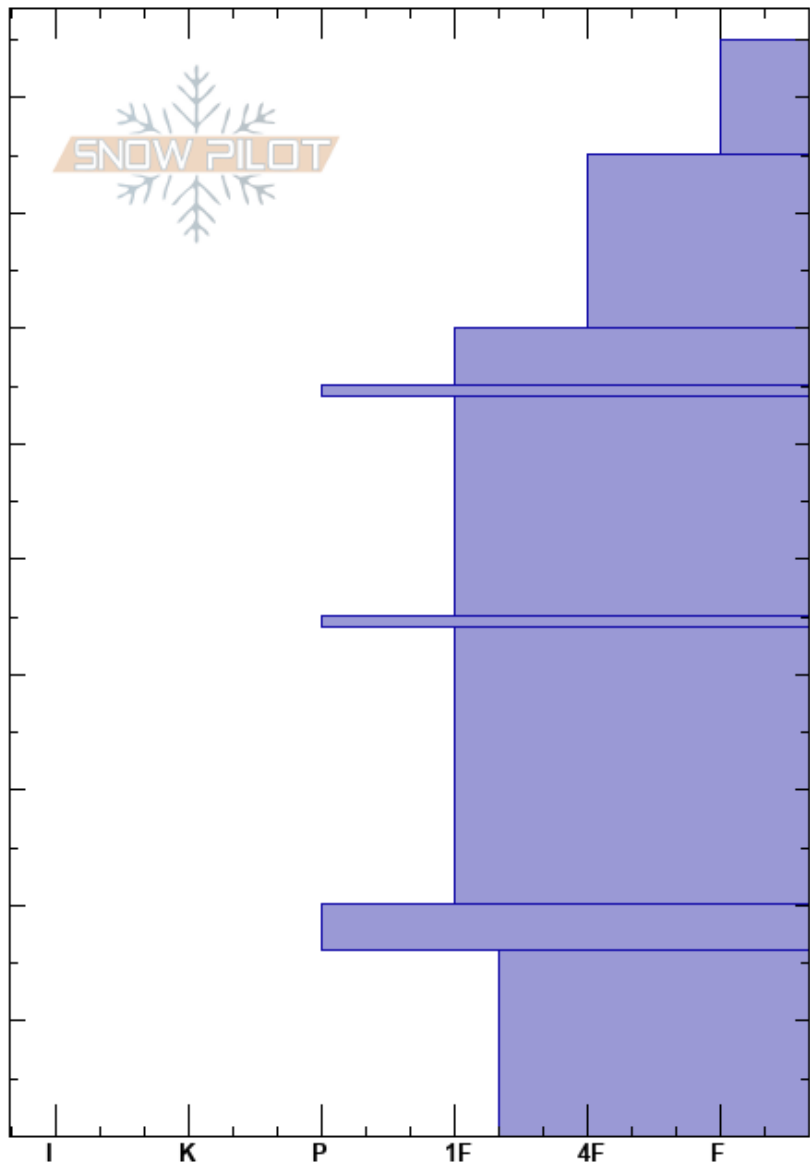

Mission hill
Monashee
BC
Elevation: 1960 m
Aspect: SW

Seb Grondin
21/11/2023 - 10:00
Co-ord: 50.99429N, -118.42458W
Slope Angle: 30°
Wind Loading:

Stability: HS:95
Air Temperature: -3.5°C PF: 35
Sky Cover: FEW
Precipitation: NO
Wind: S Light Breeze

Specifics: Ski tracks on slope; We skied slope

Height (cm)	Crystal			ρ kg/m ³	Stability tests & Layer comments
	Form	Size	Moisture		
95					
90					
85					
80					
75					
70					
65					65-64cm: Mfcr
60					
55					
50					
45					
40					
35					
30					
25					
20					
15					
10			M		
5					
0					