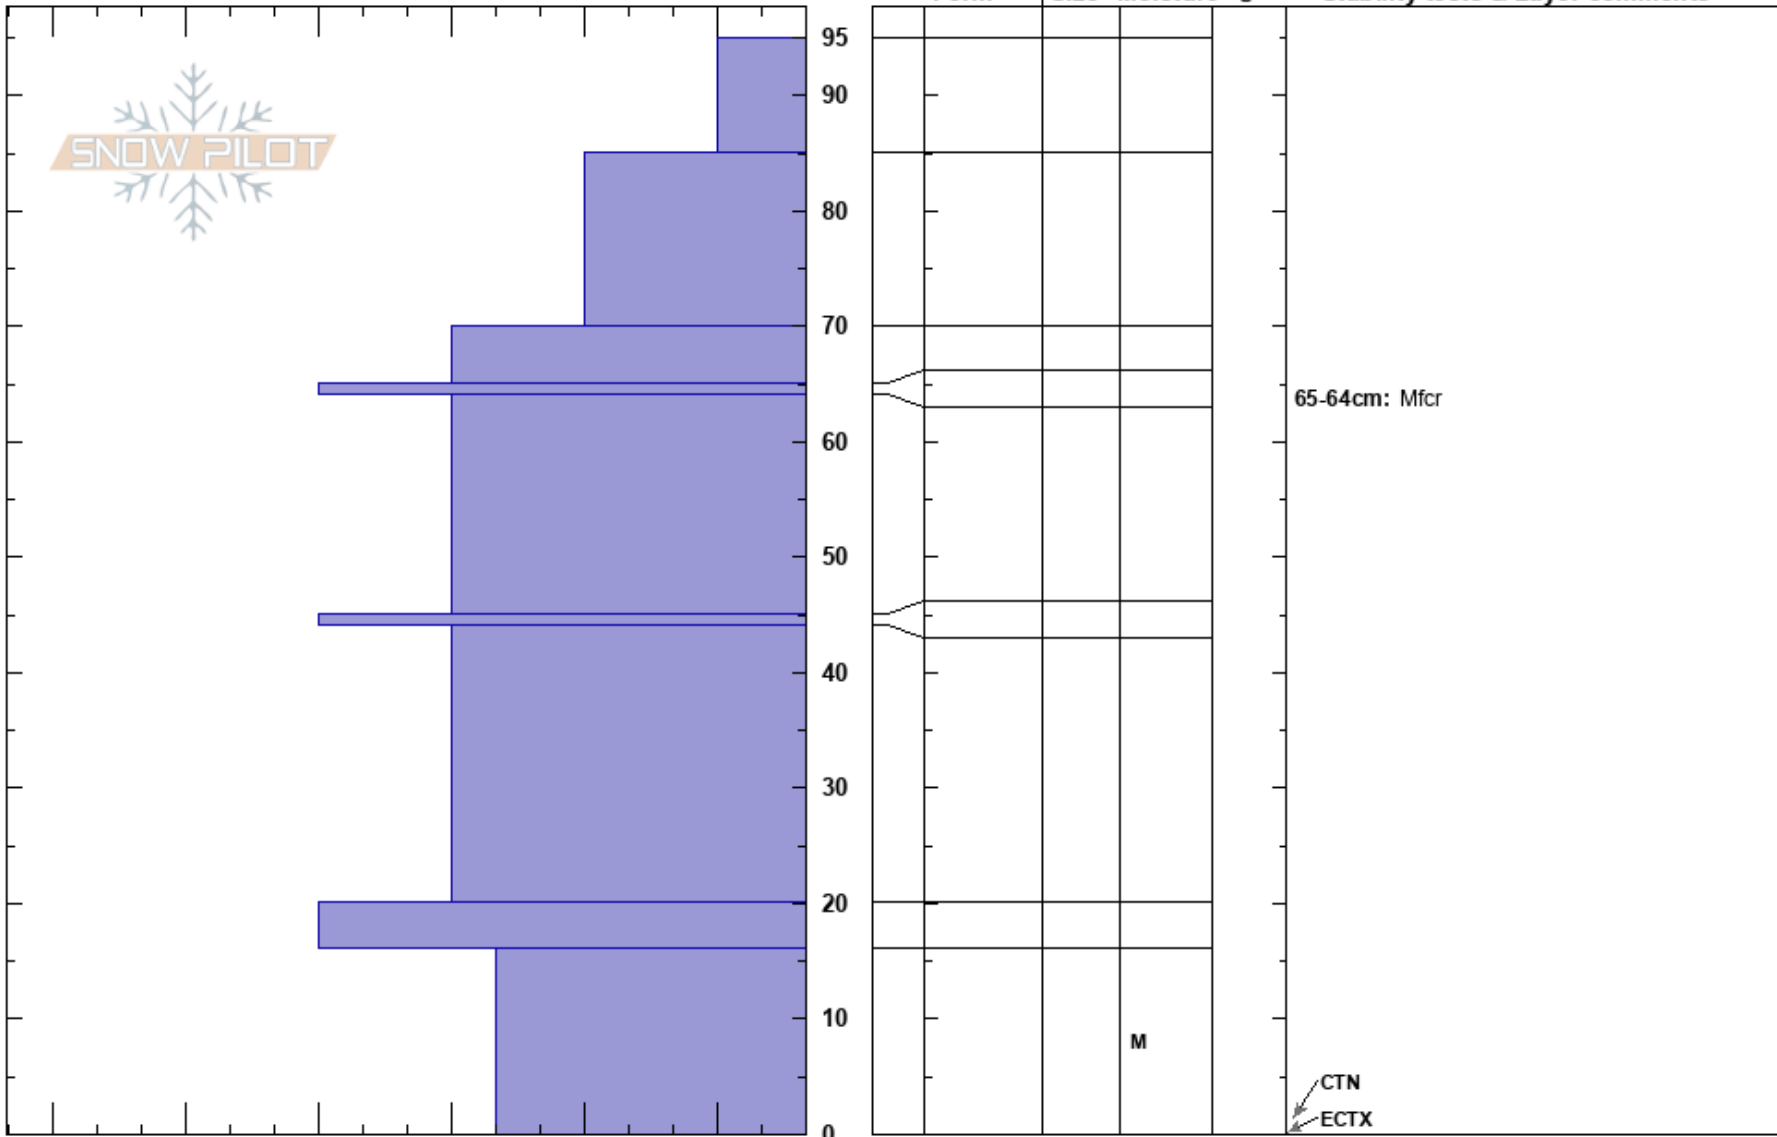

Mission hill
 Monashee
 BC
 Elevation: 1960 m
 Aspect: SW
 Specifics: Ski tracks on slope; We skied slope

Seb Grondin
 21/11/2023 - 10:00
 Co-ord: 50.99429N, -118.42458W
 Slope Angle: 30°
 Wind Loading:

Stability: HS:95
 Air Temperature: -3.5°C PF: 35 65-64cm: Mfcr
 Sky Cover: FEW
 Precipitation: NO
 Wind: S Light Breeze

Crystal Form Size Moisture ρ kg/m³ Stability tests & Layer comments

CTN
 ECTX

Notes: