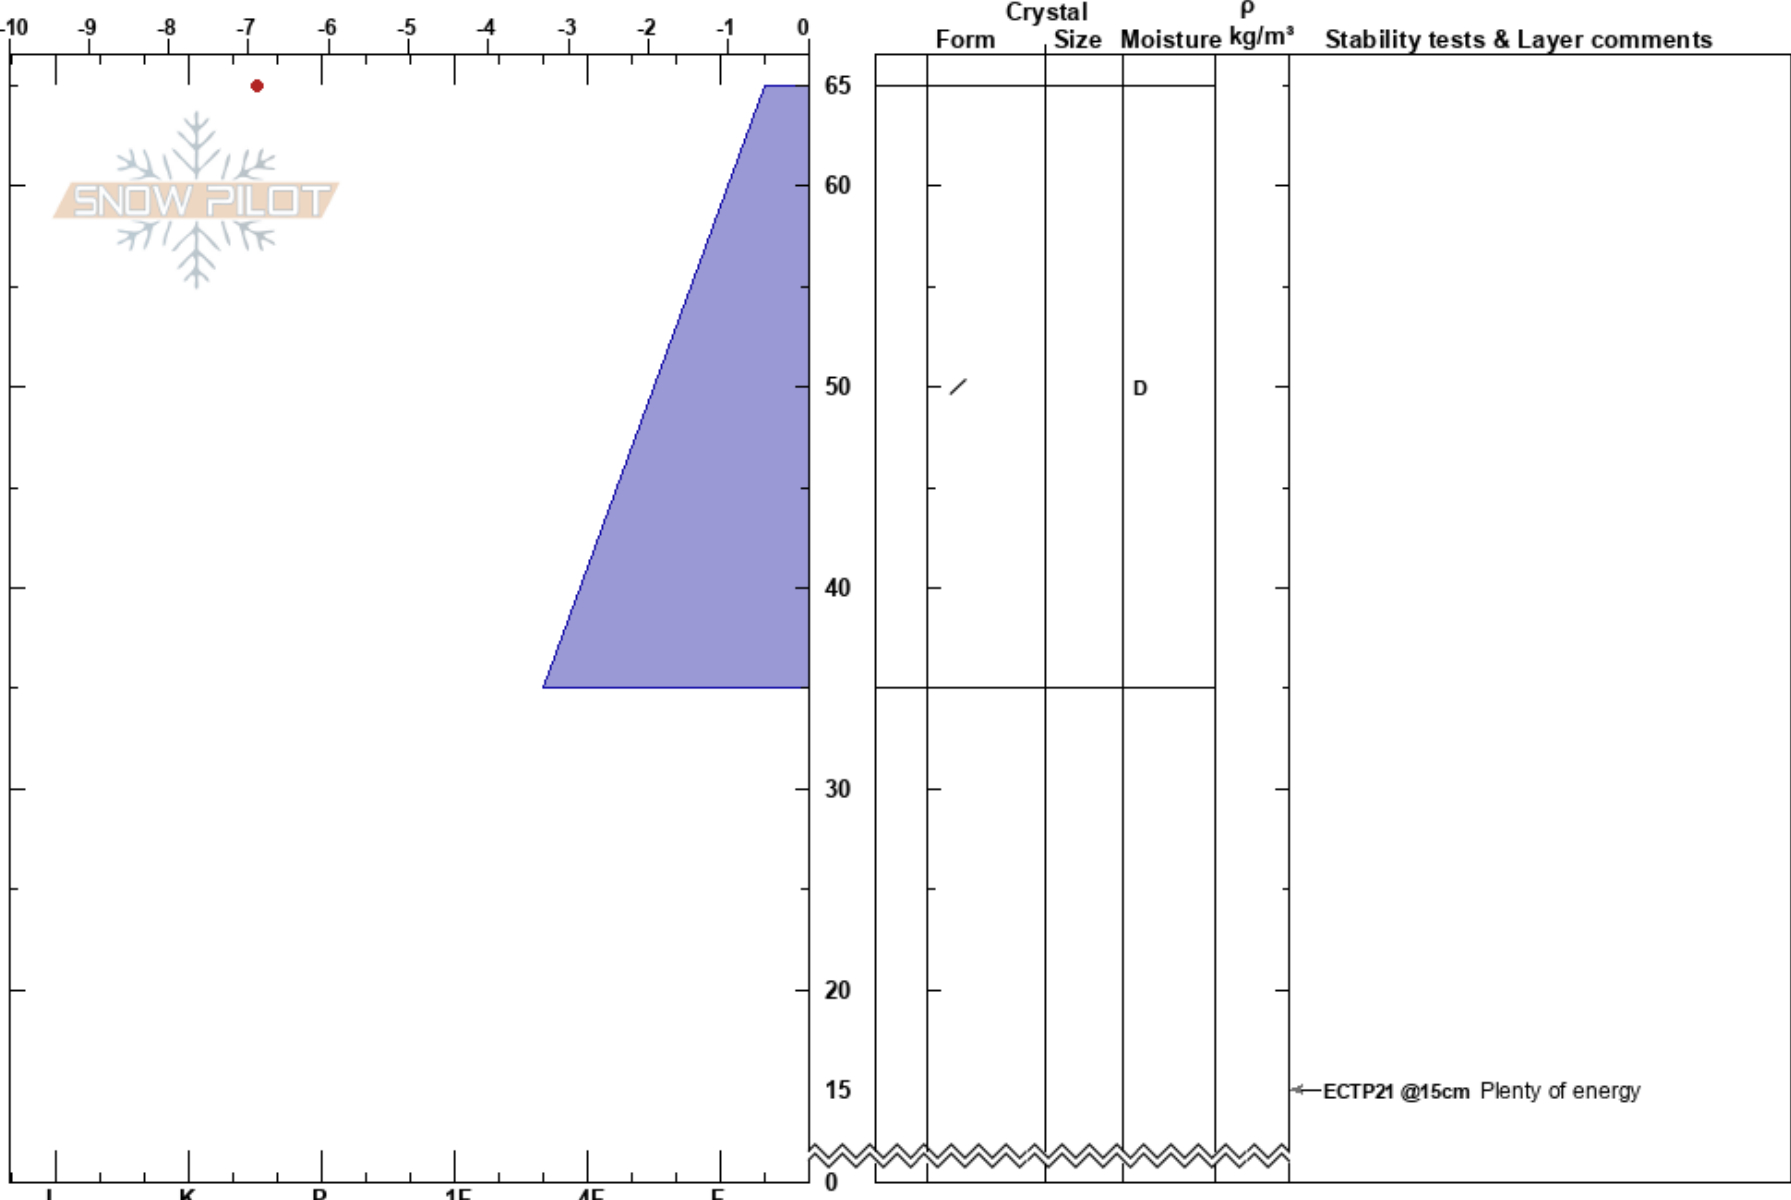

Catherine's Area
Wasatch Range
UT
Elevation: 10111 ft
Aspect: NW

Nate Lanza
11/20/2023 - 2:50pm
Co-ord: 12T 448998E 4492247N
Slope Angle: 25°
Wind Loading: no

Stability: Poor
Air Temperature:
Sky Cover: FEW
Precipitation: NO
Wind: Calm

HS:65
Layer Notes:

Specifics: Pit dug in a Ski Area; Pit is representative of backcountry; Recent avalanche activity on similar slopes; Ski tracks on slope; We skied slope

Notes: