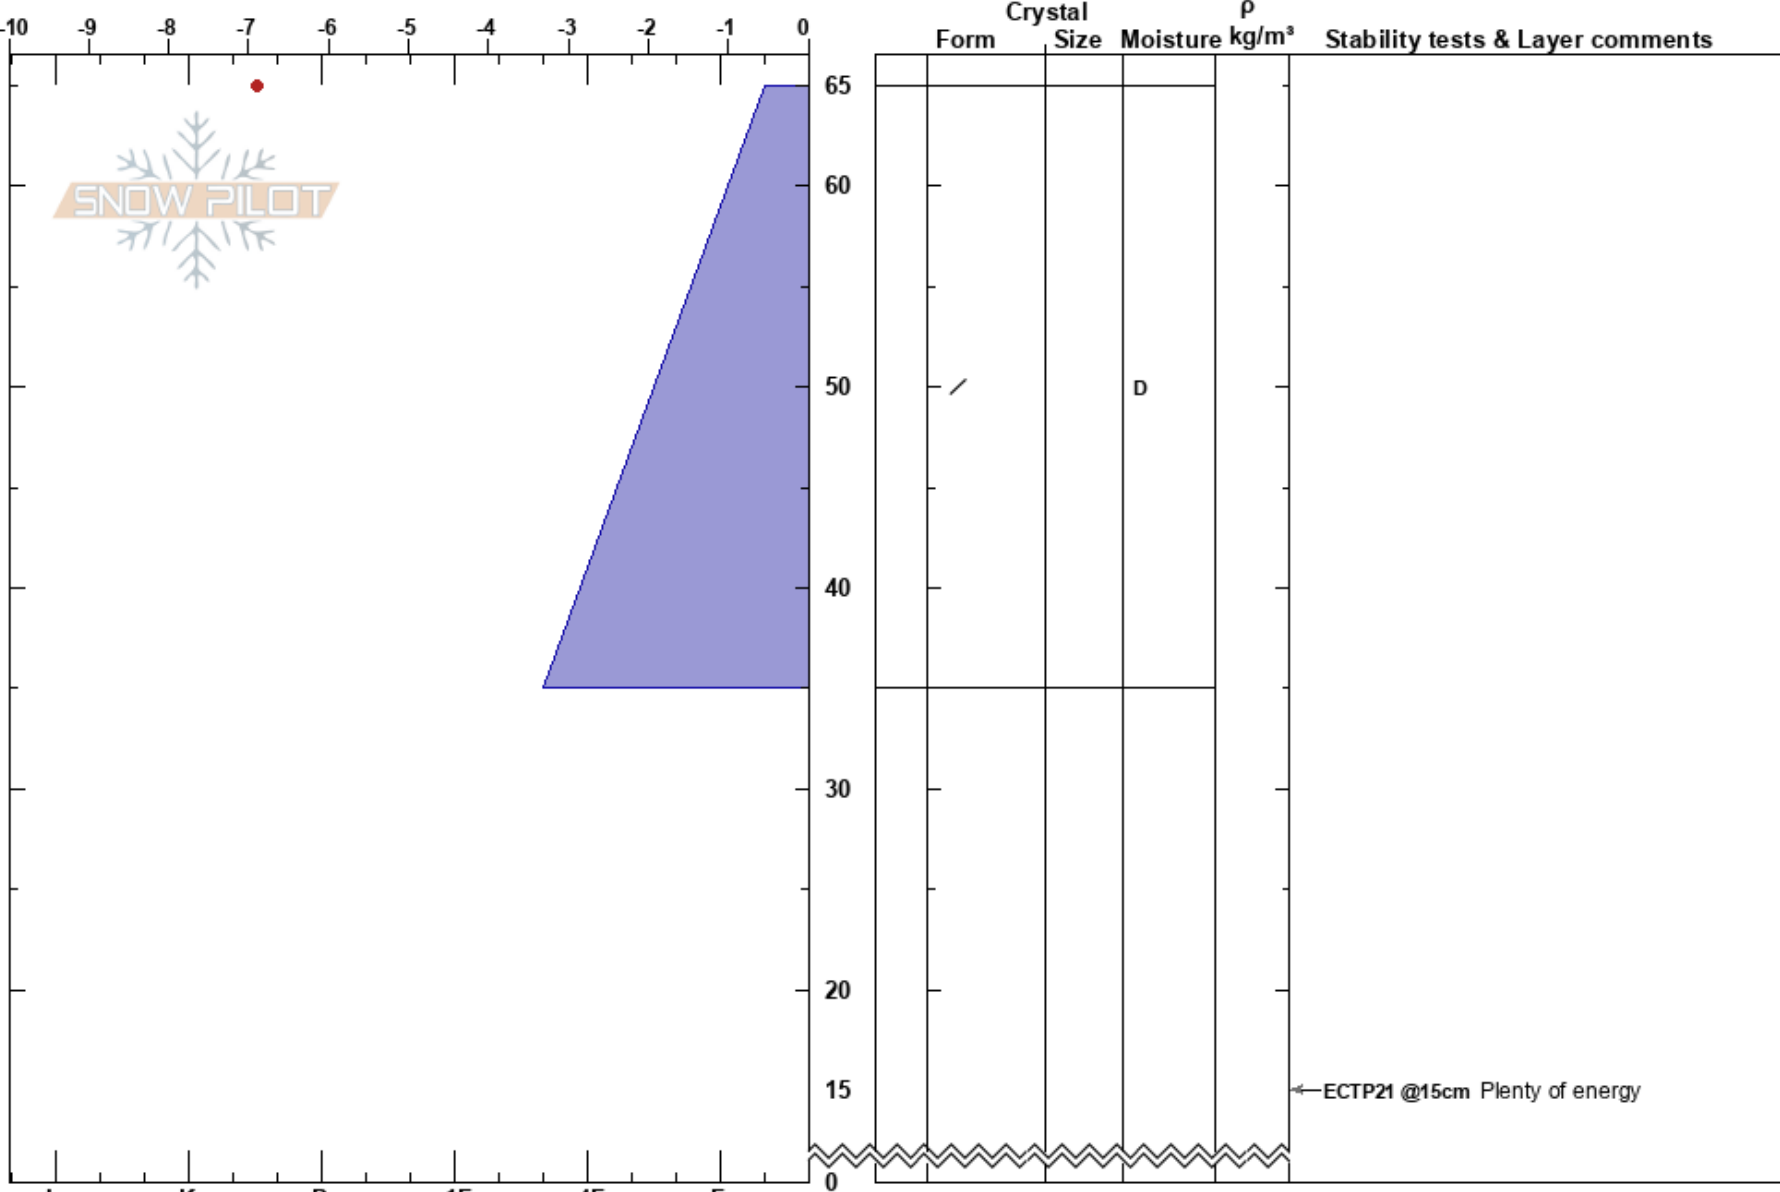

Catherine's Area  
Wasatch Range  
UT  
Elevation: 10111 ft  
Aspect: NW

Nate Lanza  
11/20/2023 - 2:50pm  
Co-ord: 12T 448998E 4492247N  
Slope Angle: 25°  
Wind Loading: no

Stability: Poor  
Air Temperature:  
Sky Cover: FEW  
Precipitation: NO  
Wind: Calm

HS:65  
Layer Notes:

Specifics: Pit dug in a Ski Area; Pit is representative of backcountry; Recent avalanche activity on similar slopes; Ski tracks on slope; We skied slope

Notes: I K P 1F 4F F