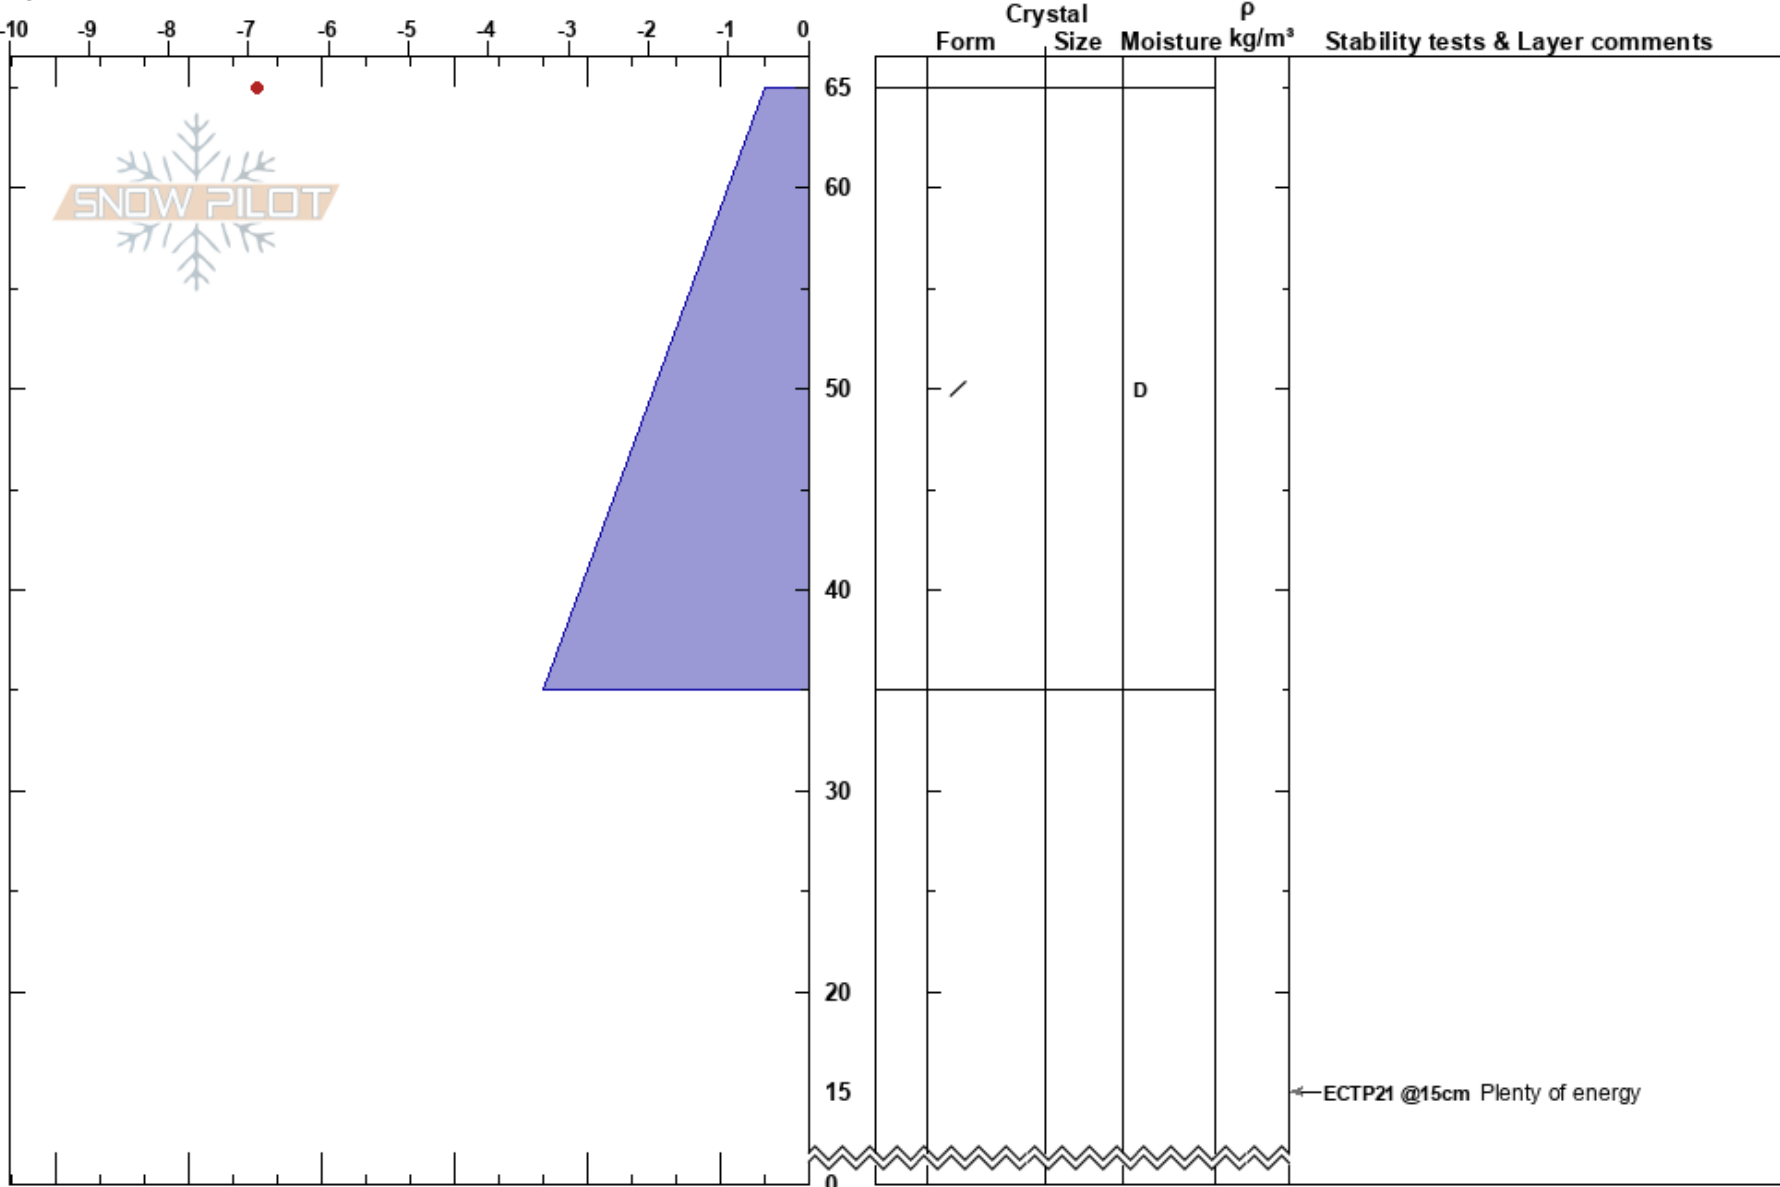

Catherine's Area
Wasatch Range
UT
Elevation: 10111 ft
Aspect: NW

Nate Lanza
11/20/2023 - 2:50pm
Co-ord: 12T 448998E 4492247N
Slope Angle: 25°
Wind Loading: no

Stability: Poor
Air Temperature:
Sky Cover: FEW
Precipitation: NO
Wind: Calm

HS:65

Layer Notes:

Specifics: Pit dug in a Ski Area; Pit is representative of backcountry; Recent avalanche activity on similar slopes; Ski tracks on slope; We skied slope

Notes: