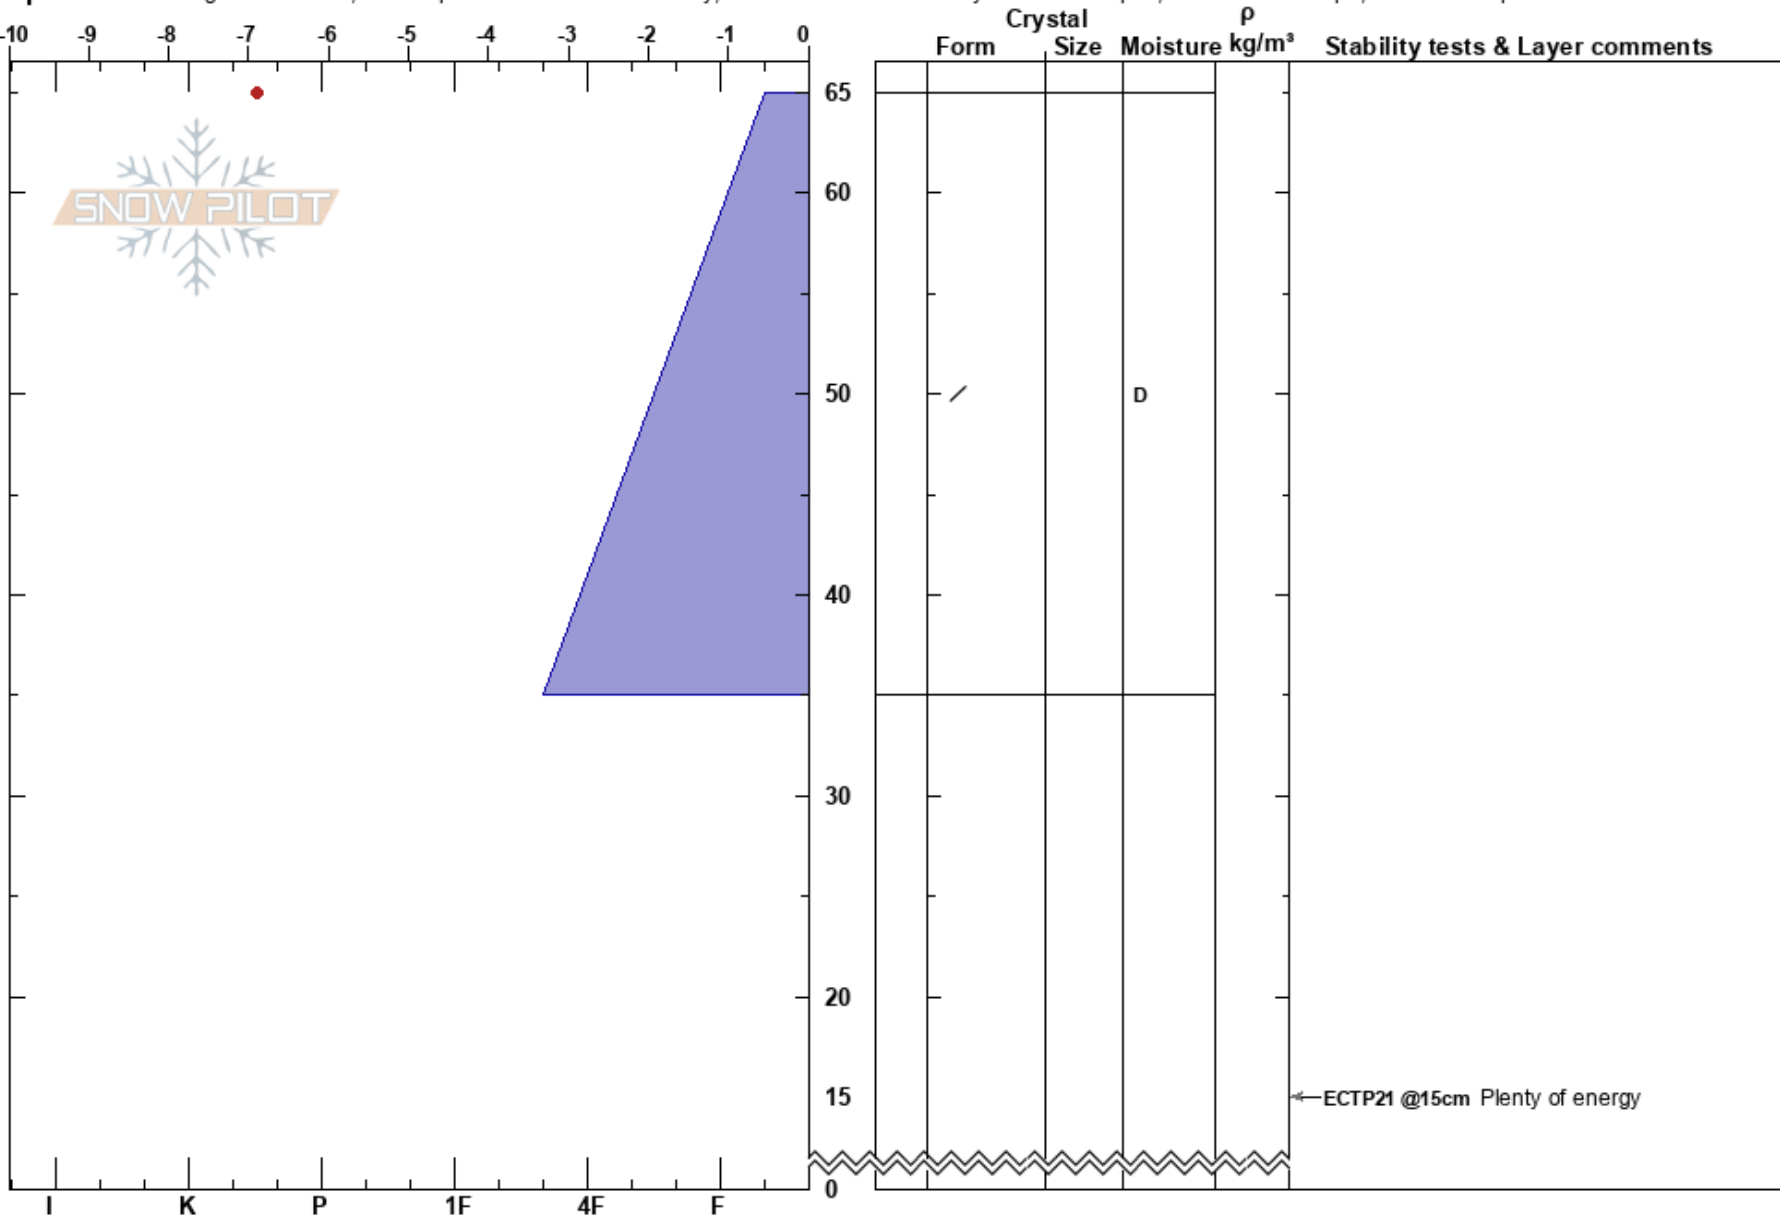

Catherine's Area
Wasatch Range
UT
Elevation: 10111 ft
Aspect: NW

Nate Lanza
11/20/2023 - 2:50pm
Co-ord: 12T 448998E 4492247N
Slope Angle: 25°
Wind Loading: no

Stability: Poor
Air Temperature:
Sky Cover: FEW
Precipitation: NO
Wind: Calm

HS:65
Layer Notes:

Specifics: Pit dug in a Ski Area; Pit is representative of backcountry; Recent avalanche activity on similar slopes; Ski tracks on slope; We skied slope

Notes: