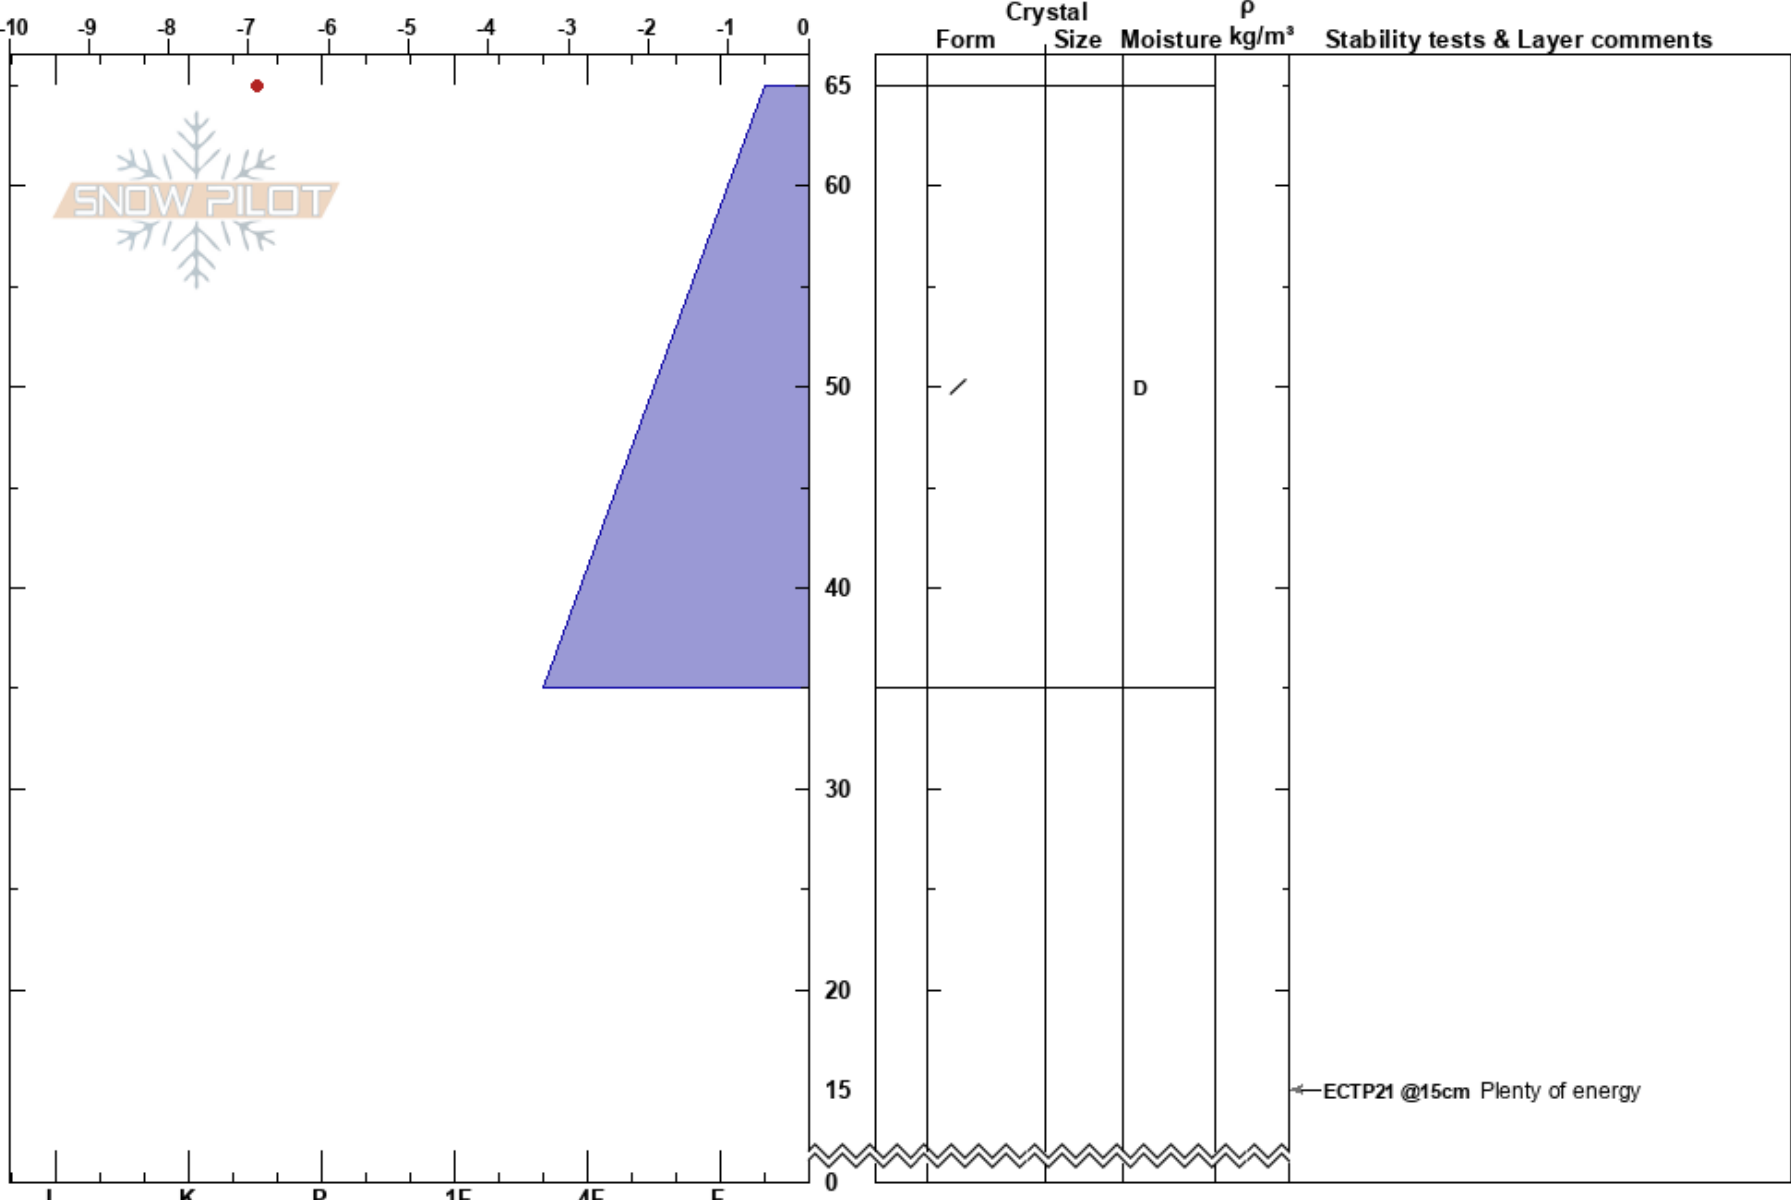

Catherine's Area  
Wasatch Range  
UT  
Elevation: 10111 ft  
Aspect: NW

Nate Lanza  
11/20/2023 - 2:50pm  
Co-ord: 12T 448998E 4492247N  
Slope Angle: 25°  
Wind Loading: no

Stability: Poor  
Air Temperature:  
Sky Cover: FEW  
Precipitation: NO  
Wind: Calm

HS:65  
Layer Notes:

Specifics: Pit dug in a Ski Area; Pit is representative of backcountry; Recent avalanche activity on similar slopes; Ski tracks on slope; We skied slope

Notes: