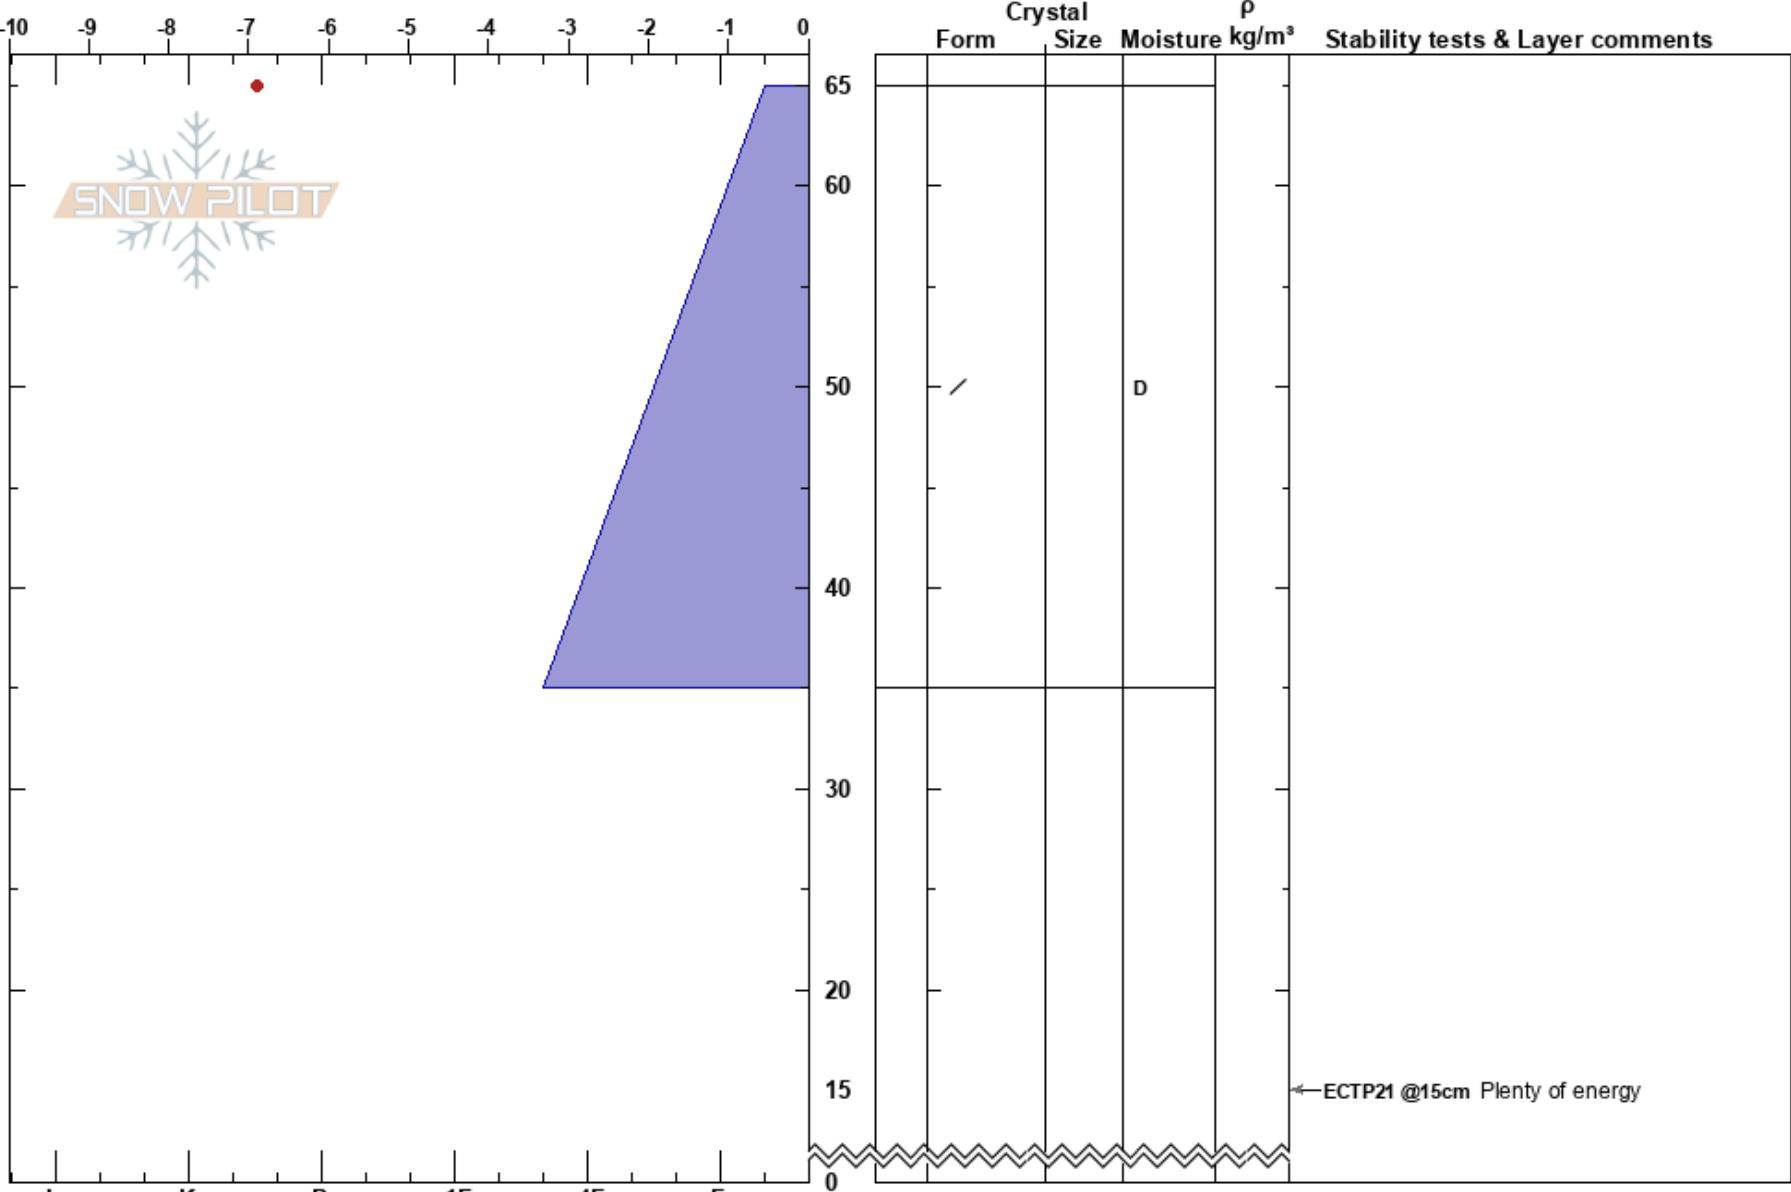

Catherine's Area
Wasatch Range
UT
Elevation: 10111 ft
Aspect: NW

Nate Lanza
11/20/2023 - 2:50pm
Co-ord: 12T 448998E 4492247N
Slope Angle: 25°
Wind Loading: no

Stability: Poor
Air Temperature:
Sky Cover: FEW
Precipitation: NO
Wind: Calm

HS:65
Layer Notes:

Specifics: Pit dug in a Ski Area; Pit is representative of backcountry; Recent avalanche activity on similar slopes; Ski tracks on slope; We skied slope

Notes: I K P 1F 4F F