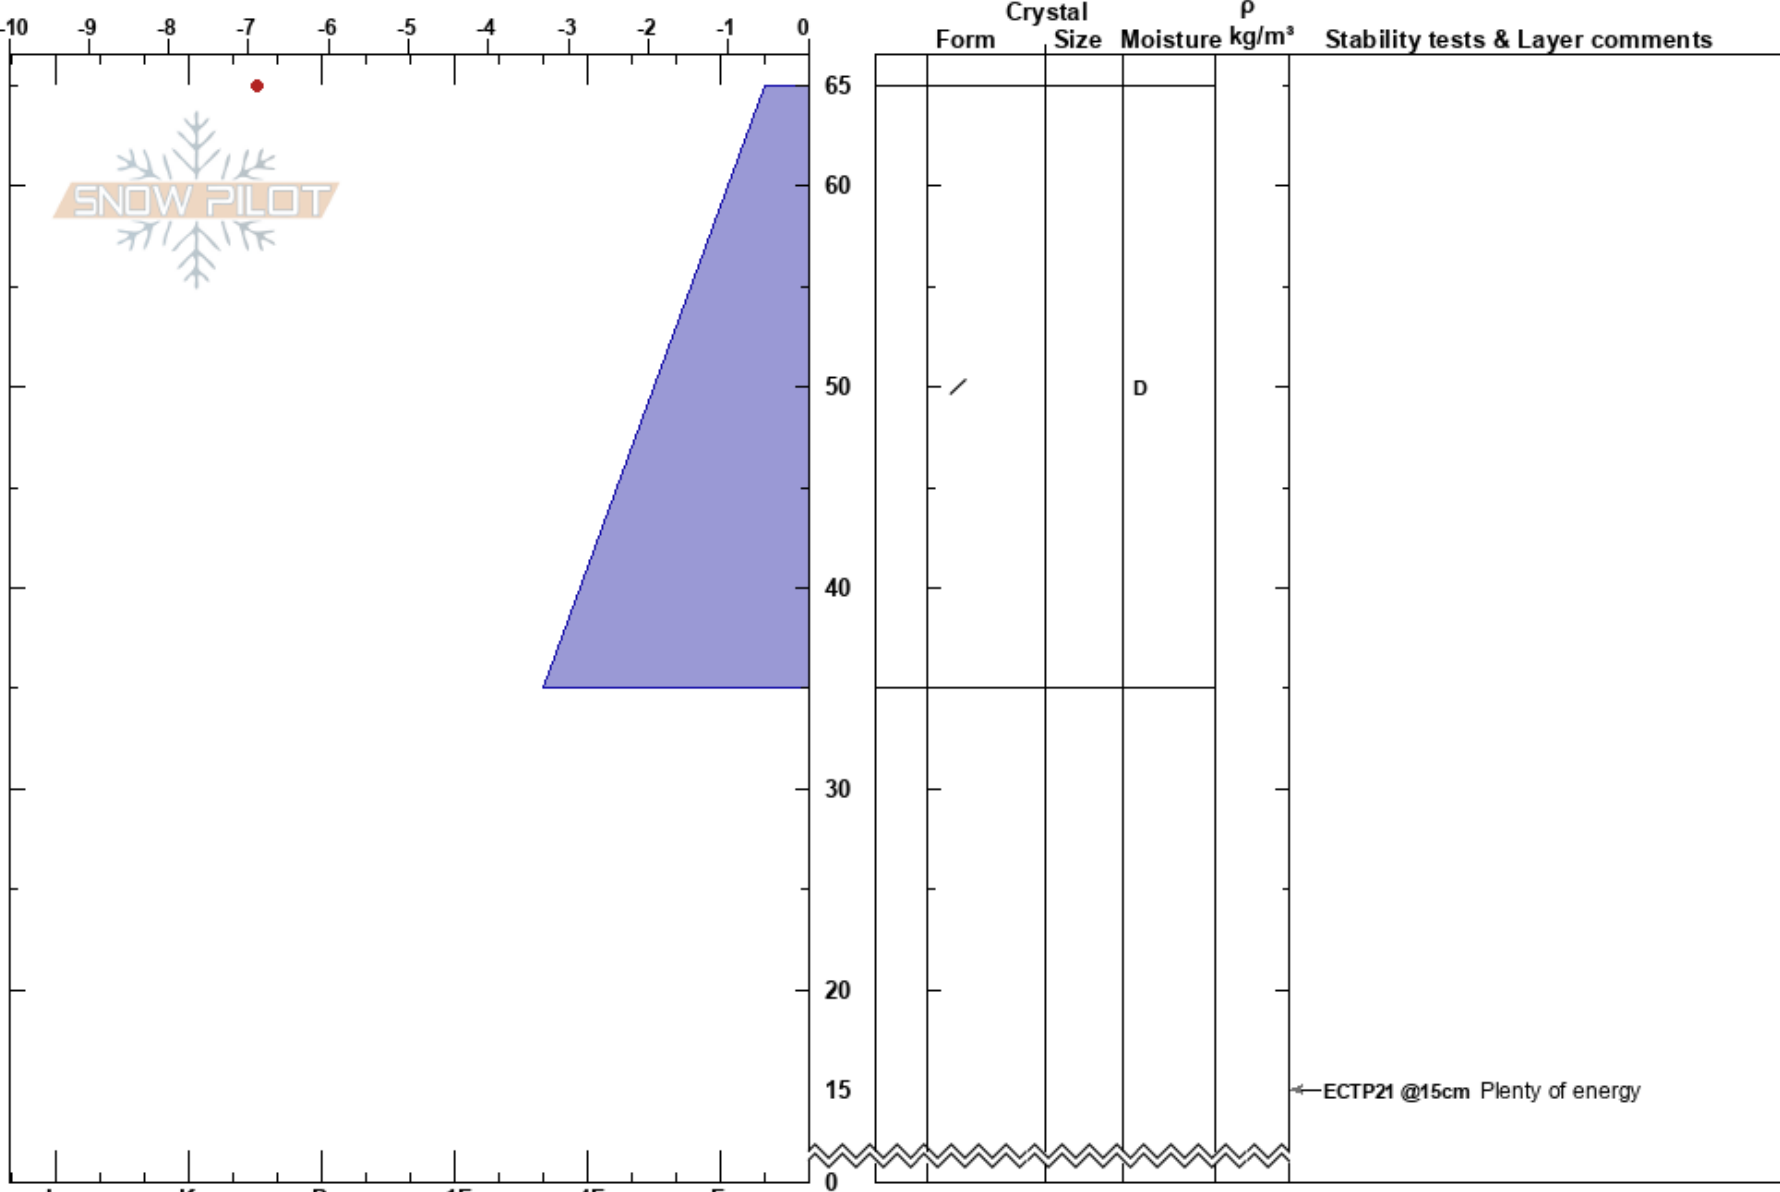

Catherine's Area
Wasatch Range
UT
Elevation: 10111 ft
Aspect: NW

Nate Lanza
11/20/2023 - 2:50pm
Co-ord: 12T 448998E 4492247N
Slope Angle: 25°
Wind Loading: no

Stability: Poor
Air Temperature:
Sky Cover: FEW
Precipitation: NO
Wind: Calm

HS:65

Layer Notes:

Specifics: Pit dug in a Ski Area; Pit is representative of backcountry; Recent avalanche activity on similar slopes; Ski tracks on slope; We skied slope

Notes: I K P 1F 4F F