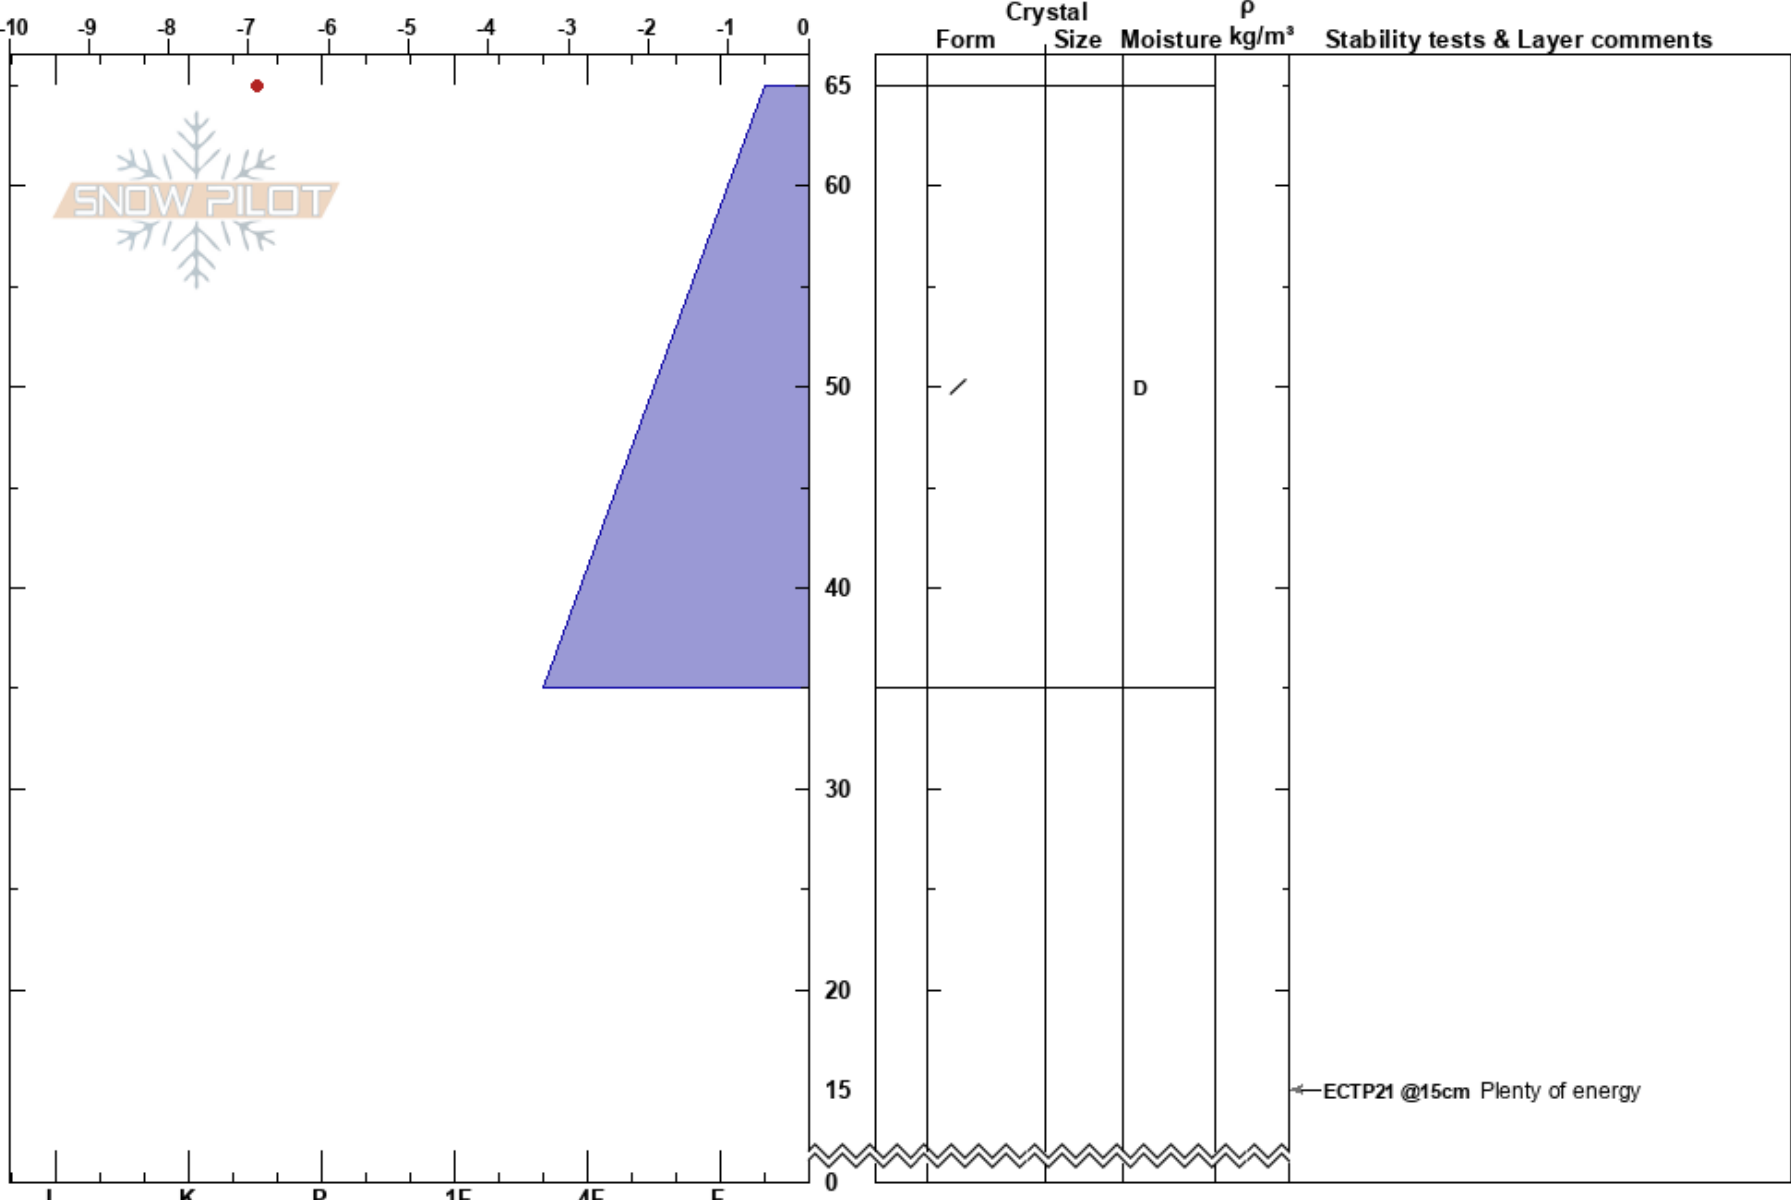

Catherine's Area
Wasatch Range
UT
Elevation: 10111 ft
Aspect: NW

Nate Lanza
11/20/2023 - 2:50pm
Co-ord: 12T 448998E 4492247N
Slope Angle: 25°
Wind Loading: no

Stability: Poor
Air Temperature:
Sky Cover: FEW
Precipitation: NO
Wind: Calm

HS:65 Layer Notes:

Specifics: Pit dug in a Ski Area; Pit is representative of backcountry; Recent avalanche activity on similar slopes; Ski tracks on slope; We skied slope

Notes: