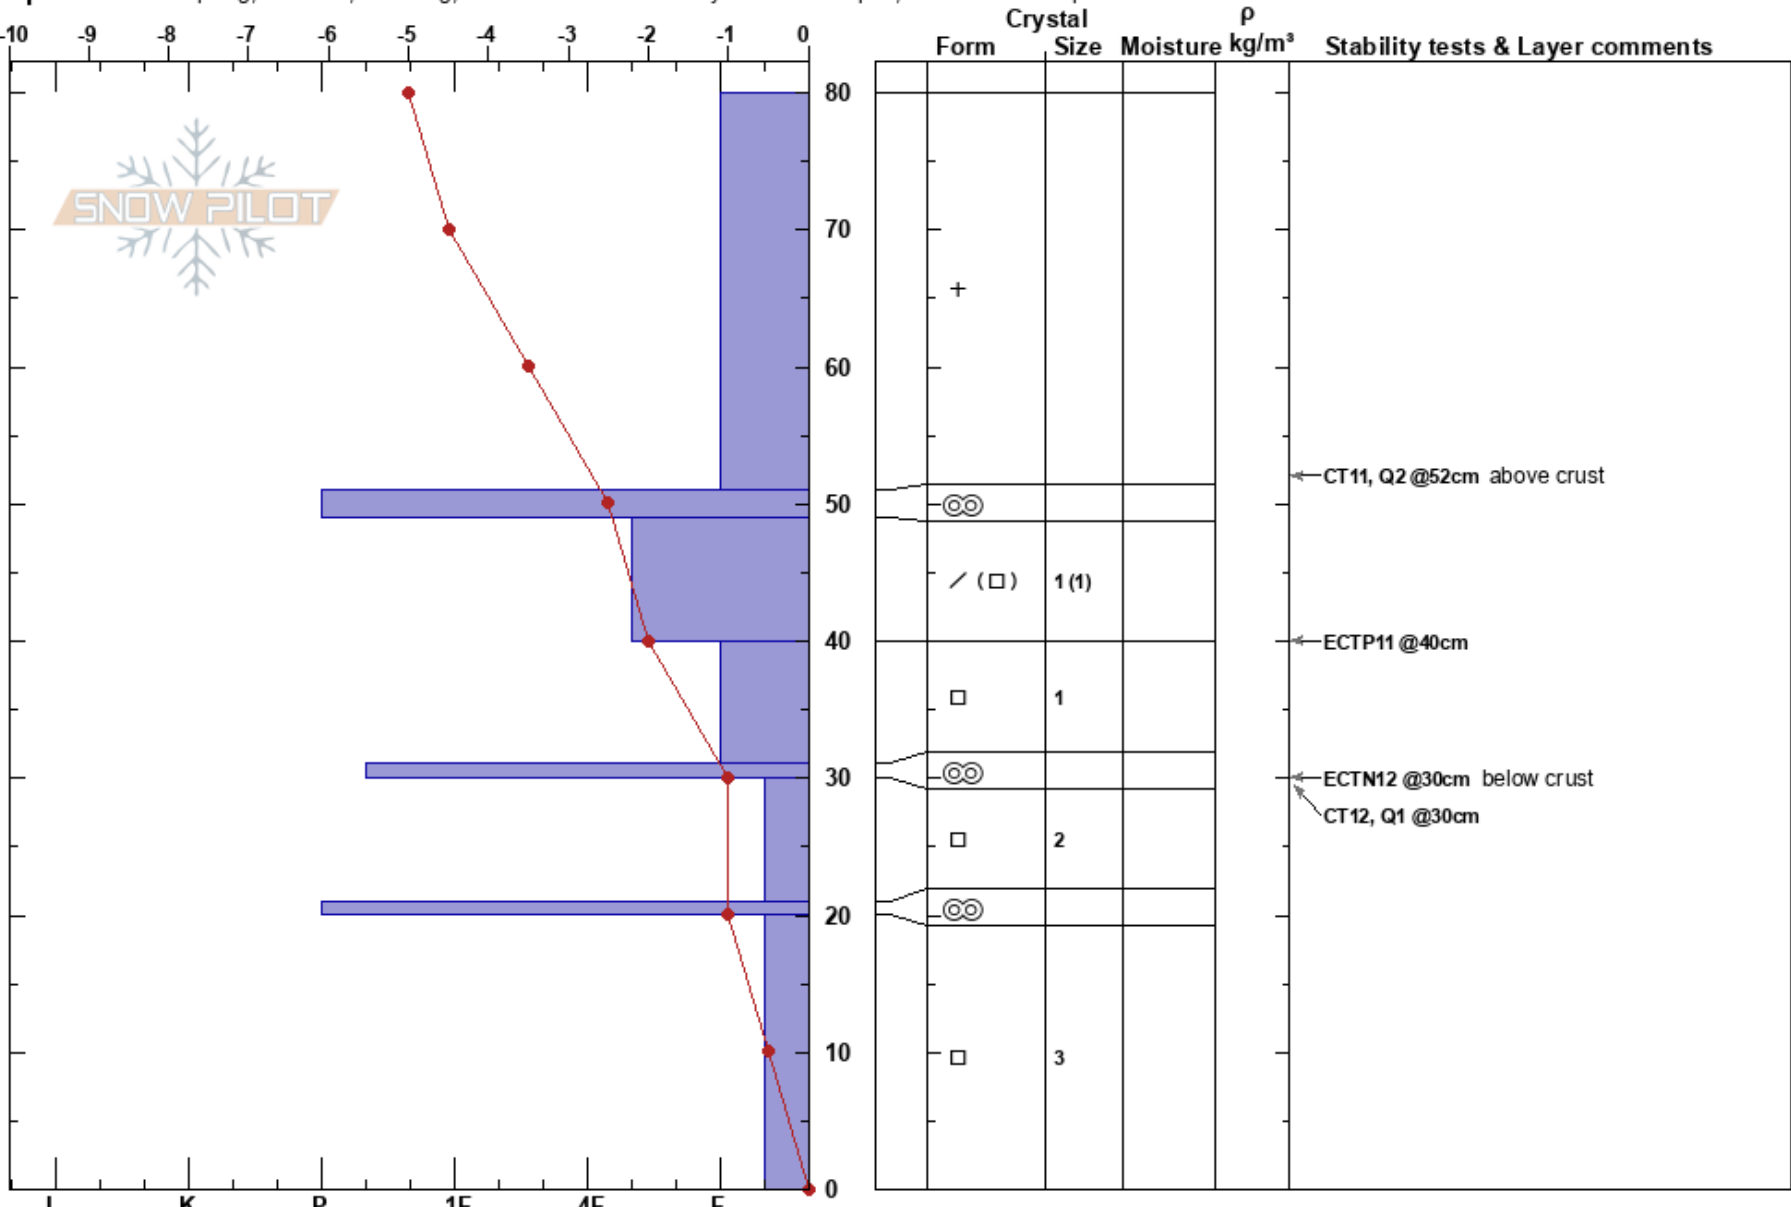

Patsy Ridge  
 Wasatch Range  
 UT  
 Elevation: 10100 ft  
 Aspect: NW

William Ambler  
 11/20/2023 - 11:00am  
 Co-ord: 40.59116N, -111.61294W  
 Slope Angle: 27°  
 Wind Loading:

Stability:  
 Air Temperature:  
 Sky Cover: BKN  
 Precipitation: NO  
 Wind: Calm  
 HS:80  
 Layer Notes:  
 20-0cm: Problematic layer

Specifics: Collapsing, localized; Cracking; Recent avalanche activity on similar slopes; Ski tracks on slope

Notes: