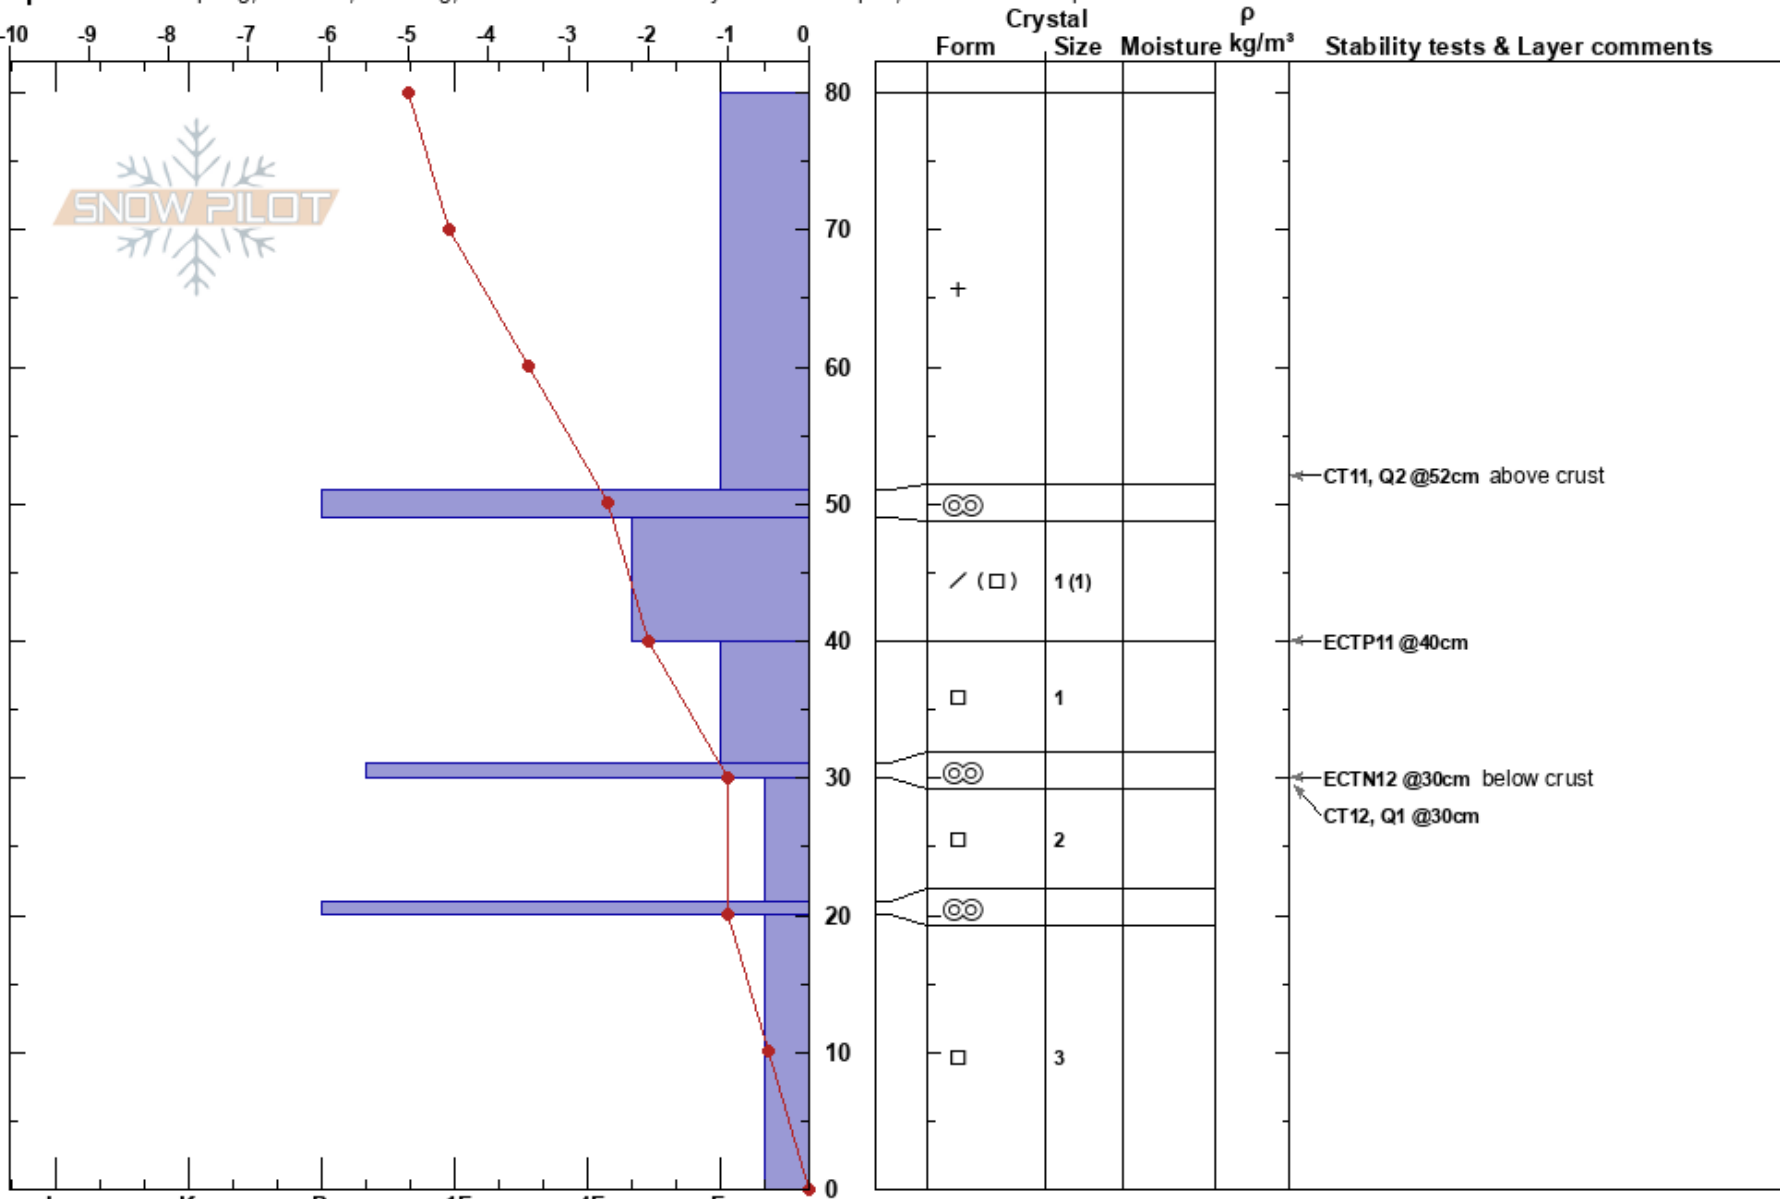

Patsy Ridge
 Wasatch Range
 UT
 Elevation: 10100 ft
 Aspect: NW

William Ambler
 11/20/2023 - 11:00am
 Co-ord: 40.59116N, -111.61294W
 Slope Angle: 27°
 Wind Loading:

Stability:
 Air Temperature:
 Sky Cover: BKN
 Precipitation: NO
 Wind: Calm
 HS:80
 Layer Notes:
 20-0cm: Problematic layer

Specifics: Collapsing, localized; Cracking; Recent avalanche activity on similar slopes; Ski tracks on slope

Notes: