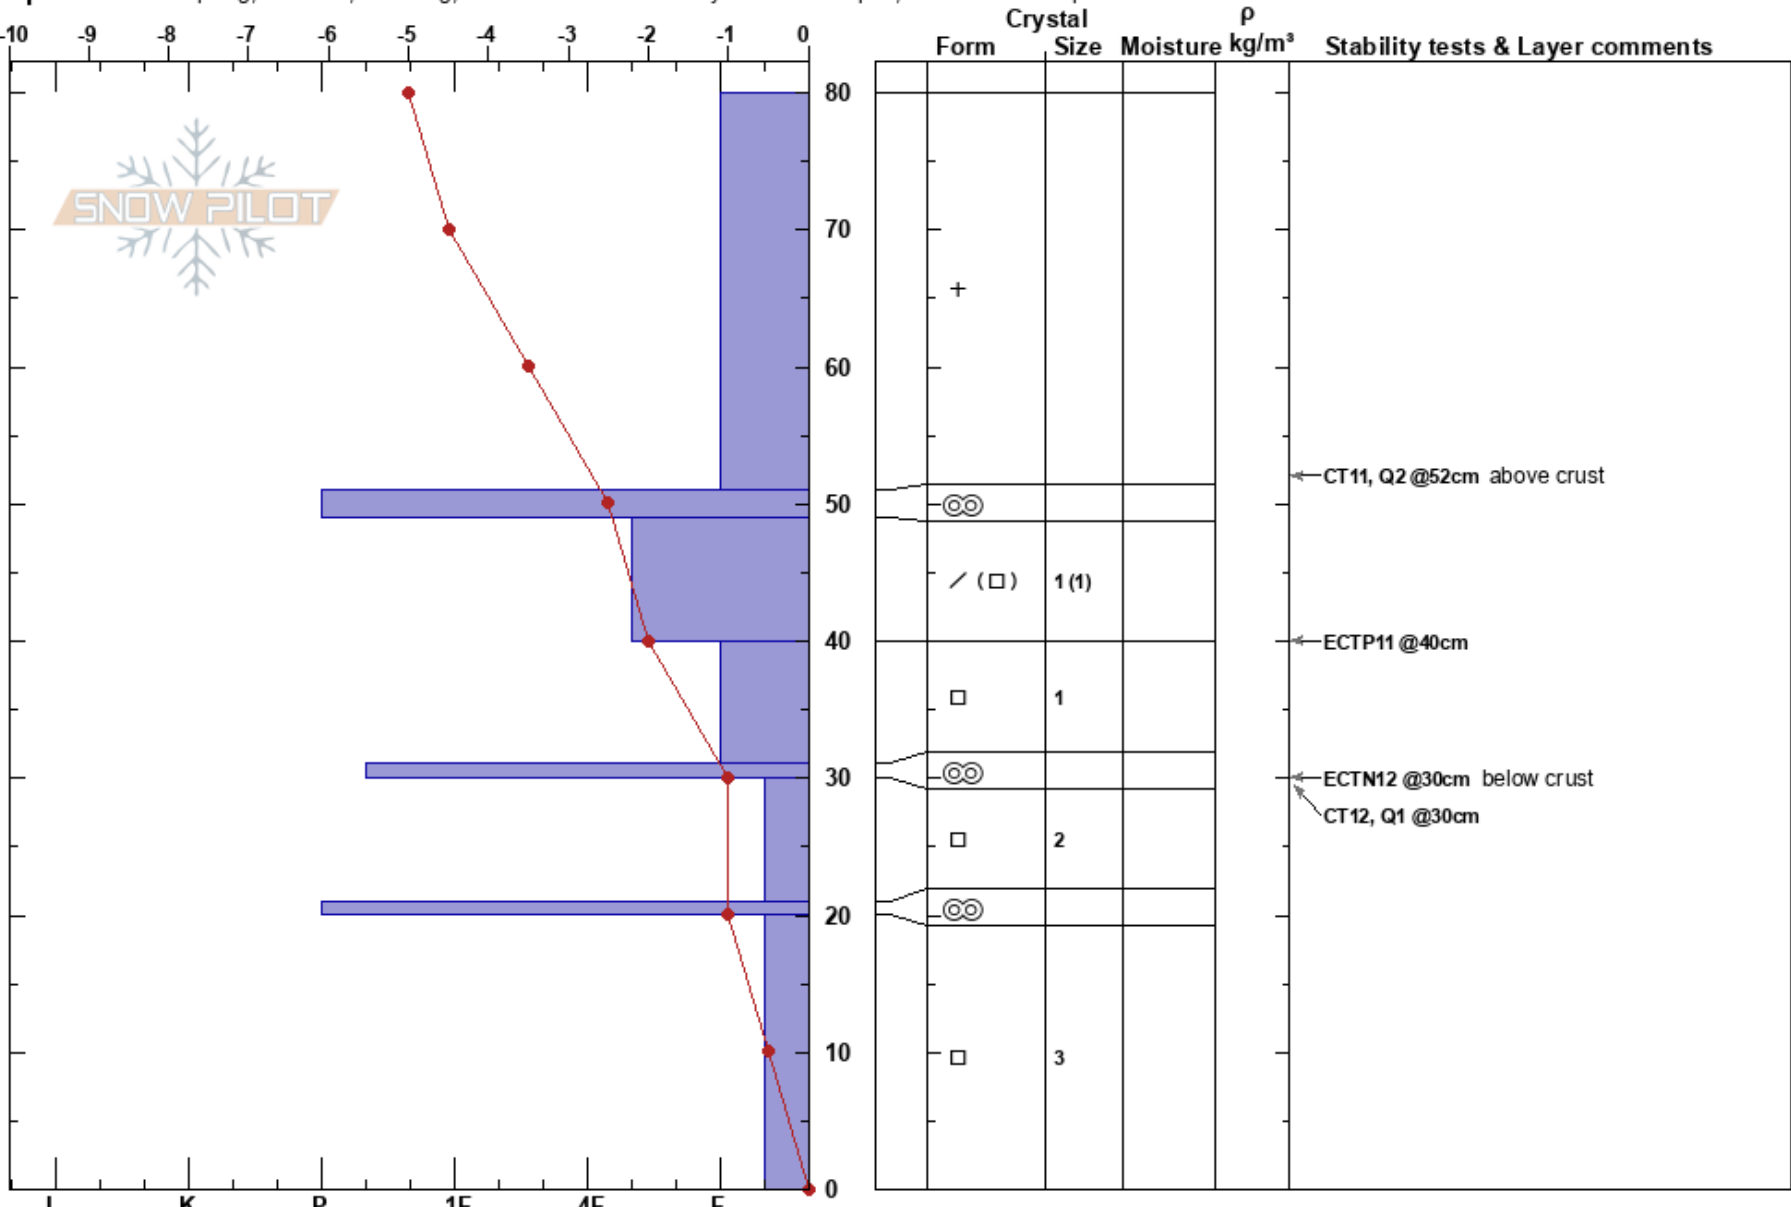

Patsy Ridge
 Wasatch Range
 UT
 Elevation: 10100 ft
 Aspect: NW

William Ambler
 11/20/2023 - 11:00am
 Co-ord: 40.59116N, -111.61294W
 Slope Angle: 27°
 Wind Loading:

Stability:
 Air Temperature:
 Sky Cover: BKN
 Precipitation: NO
 Wind: Calm
 HS:80
 Layer Notes:
 20-0cm: Problematic layer

Specifics: Collapsing, localized; Cracking; Recent avalanche activity on similar slopes; Ski tracks on slope

Notes: