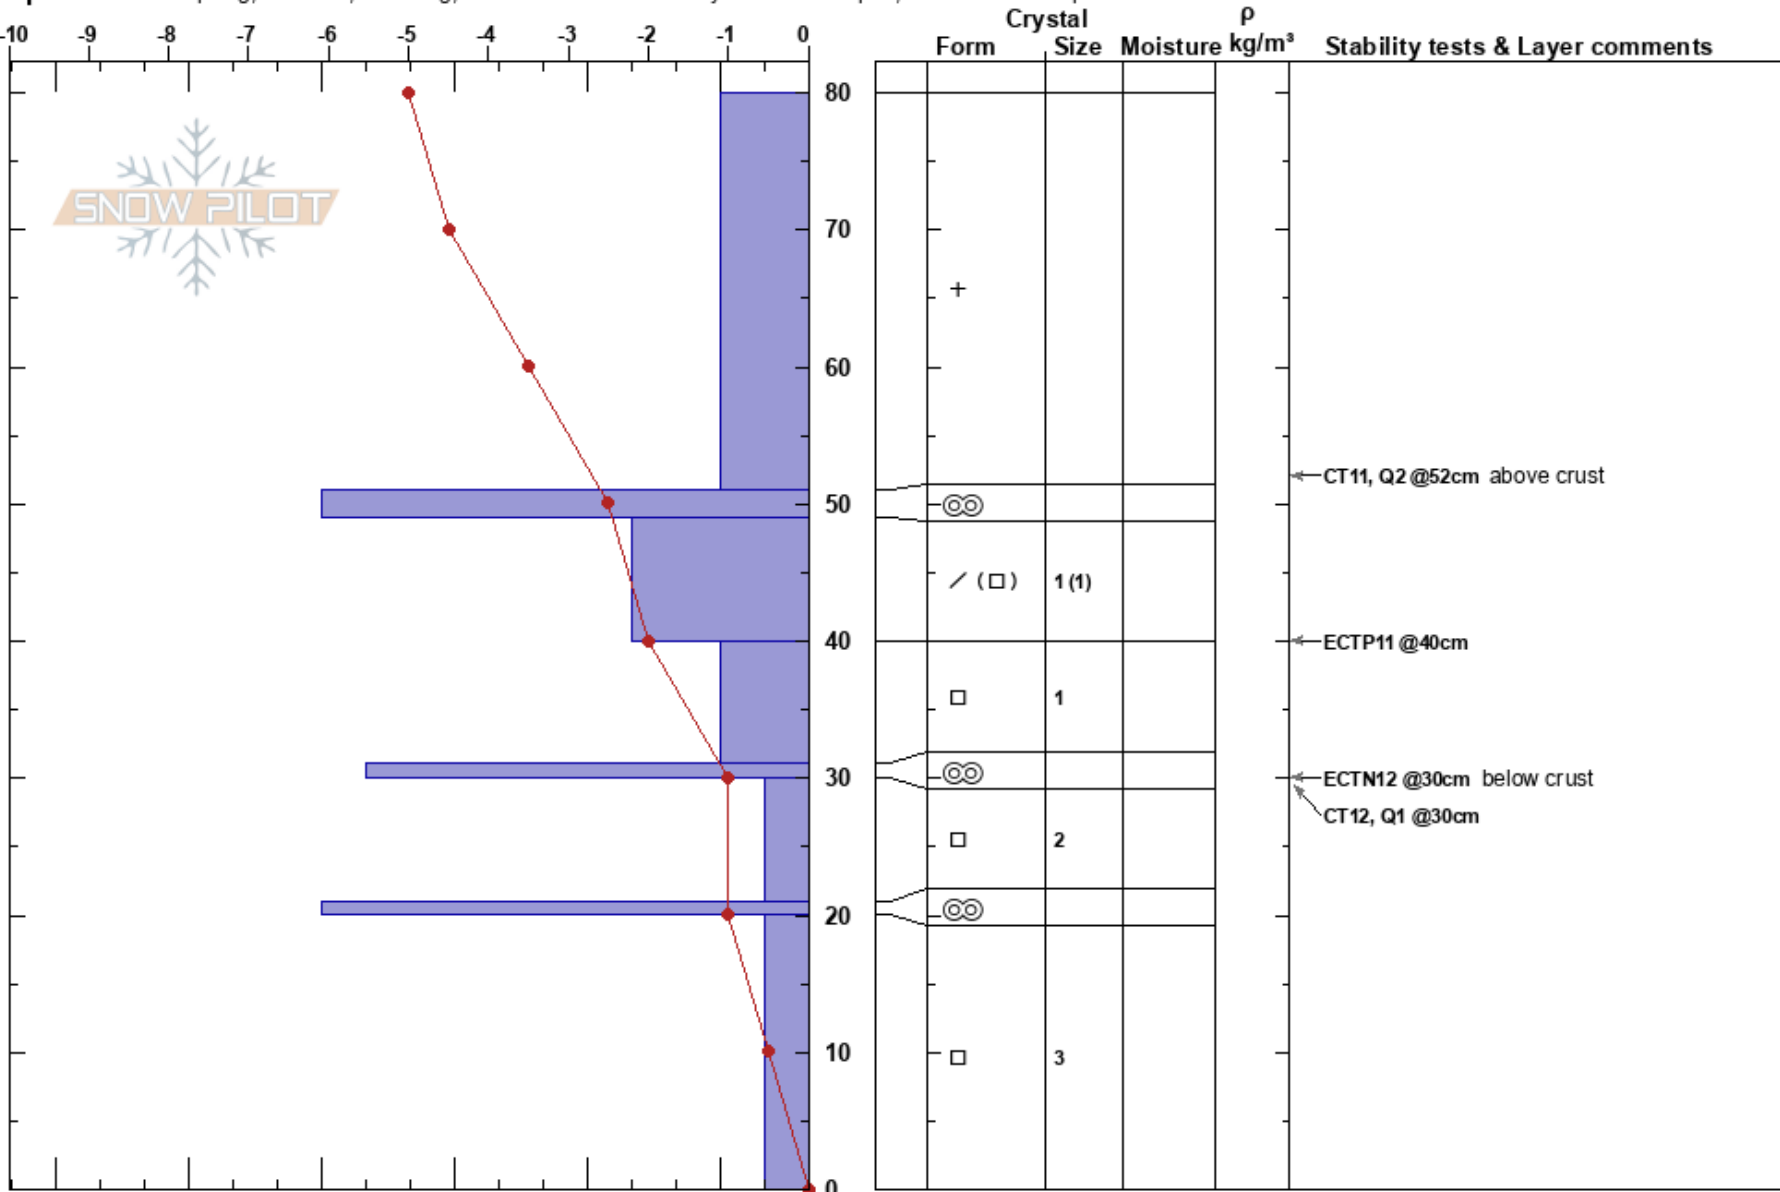

Patsy Ridge
 Wasatch Range
 UT
 Elevation: 10100 ft
 Aspect: NW

William Ambler
 11/20/2023 - 11:00am
 Co-ord: 40.59116N, -111.61294W
 Slope Angle: 27°
 Wind Loading:

Stability:
 Air Temperature:
 Sky Cover: BKN
 Precipitation: NO
 Wind: Calm
 HS:80
 Layer Notes:
 20-0cm: Problematic layer

Specifics: Collapsing, localized; Cracking; Recent avalanche activity on similar slopes; Ski tracks on slope

Notes: