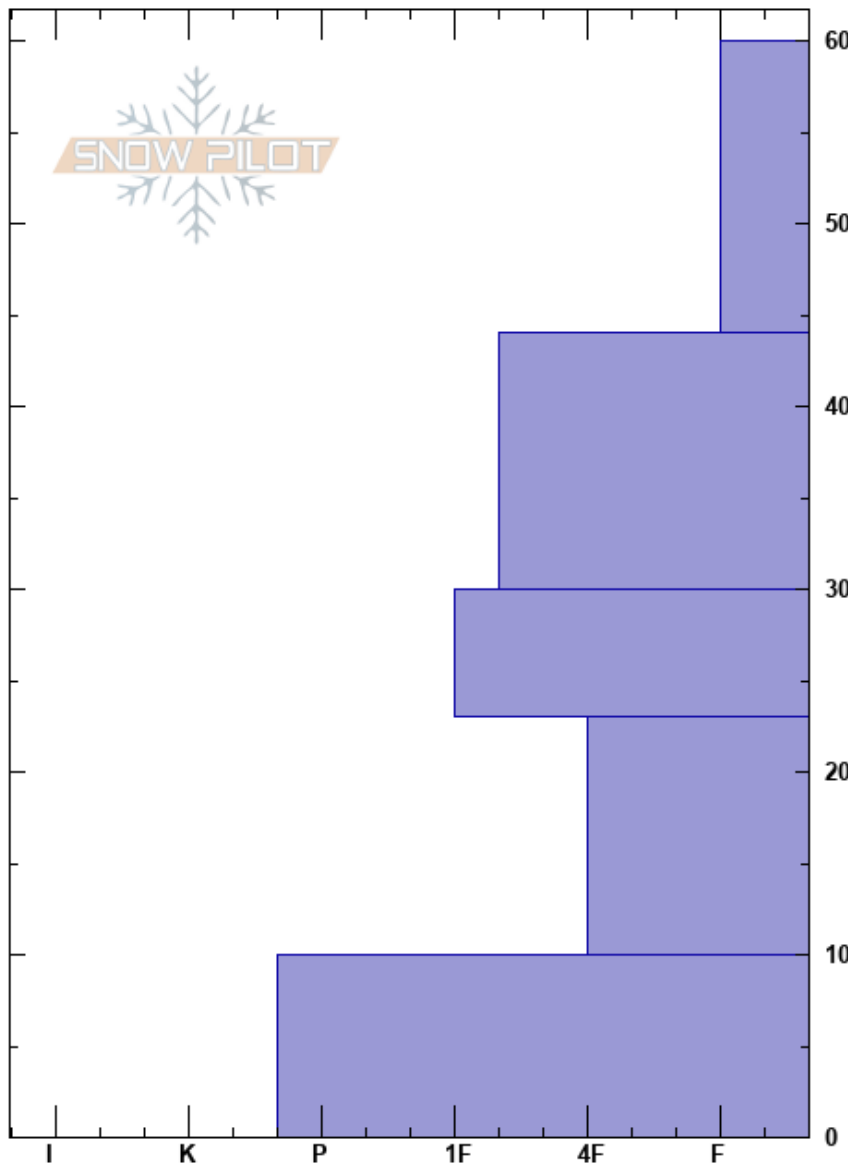

wolverine-Purcells  
 Purcell  
 BC  
**Elevation:** 2330 m  
**Aspect:** NE

Ben Wards  
 20/11/2023 - 01:30  
**Co-ord:**  
**Slope Angle:** 18°  
**Wind Loading:** previous

**Stability:** Poor  
**Air Temperature:** -6.6°C  
**Sky Cover:** BKN  
**Precipitation:** NO  
**Wind:** W Light Breeze

**HS:** 60  
**PF:** 40  
**PS:** 10

**Layer Notes:**

**Specifics:** Collapsing, localized; Cracking; Recent avalanche activity on similar slopes

Crystal Form	Crystal Size	Moisture	$\rho$ kg/m <sup>3</sup>	Stability tests & Layer comments
•	0.3			
□	0.3			
□	0.5-1			
□	1			
⊙(∧)	1.5 (1.5)			