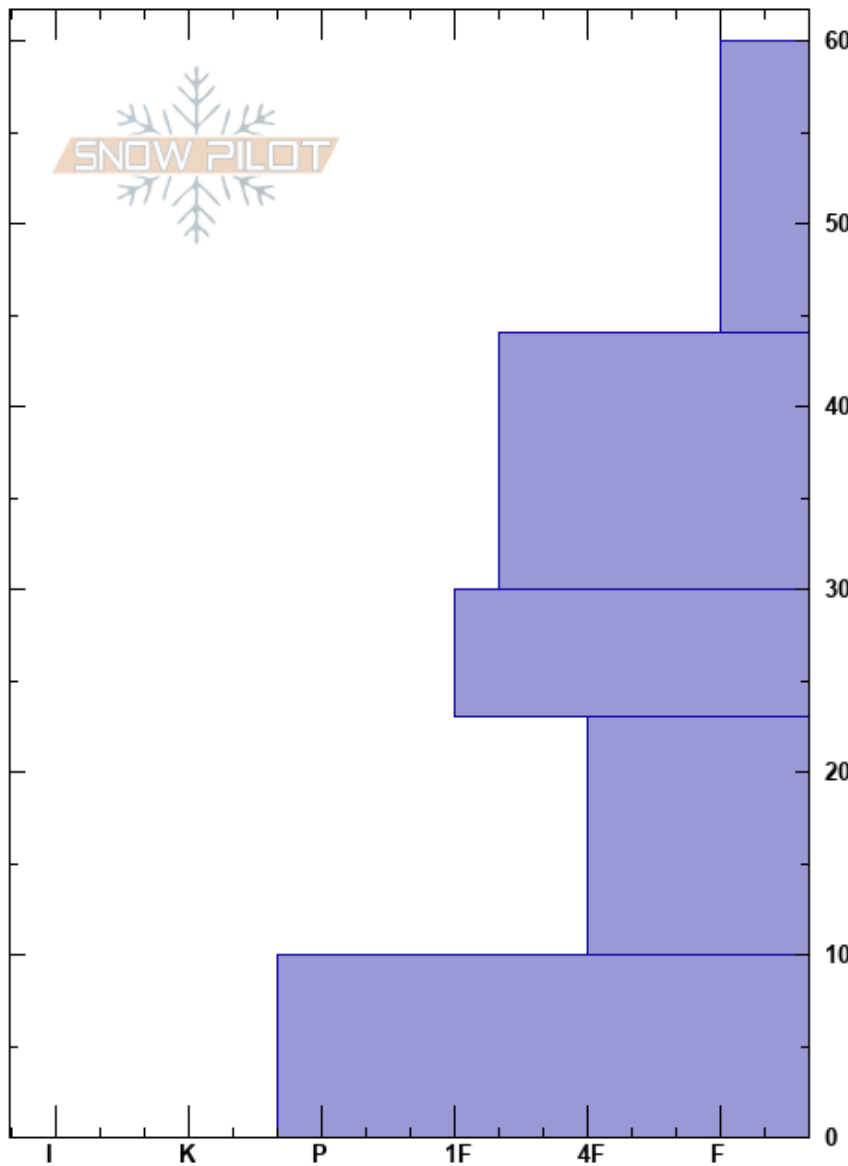

wolverine-Purcells  
 Purcell  
 BC  
**Elevation:** 2330 m  
**Aspect:** NE

Ben Wards  
 20/11/2023 - 01:30  
**Co-ord:**  
**Slope Angle:** 18°  
**Wind Loading:** previous

**Stability:** Poor **HS:** 60  
**Air Temperature:** -6.6°C **PF:** 40  
**Sky Cover:** BKN **PS:** 10  
**Precipitation:** NO  
**Wind:** W Light Breeze

**Layer Notes:**

**Specifics:** Collapsing, localized; Cracking; Recent avalanche activity on similar slopes

Crystal Form	Crystal Size	Moisture	$\rho$ kg/m <sup>3</sup>	Stability tests & Layer comments
•	0.3			
□	0.3			
□	0.5-1			
□	1			
⊙(∧)	1.5 (1.5)			