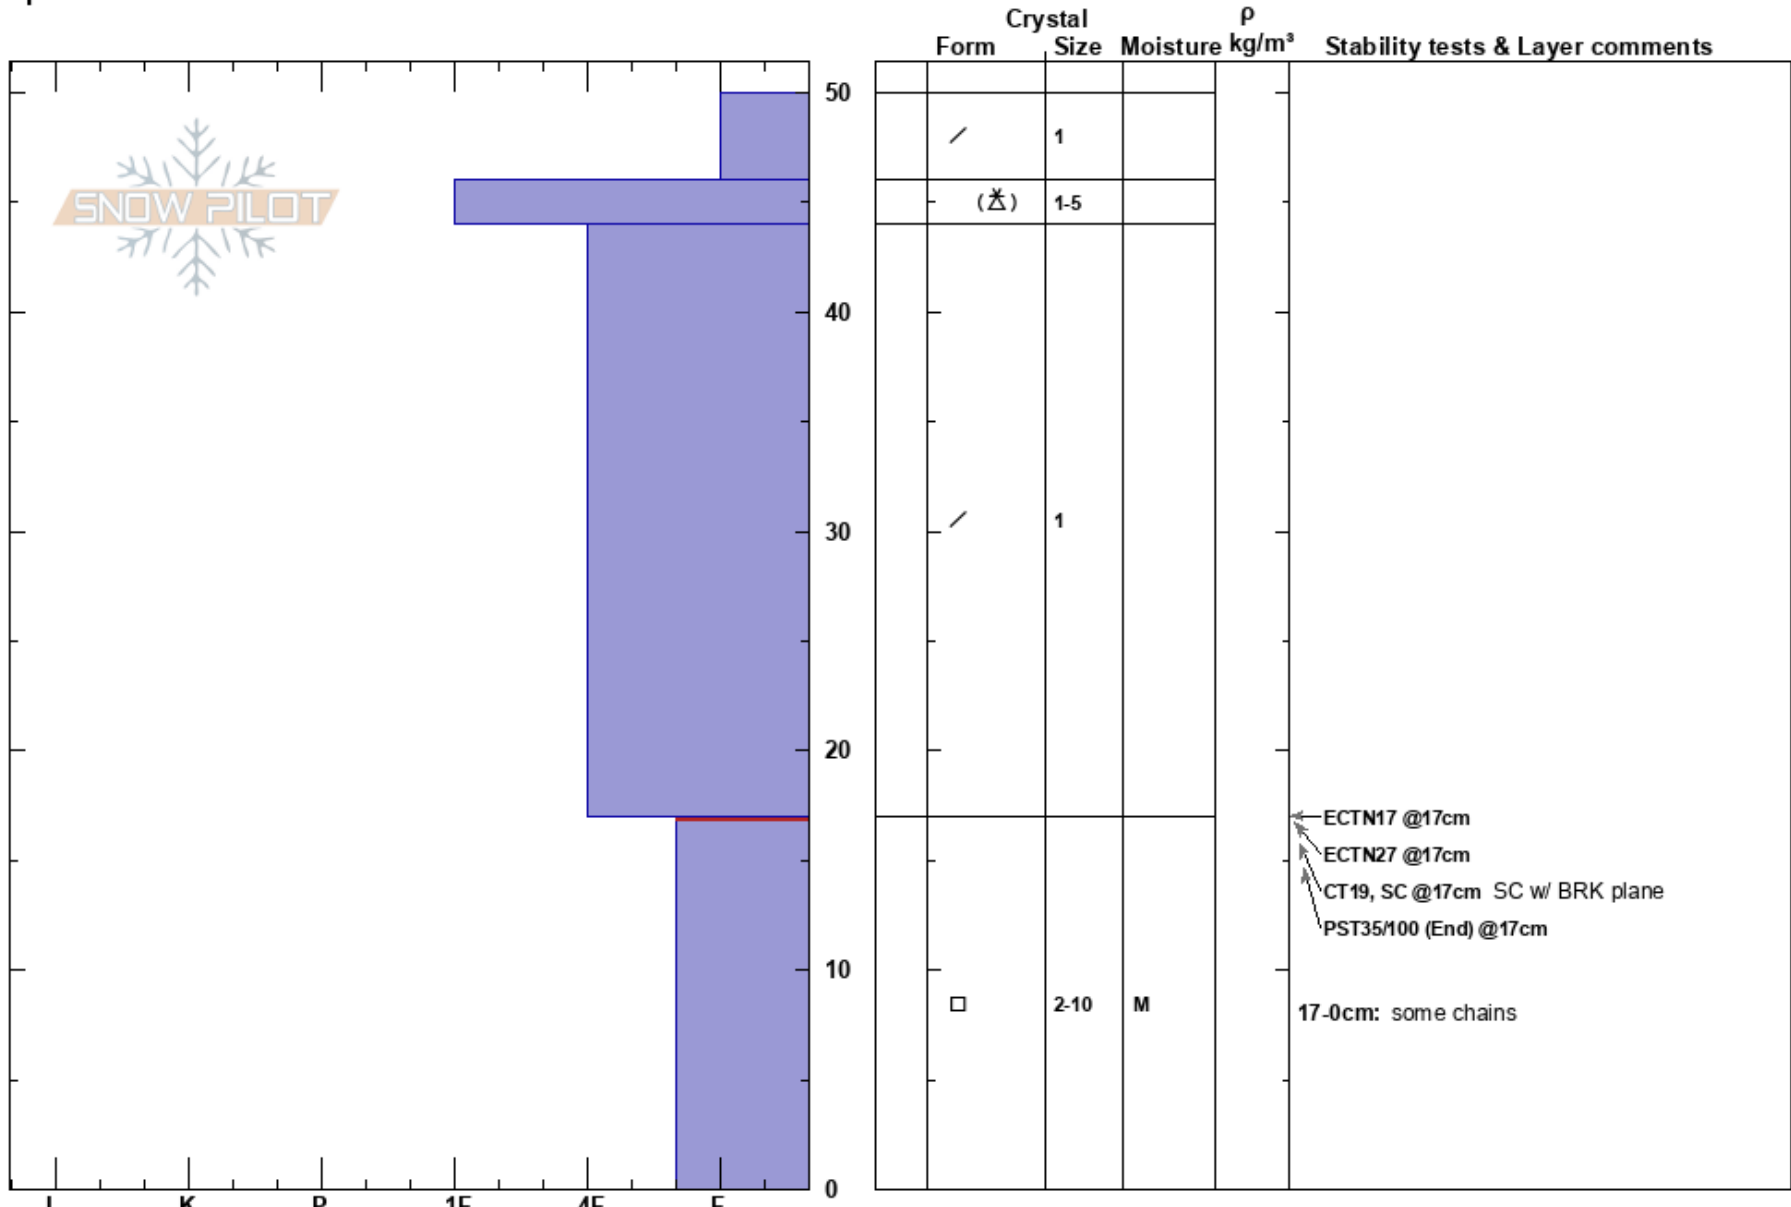

Mt. Lola  
 Central Sierra  
 CA  
 Elevation: 8642 ft  
 Aspect: 9°  
 Specifics:

Brandon Schwartz  
 11/20/2023 - 12:45pm  
 Co-ord: 39.44267N, -120.36044W  
 Slope Angle: 30°  
 Wind Loading: no

Stability:  
 Air Temperature:  
 Sky Cover: CLR  
 Precipitation: NO  
 Wind: NE Moderate

HS: 50  
 PF: 45  
 PS: 5  
 Layer Notes:  
 17-0cm: some chains  
 17-0cm: Problematic layer

Notes: Pit dug in near treeline terrain with protection from NE winds.