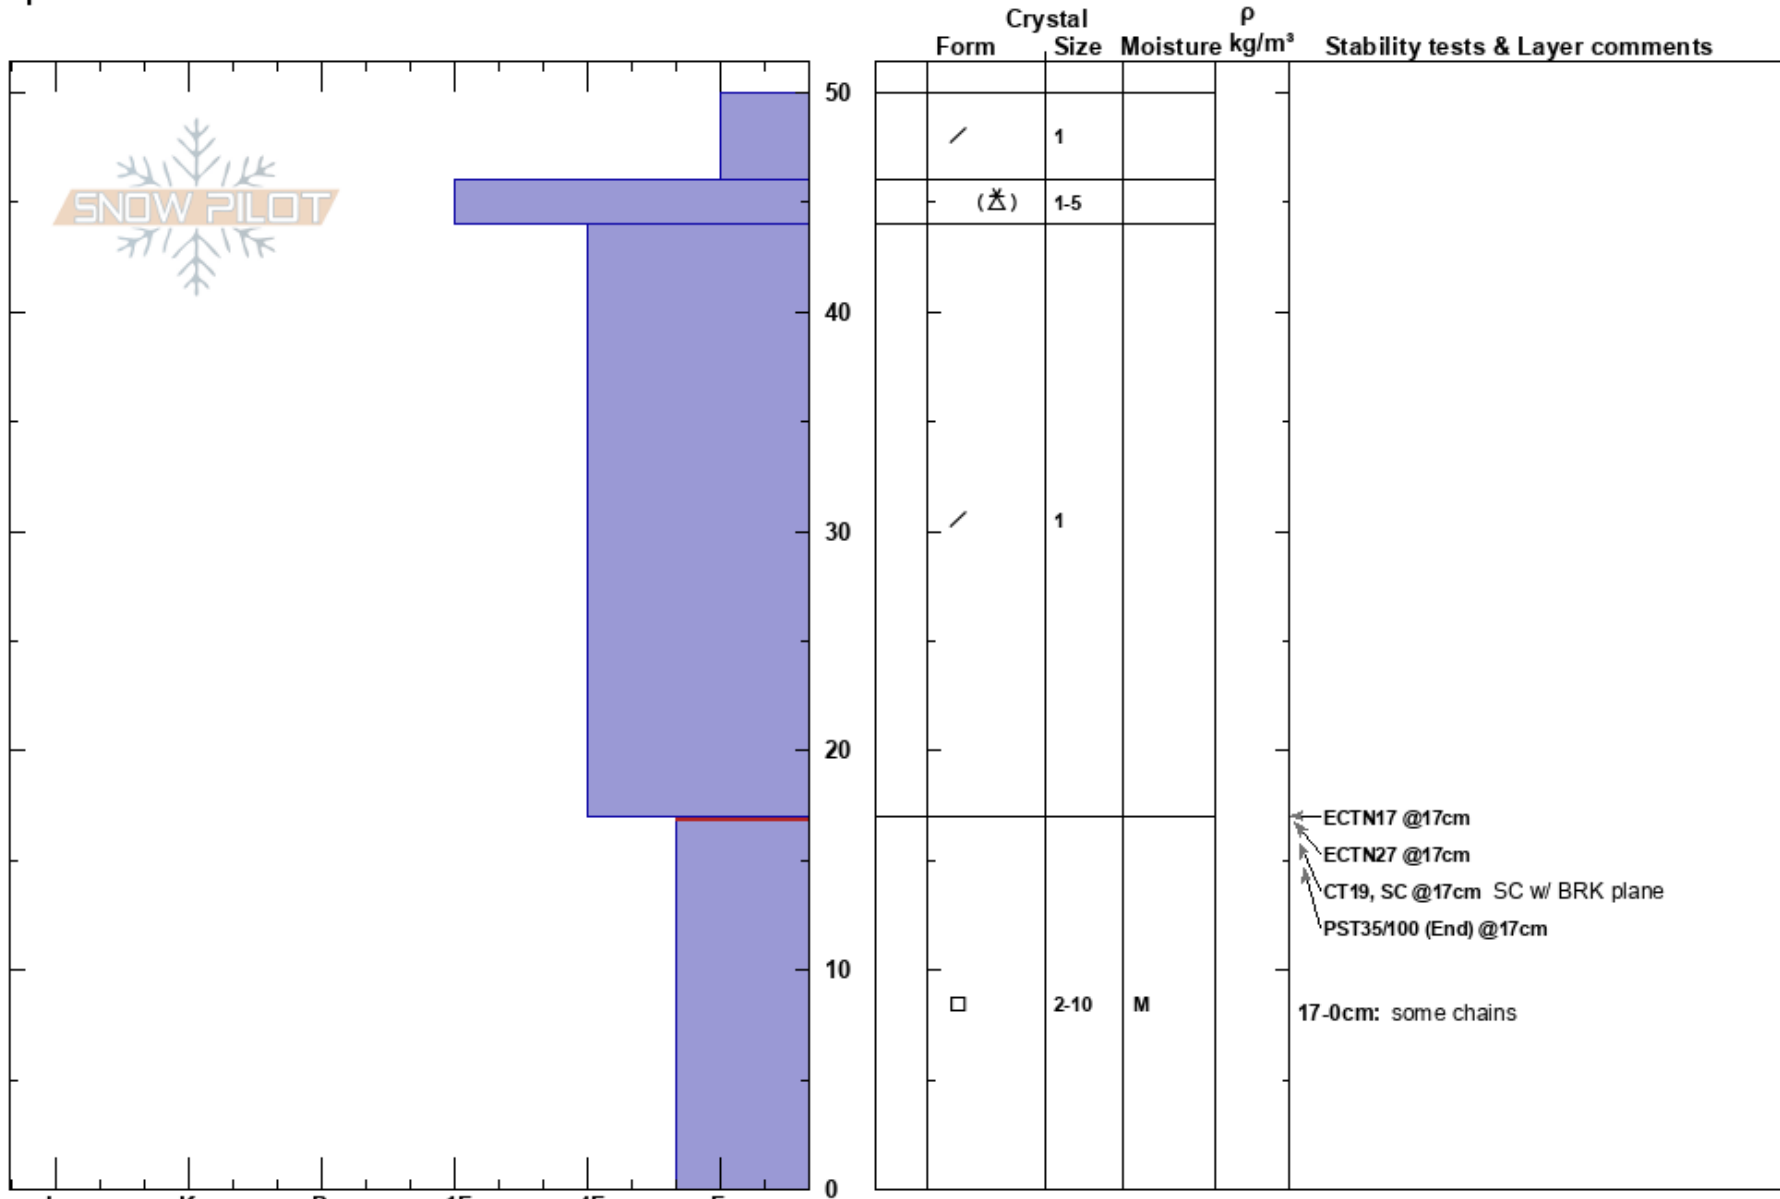

Mt. Lola
 Central Sierra
 CA
 Elevation: 8642 ft
 Aspect: 9°
 Specifics:

Brandon Schwartz
 11/20/2023 - 12:45pm
 Co-ord: 39.44267N, -120.36044W
 Slope Angle: 30°
 Wind Loading: no

Stability:
 Air Temperature:
 Sky Cover: CLR
 Precipitation: NO
 Wind: NE Moderate

HS: 50
 PF: 45
 PS: 5
 Layer Notes:
 17-0cm: some chains
 17-0cm: Problematic layer

Notes: Pit dug in near treeline terrain with protection from NE winds.