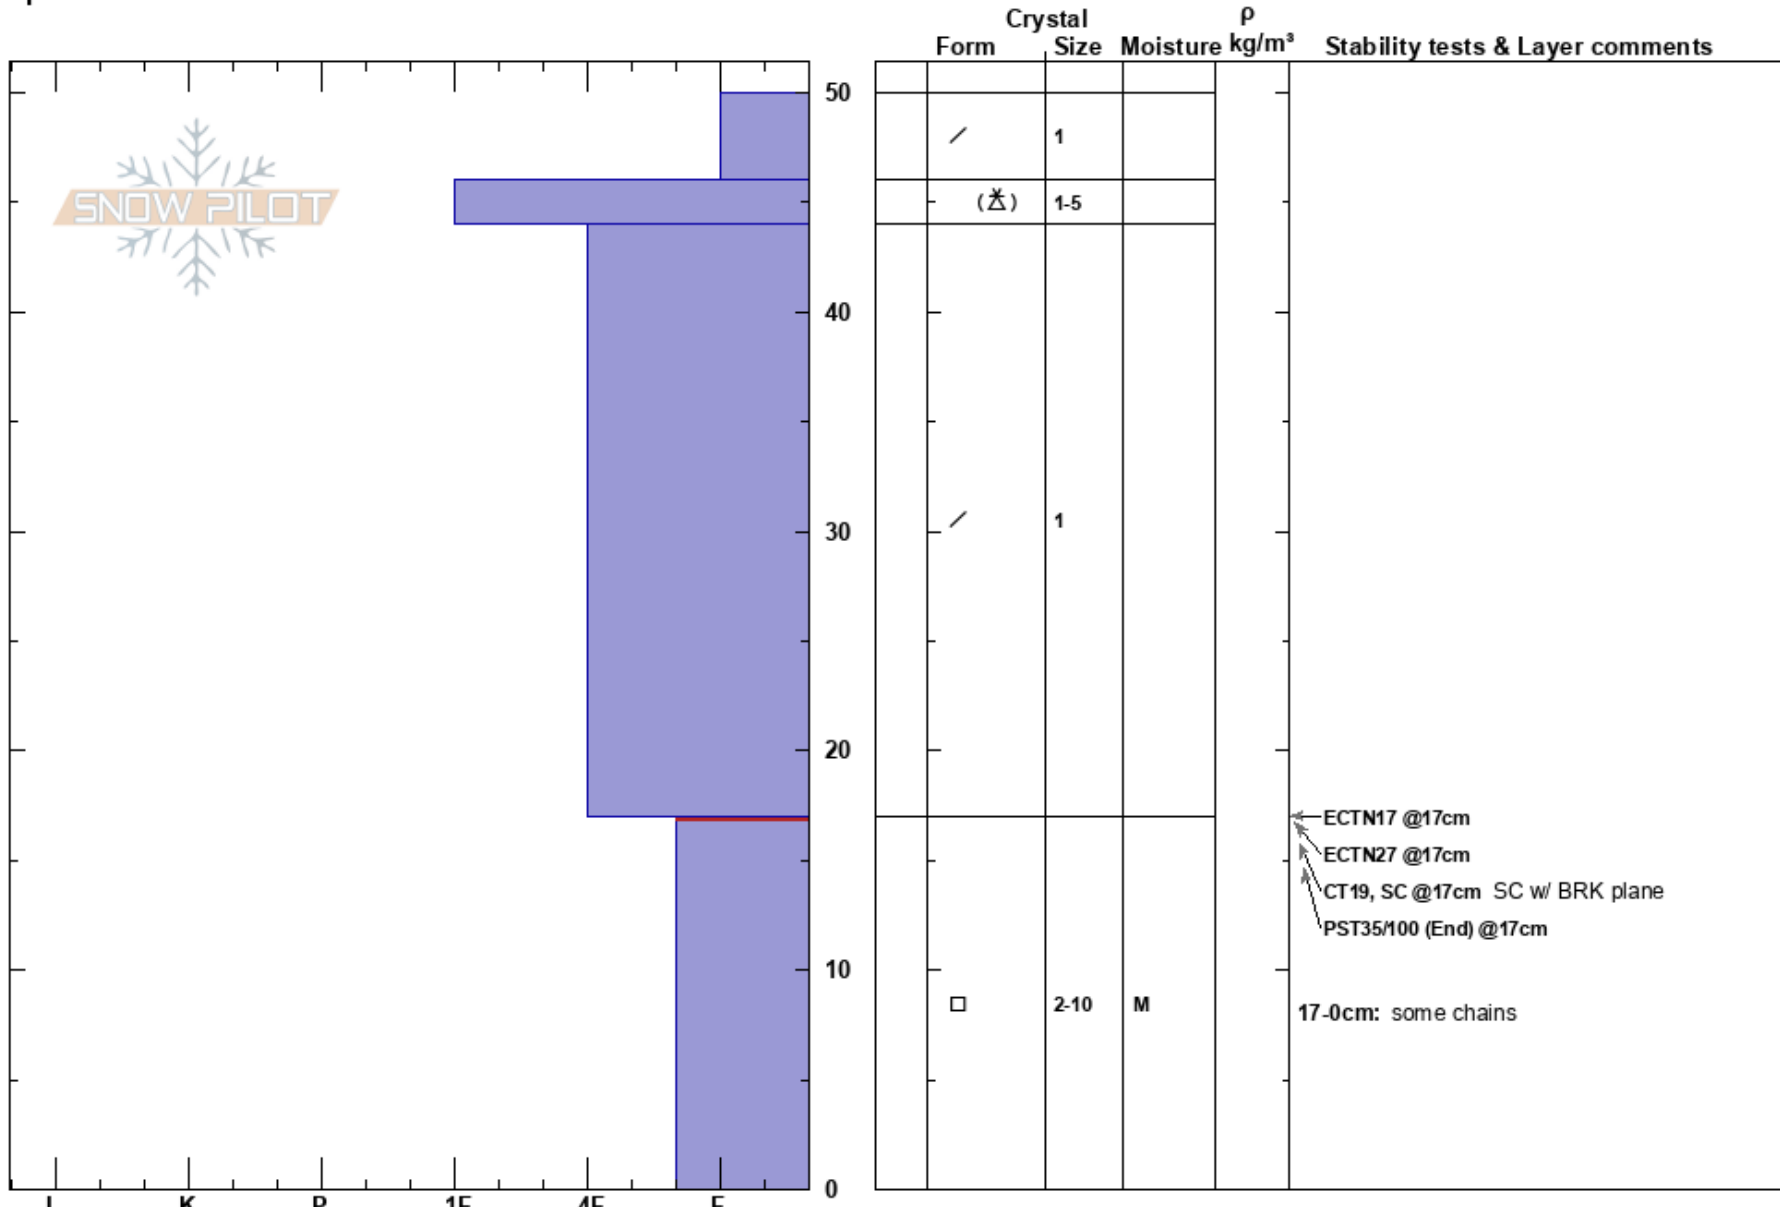

Mt. Lola  
 Central Sierra  
 CA  
 Elevation: 8642 ft  
 Aspect: 9°  
 Specifics:

Brandon Schwartz  
 11/20/2023 - 12:45pm  
 Co-ord: 39.44267N, -120.36044W  
 Slope Angle: 30°  
 Wind Loading: no

Stability:  
 Air Temperature:  
 Sky Cover: CLR  
 Precipitation: NO  
 Wind: NE Moderate

HS: 50  
 PF: 45  
 PS: 5  
 17-0cm: some chains  
 17-0cm: Problematic layer

Notes: Pit dug in near treeline terrain with protection from NE winds.