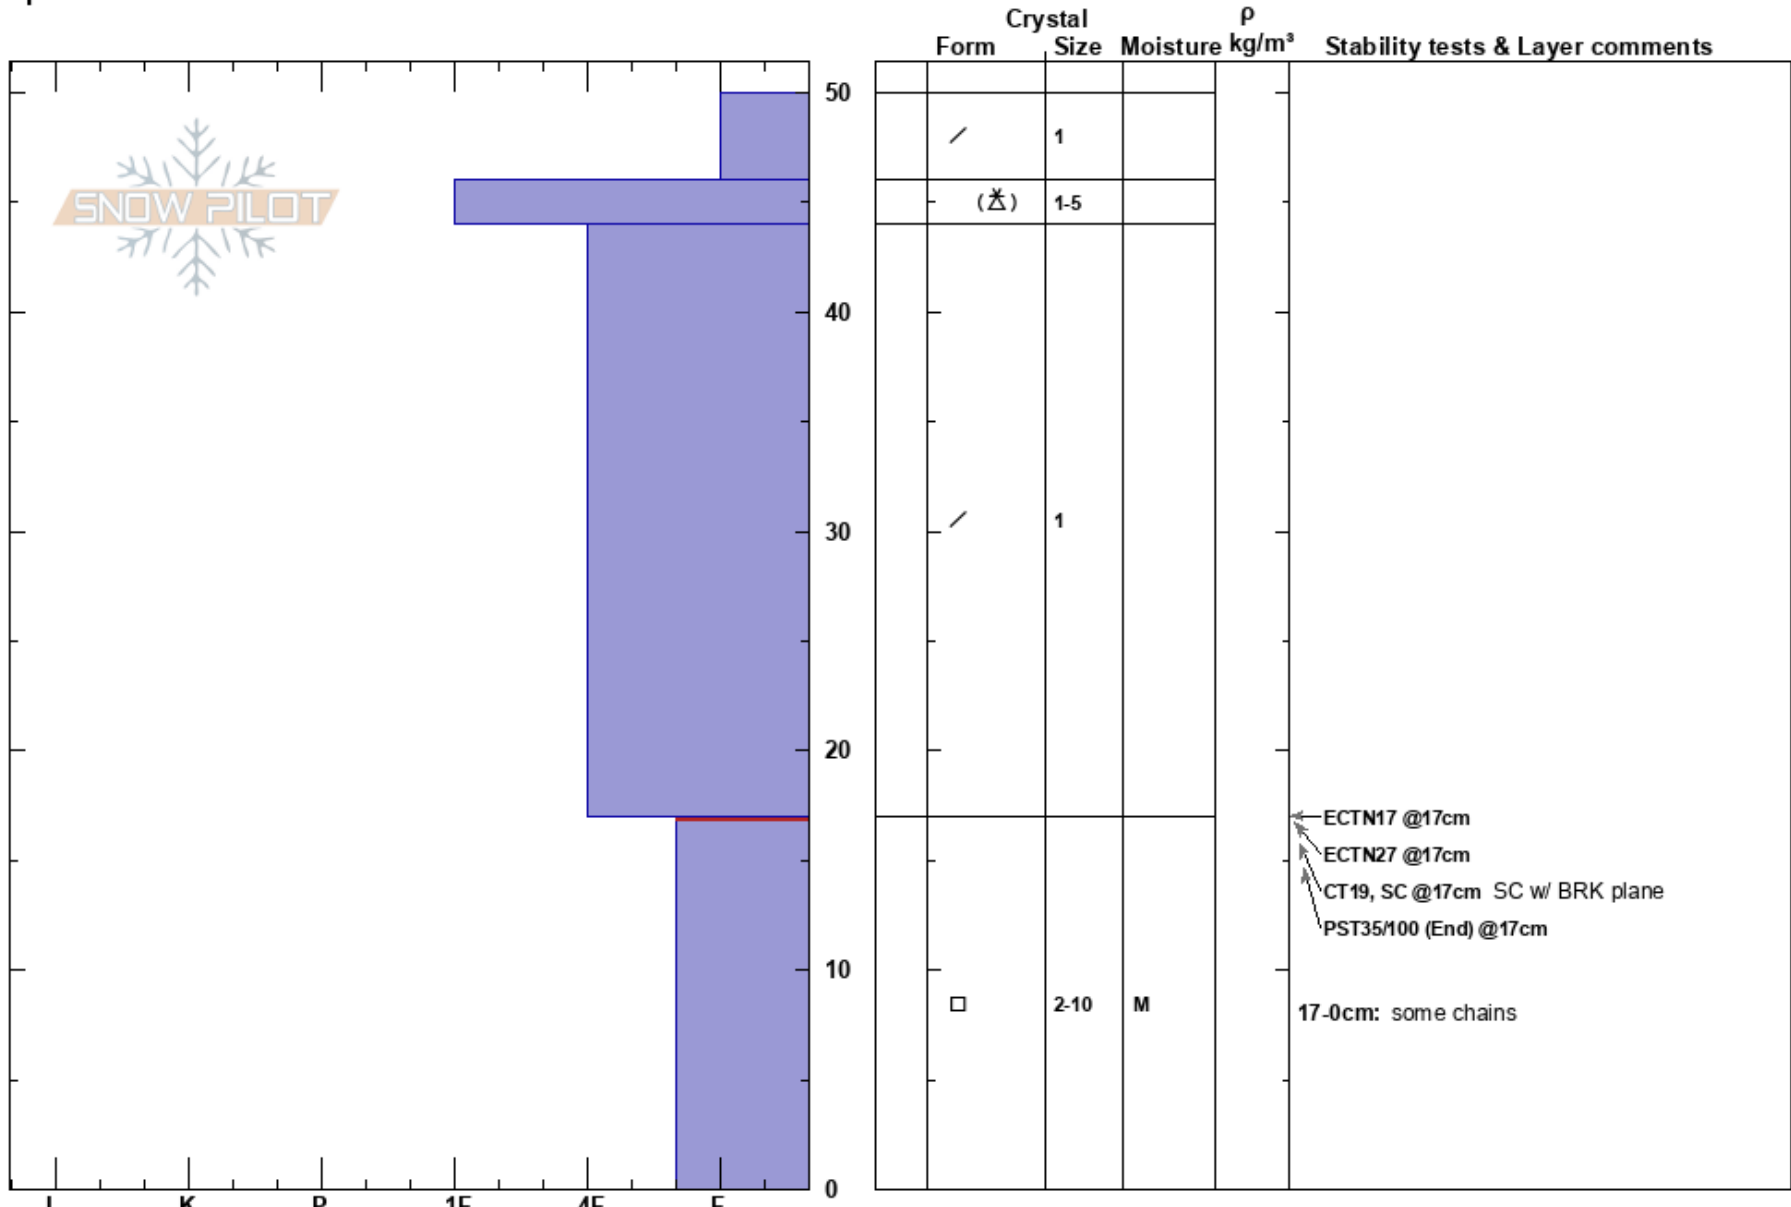

Mt. Lola
 Central Sierra
 CA
 Elevation: 8642 ft
 Aspect: 9°
 Specifics:

Brandon Schwartz
 11/20/2023 - 12:45pm
 Co-ord: 39.44267N, -120.36044W
 Slope Angle: 30°
 Wind Loading: no

Stability:
 Air Temperature:
 Sky Cover: CLR
 Precipitation: NO
 Wind: NE Moderate

HS: 50
 PF: 45
 PS: 5
 Layer Notes:
 17-0cm: some chains
 17-0cm: Problematic layer

Notes: Pit dug in near treeline terrain with protection from NE winds.