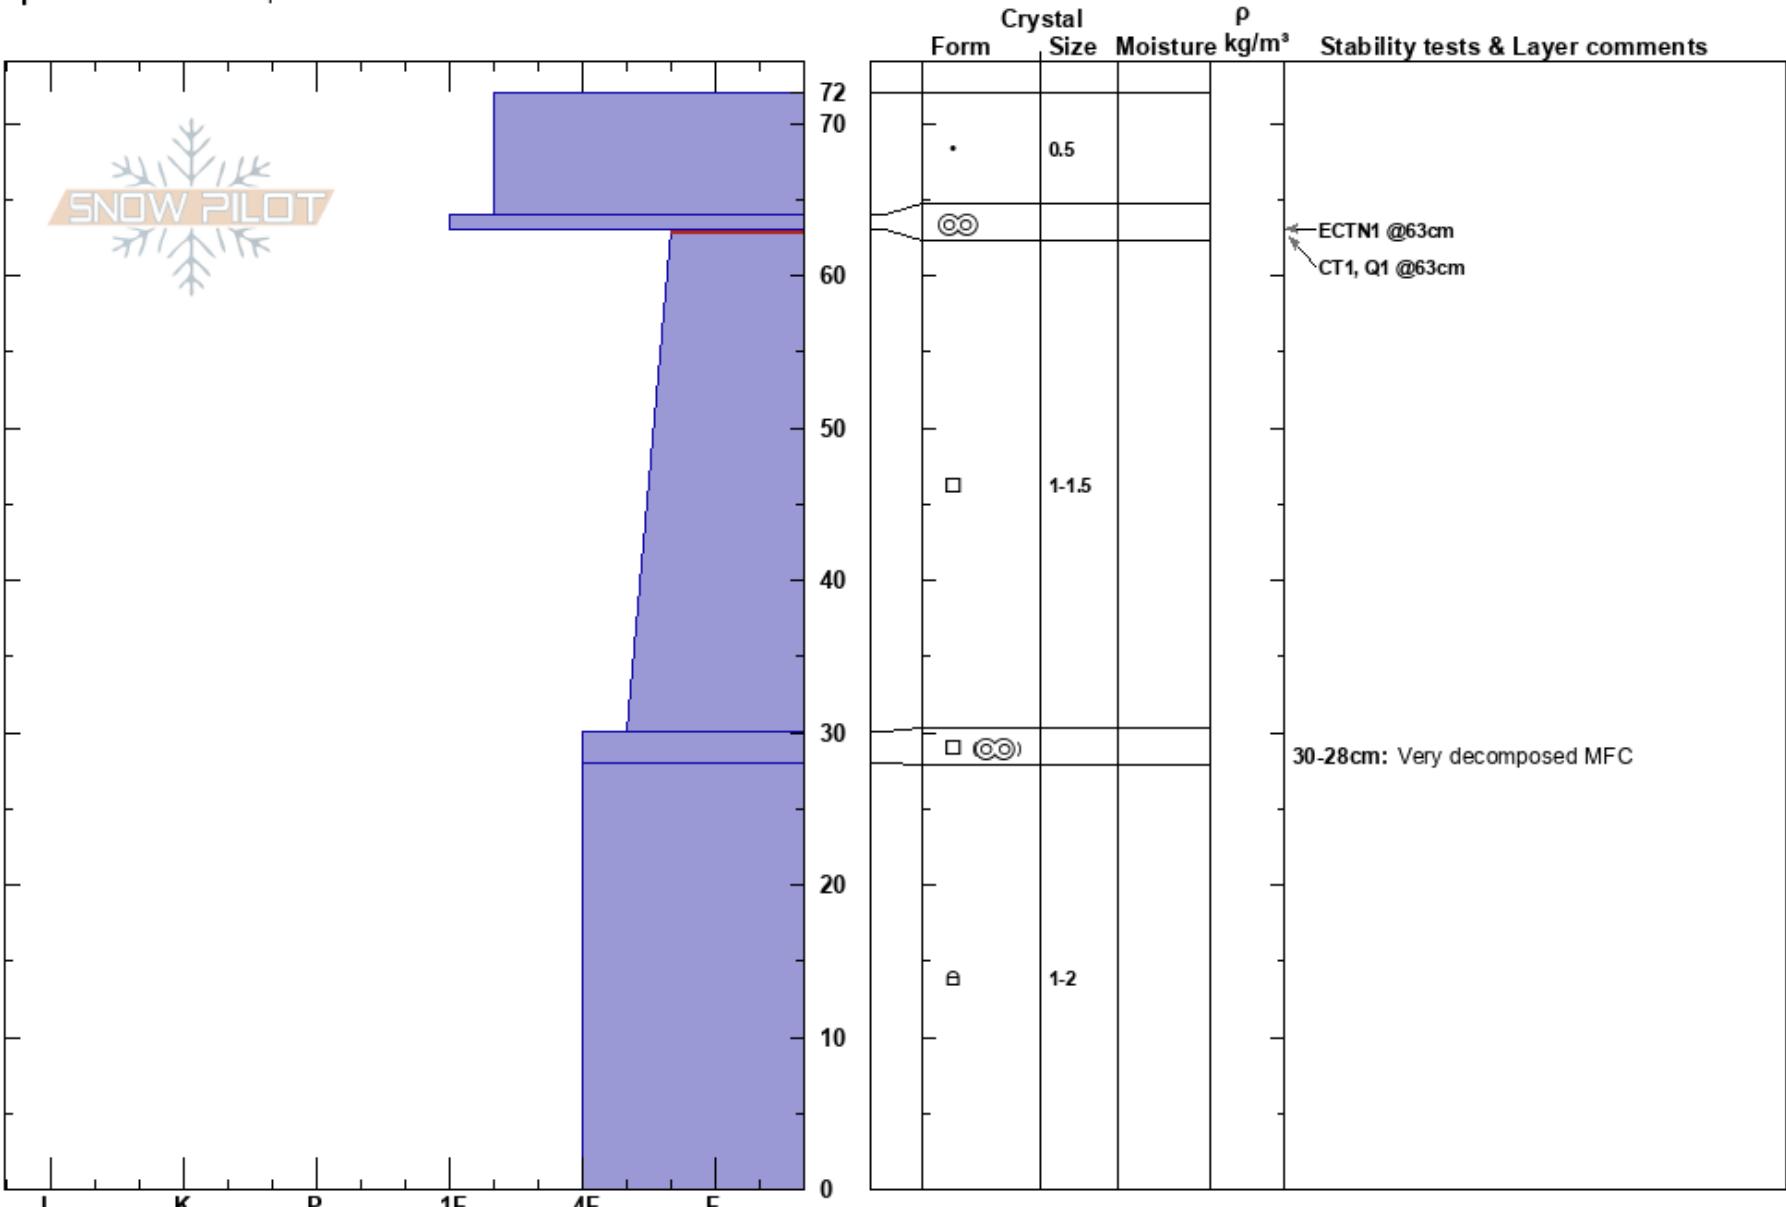

Isnomia/thundersaddle
 Teton Range
 WY
 Elevation: 9560 ft
 Aspect: NE
 Specifics: We skied slope

Nate Fuller
 11/20/2023 - 1:00pm
 Co-ord:
 Slope Angle: 40°
 Wind Loading:

Stability: Good
 Air Temperature: -6°C
 Sky Cover: FEW
 Precipitation: NO
 Wind: Calm

HS: 72
 PF: 72
 PS: 4
 63-30cm: Problematic layer
 30-28cm: Very decomposed MFC

Notes: