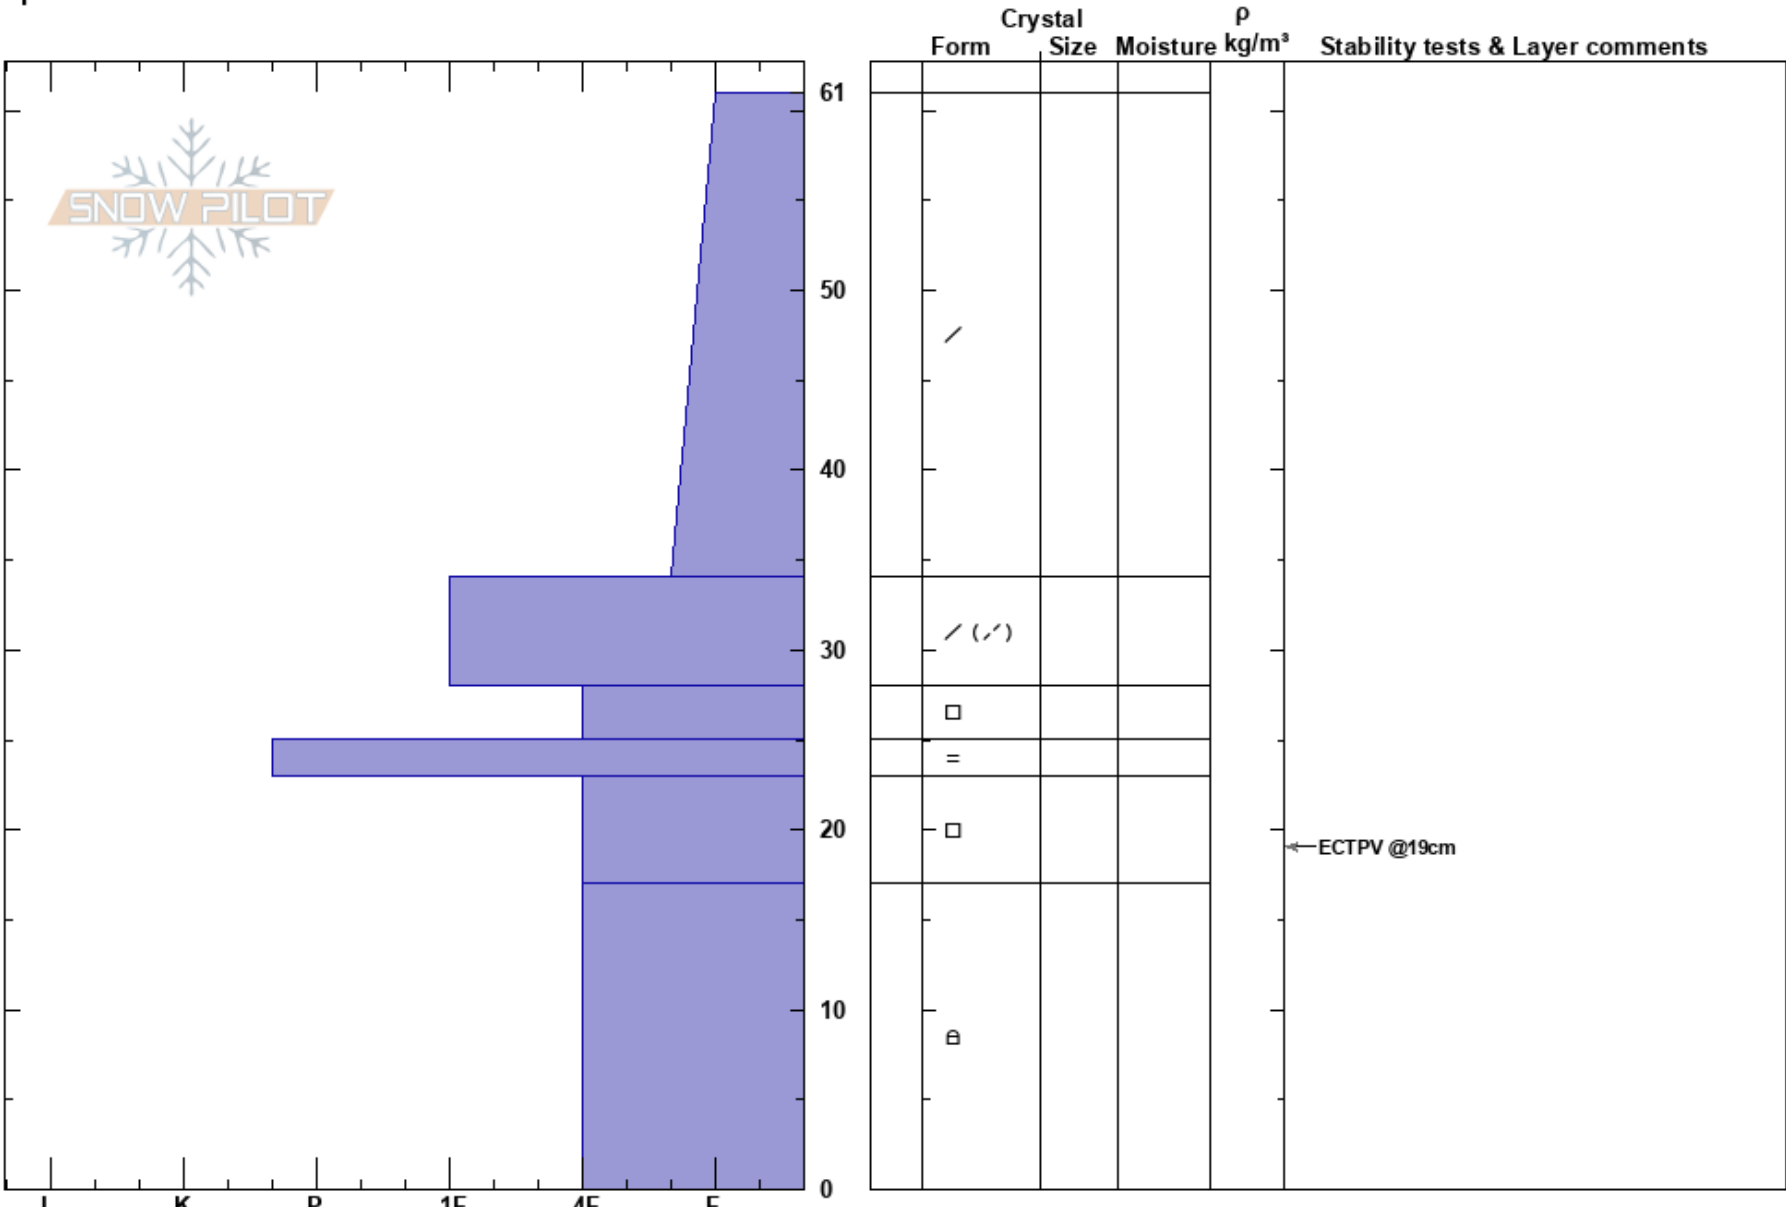

Silverfork ridge
 Wasatch Range
 UT
 Elevation: 9970 ft
 Aspect: 30°
 Specifics:

Zack Little
 11/20/2023 - 10:28am
 Co-ord:
 Slope Angle: 28°
 Wind Loading: no

Stability:
 Air Temperature:
 Sky Cover: OVC
 Precipitation: NO
 Wind: NE Calm

HS: 61
 PF: 61
 PS: 40
 23-17cm: Problematic layer

Notes: Sheltered location just below ridge crest.