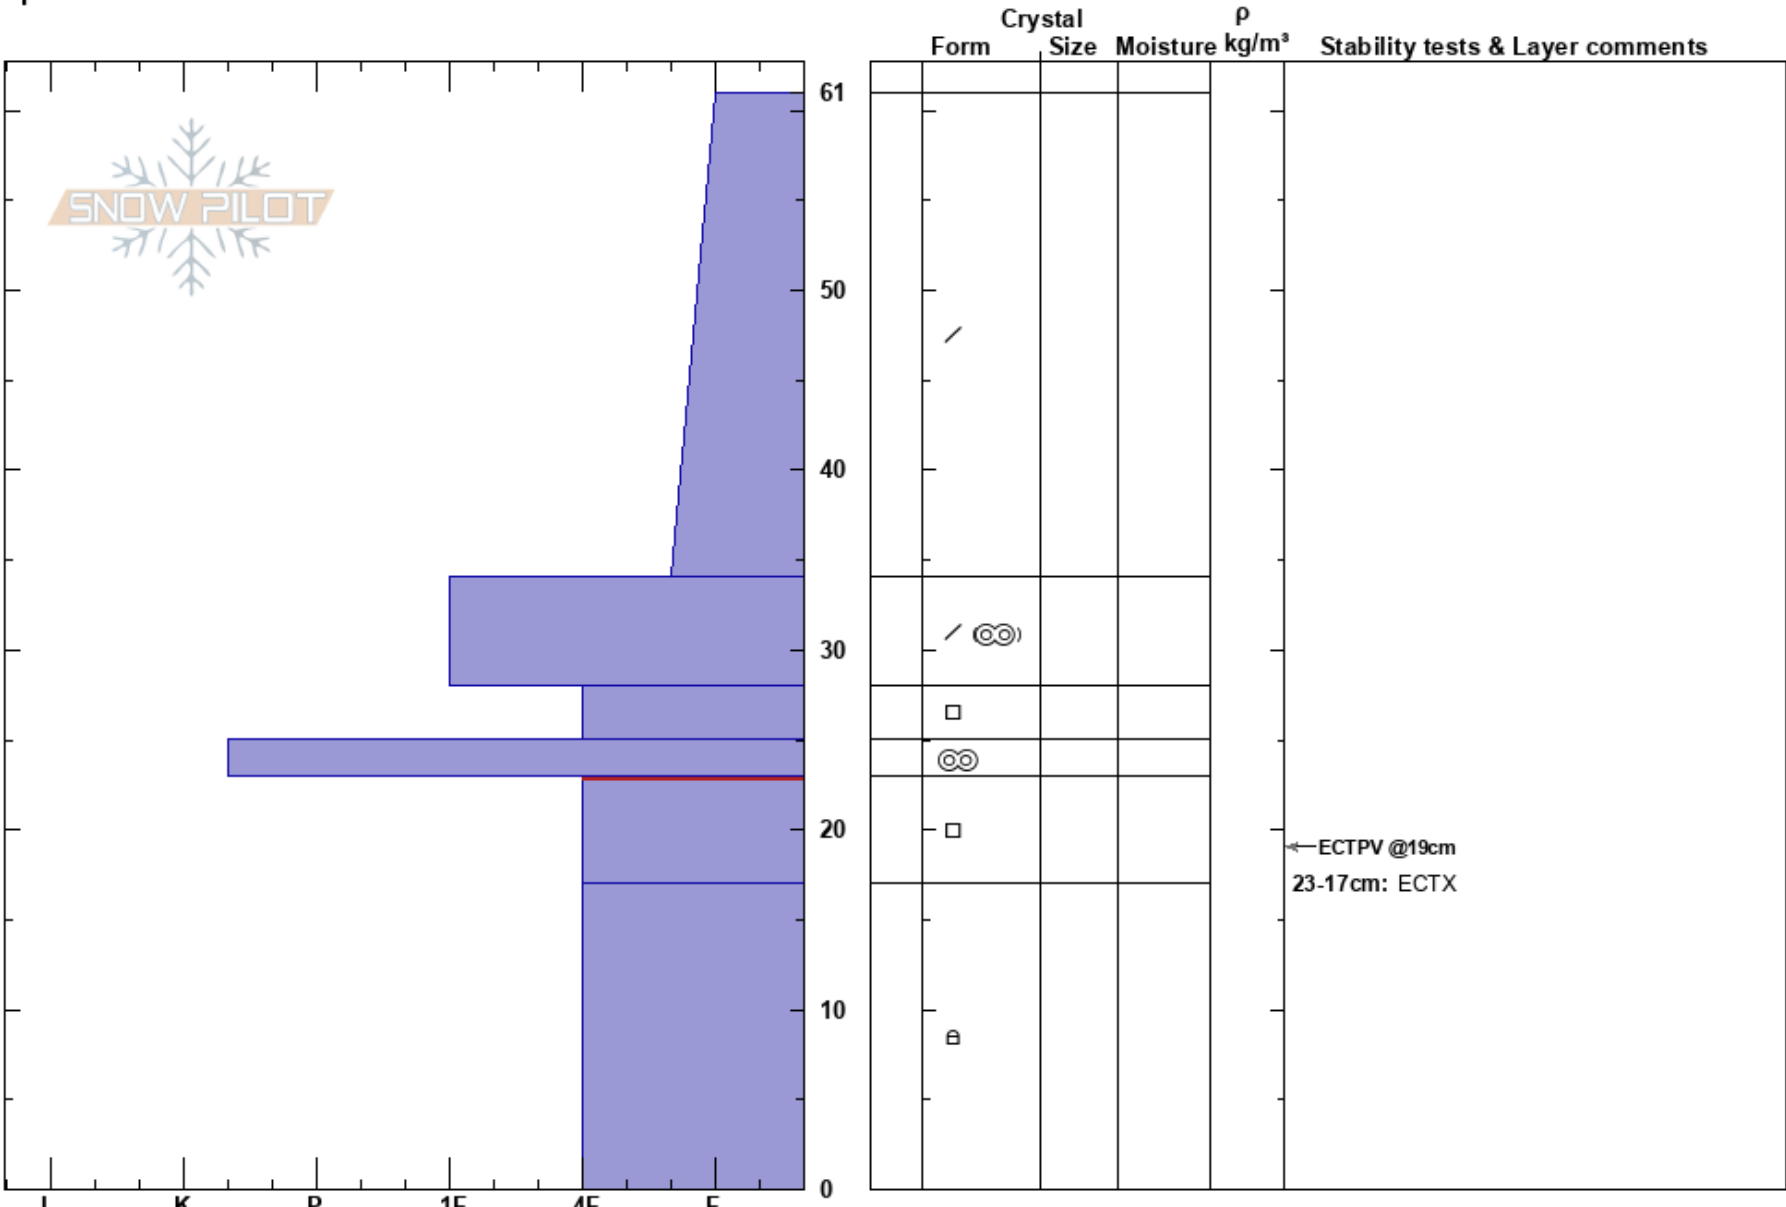

Silverfork ridge  
 Wasatch Range  
 UT  
 Elevation: 9970 ft  
 Aspect: 30°  
 Specifics:

Zack Little  
 11/20/2023 - 10:28am  
 Co-ord:  
 Slope Angle: 28°  
 Wind Loading: no

Stability:  
 Air Temperature:  
 Sky Cover: OVC  
 Precipitation: NO  
 Wind: NE Calm

HS: 61  
 PF: 61  
 PS: 40  
 23-17cm: ECTX  
 23-17cm: Problematic layer

Notes: Sheltered location just below ridge crest.