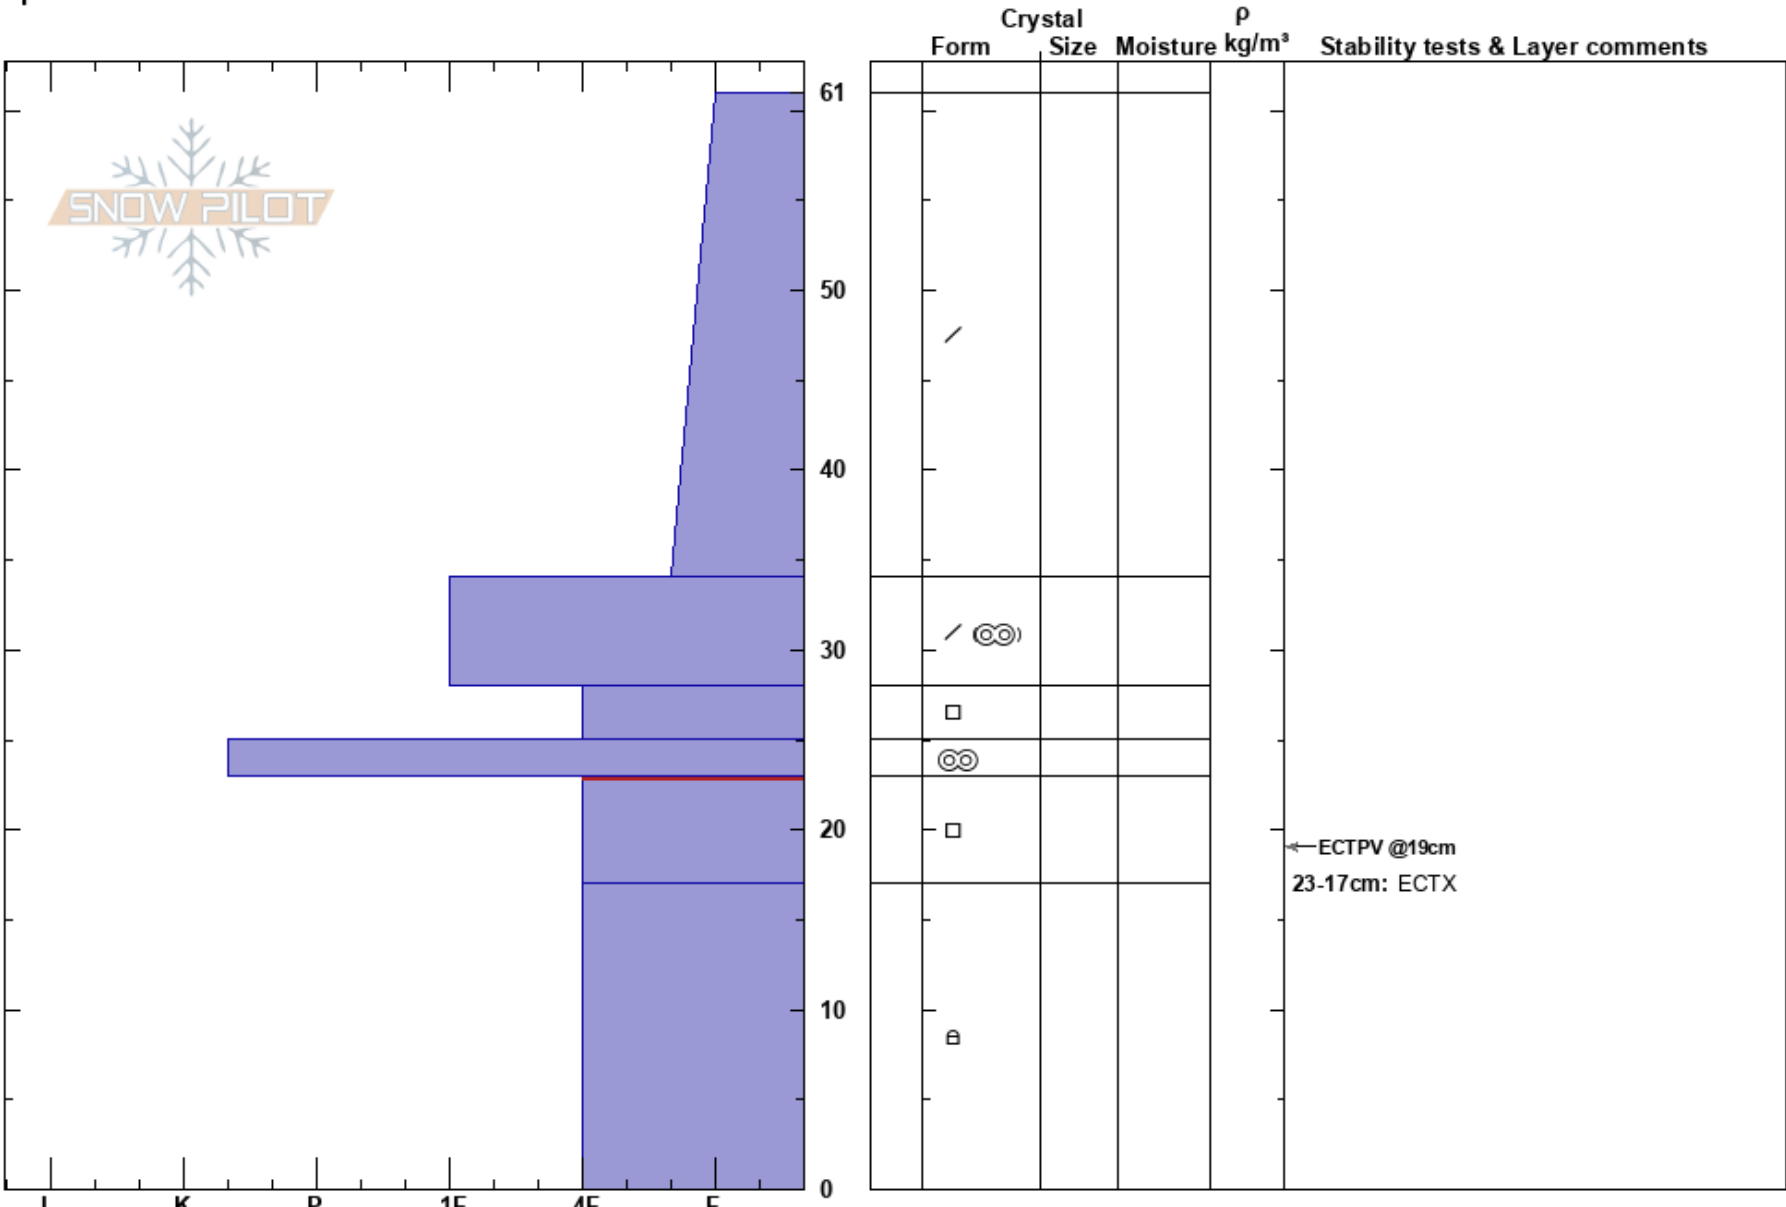

Silverfork ridge
 Wasatch Range
 UT
 Elevation: 9970 ft
 Aspect: 30°
 Specifics:

Zack Little
 11/20/2023 - 10:28am
 Co-ord:
 Slope Angle: 28°
 Wind Loading: no

Stability:
 Air Temperature:
 Sky Cover: OVC
 Precipitation: NO
 Wind: NE Calm

HS: 61
 PF: 61
 PS: 40
 23-17cm: ECTX
 23-17cm: Problematic layer

Notes: Sheltered location just below ridge crest.