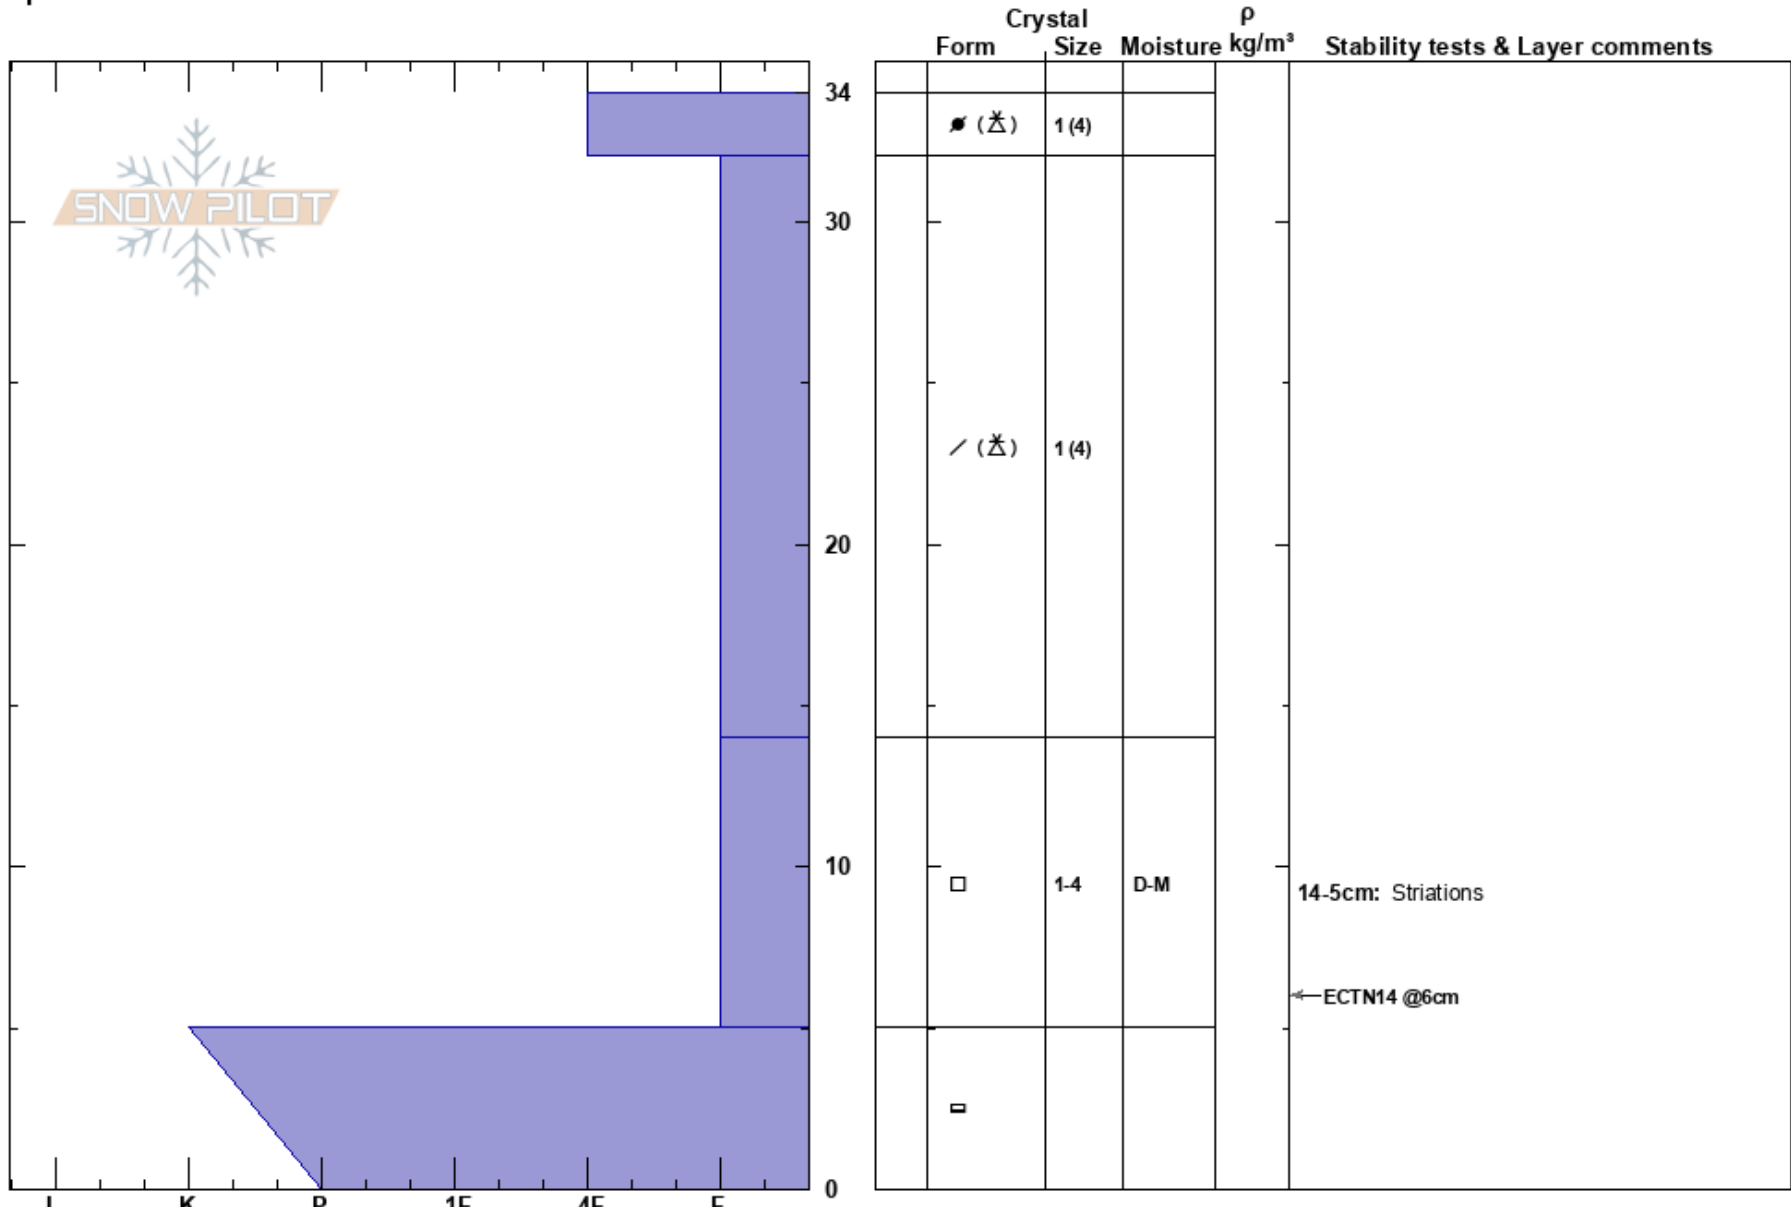

Tamarack Peak  
 Mount Rose  
 NV  
**Elevation:** 9620 ft  
**Aspect:** 348°  
**Specifics:**

Steve Reynaud  
 11/20/2023 - 12:00pm  
**Co-ord:** 39.31943N, -119.91880W  
**Slope Angle:** 27°  
**Wind Loading:** yes

**Stability:** Good  
**Air Temperature:**  
**Sky Cover:** CLR  
**Precipitation:** NO  
**Wind:** NE Moderate

**HS:** 34  
**PF:** 30  
**Layer Notes:**  
 14-5cm: Striations  
 14-5cm: Problematic layer

**Notes:** Pit dug in terrain with some recent but limited NE wind scouring. Other more wind exposed areas scoured down to basal ice layer.