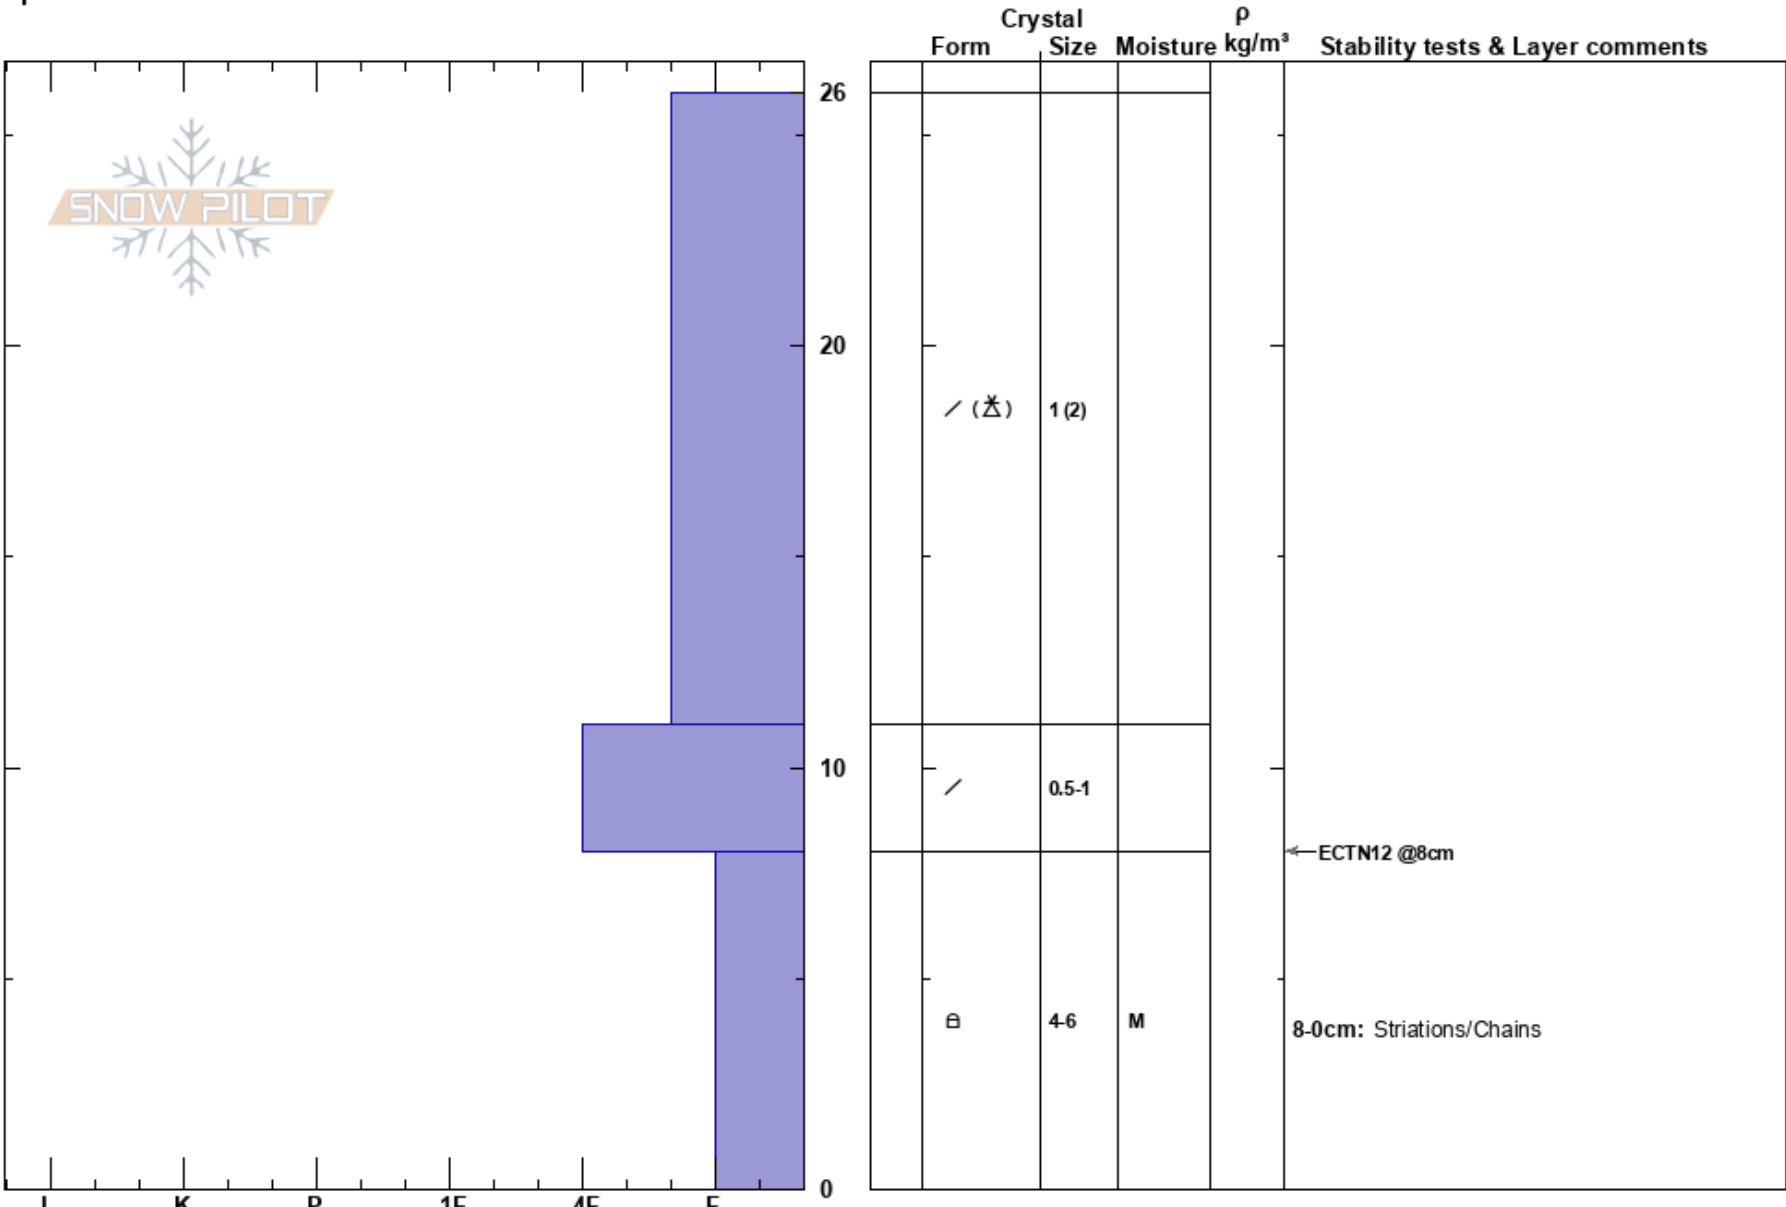

E Ridge Tamarack Peak
 Mount Rose
 NV
Elevation: 9360 ft
Aspect: 38°
Specifics:

Steve Reynaud
 11/20/2023 - 11:00am
Co-ord: 39.31338N, -119.91284W
Slope Angle: 28°
Wind Loading: previous

Stability:
Air Temperature:
Sky Cover: CLR
Precipitation: NO
Wind: NE Light Breeze

HS: 26
PS: 15
 8-0cm: Striations/Chains
 8-0cm: Problematic layer

Notes: