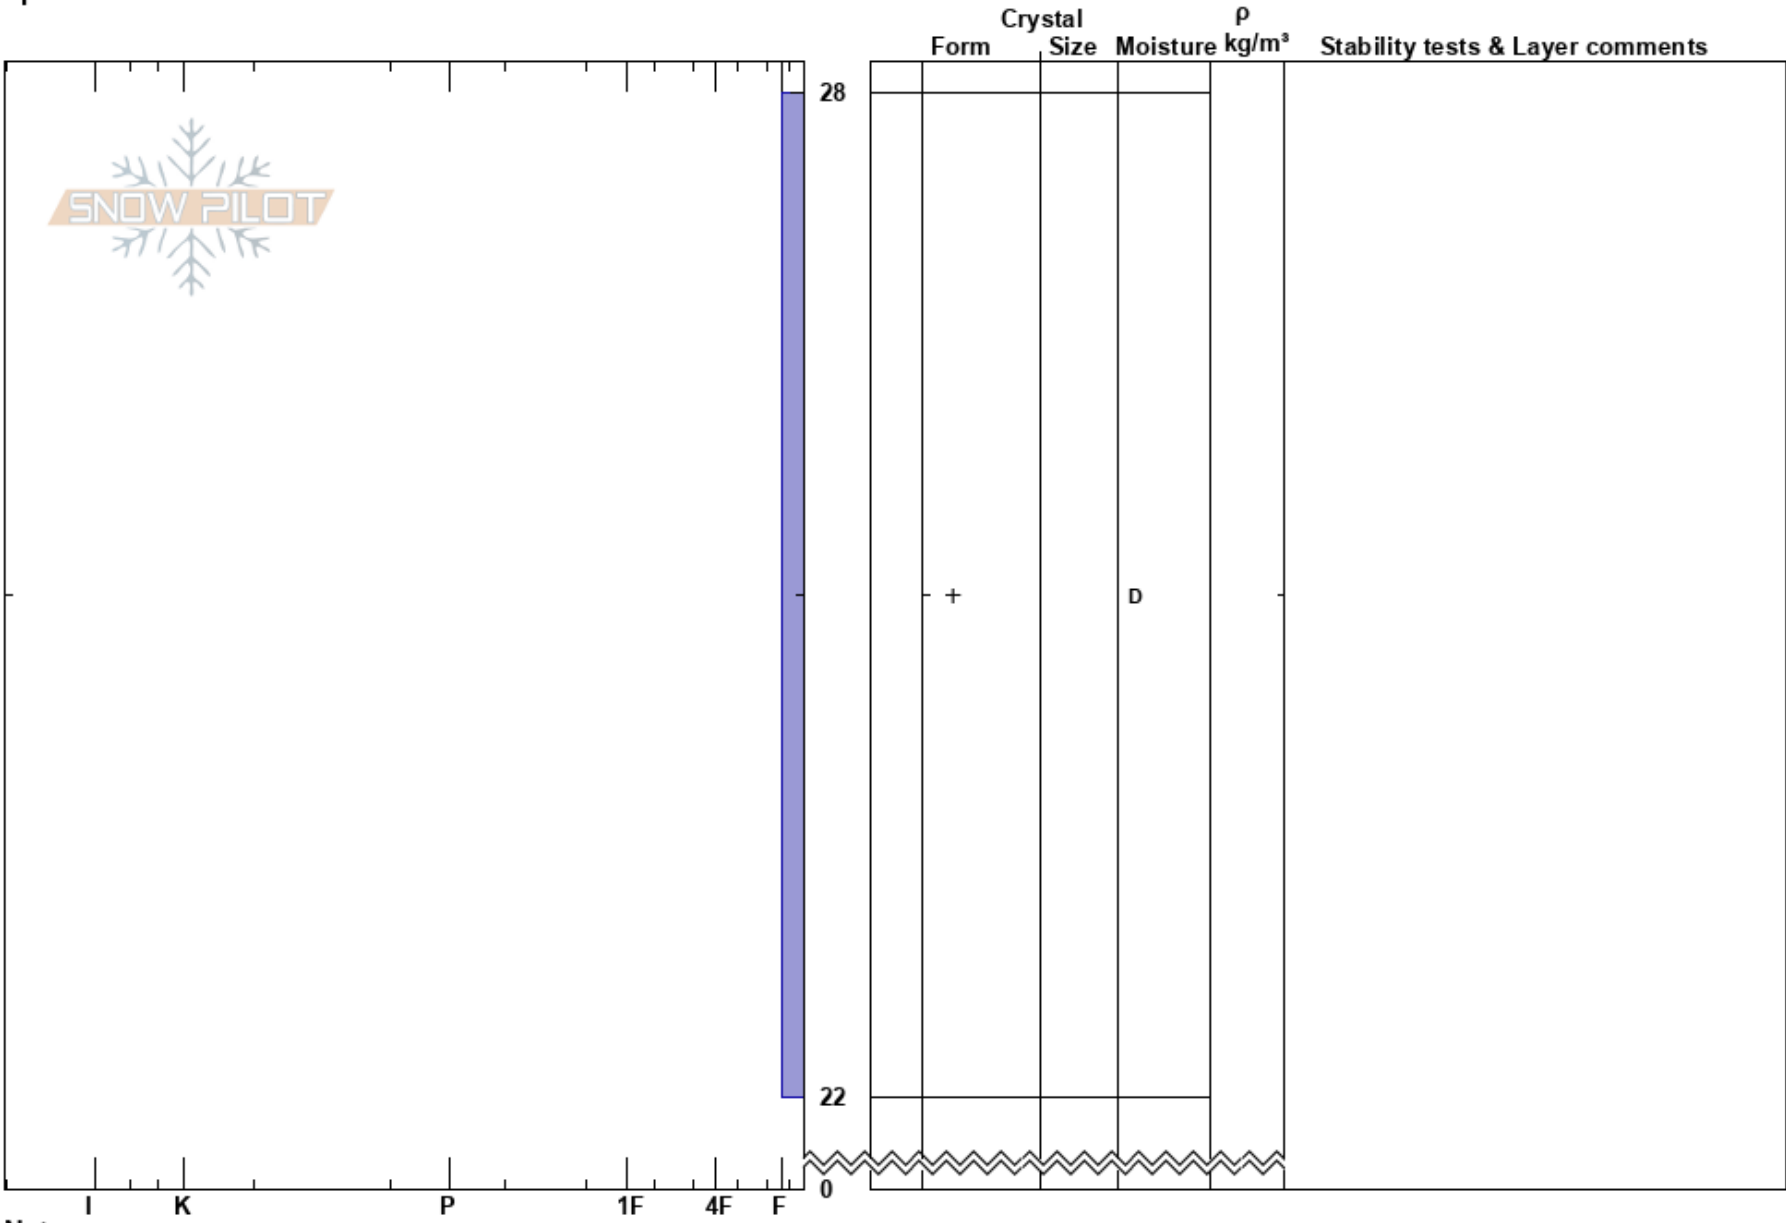

SSP 6300
 Swan Range
 MT
Elevation: 6250 ft
Aspect: 1°
Specifics:

christopher gotschalk
 11/20/2023 - 10:30am
Co-ord: 48.09435N, -113.91186W
Slope Angle: 24°
Wind Loading: no

Stability:
Air Temperature: -2°C
Sky Cover: OVC
Precipitation: NO
Wind: S Calm

HS: 28

Layer Notes:

Notes: Stratus deck just overhead. Some clearing way west