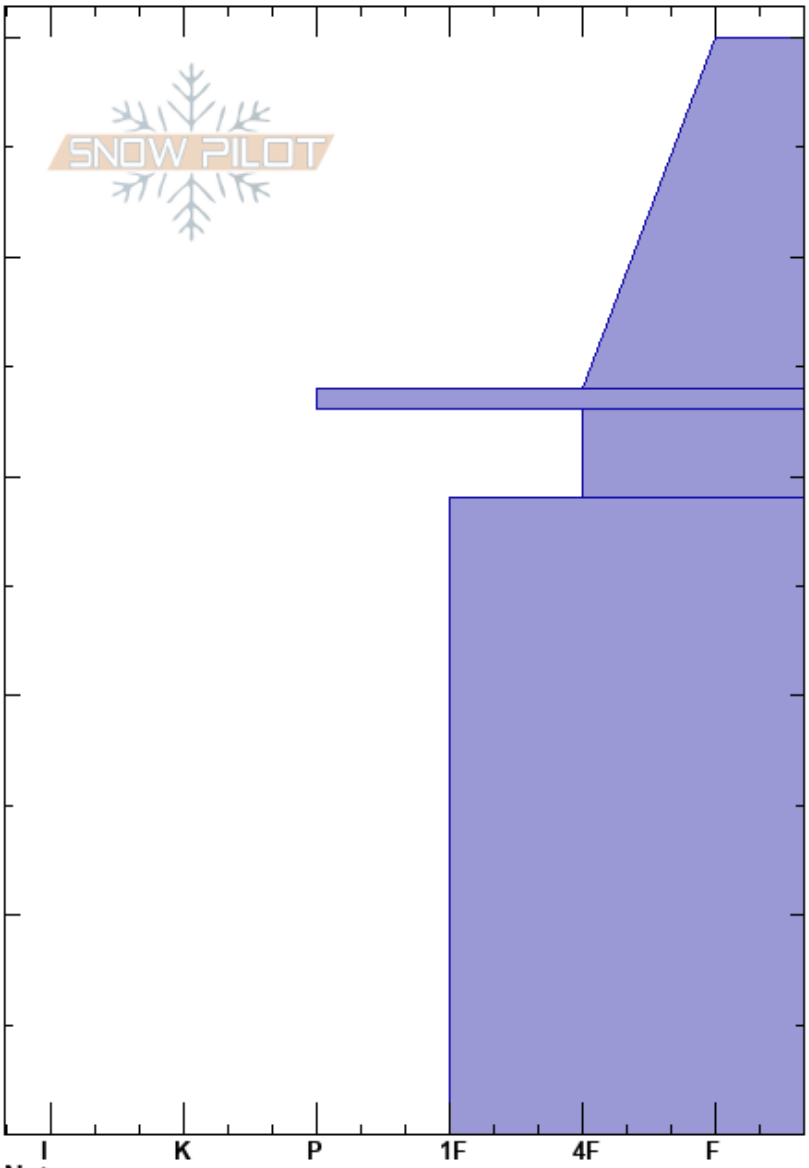

Silver Basin
 Crystal Mtn
 WA
 Elevation: 6000 ft
 Aspect: E
 Specifics:

Peter Dale
 11/19/2023 - 3:00pm
 Co-ord:
 Slope Angle: 25°
 Wind Loading:

Stability:
 Air Temperature: -4°C
 Sky Cover: OVC
 Precipitation: S-1
 Wind: W Calm

HS:50
 Layer Notes:
 33-29cm: Problematic layer

Crystal Form	Crystal Size	Moisture	ρ kg/m ³	Stability tests & Layer comments
+				
+				
⊙				
□ (/)				← CTV @30cm
/				

Notes: