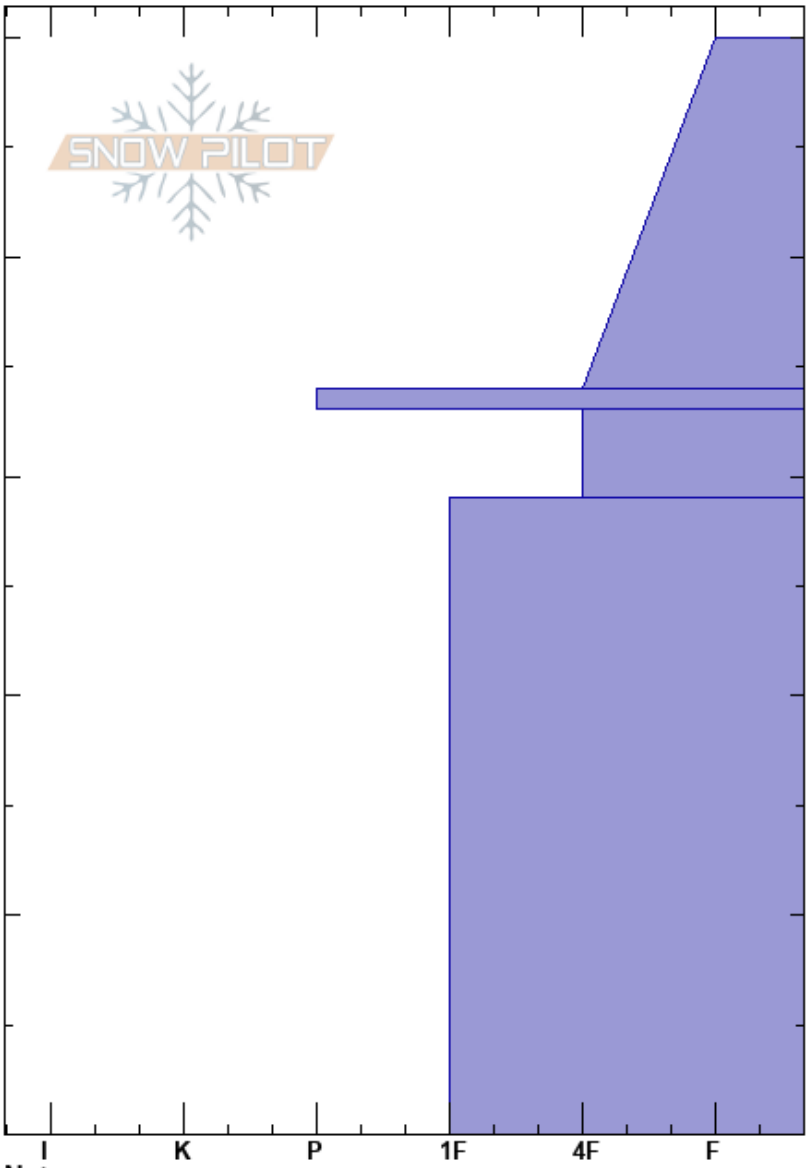

Silver Basin
 Crystal Mtn
 WA
 Elevation: 6000 ft
 Aspect: E
 Specifics:

Peter Dale
 11/19/2023 - 3:00pm
 Co-ord:
 Slope Angle: 25°
 Wind Loading:

Stability:
 Air Temperature: -4°C
 Sky Cover: OVC
 Precipitation: S-1
 Wind: W Calm

HS:50
 Layer Notes:
 33-29cm: Problematic layer

| Crystal Form | Crystal Size | Moisture | ρ kg/m ³ | Stability tests & Layer comments |
|--------------|--------------|----------|--------------------------|----------------------------------|
| | | | | |
| + | | | | |
| + | | | | |
| ⊙ | | | | |
| □ (/) | | | | ← CTV @30cm |
| / | | | | |