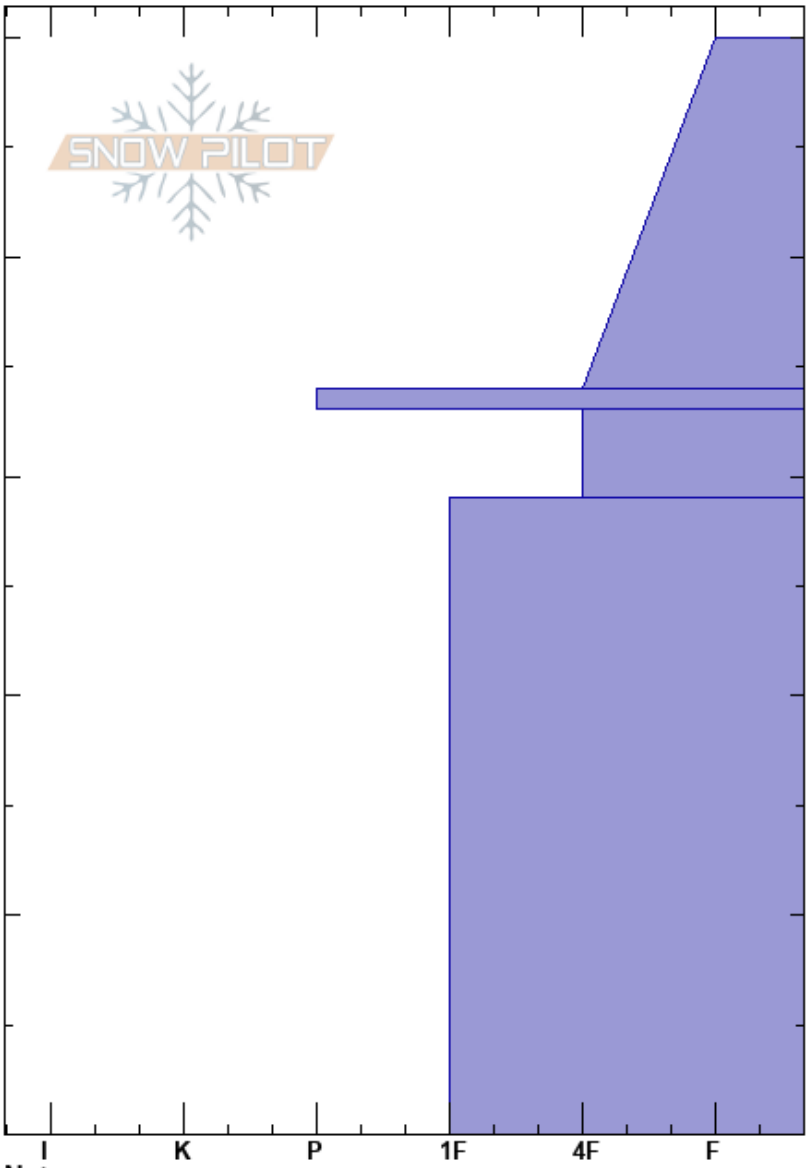

Silver Basin  
 Crystal Mtn  
 WA  
 Elevation: 6000 ft  
 Aspect: E  
 Specifics:

Peter Dale  
 11/19/2023 - 3:00pm  
 Co-ord:  
 Slope Angle: 25°  
 Wind Loading:

Stability:  
 Air Temperature: -4°C  
 Sky Cover: OVC  
 Precipitation: S-1  
 Wind: W Calm

HS:50  
 Layer Notes:  
 33-29cm: Problematic layer

Crystal Form	Crystal Size	Moisture	$\rho$ kg/m <sup>3</sup>	Stability tests & Layer comments
+				
+				
⊙				
□ ( / )				← CTV @30cm
/				

Notes: