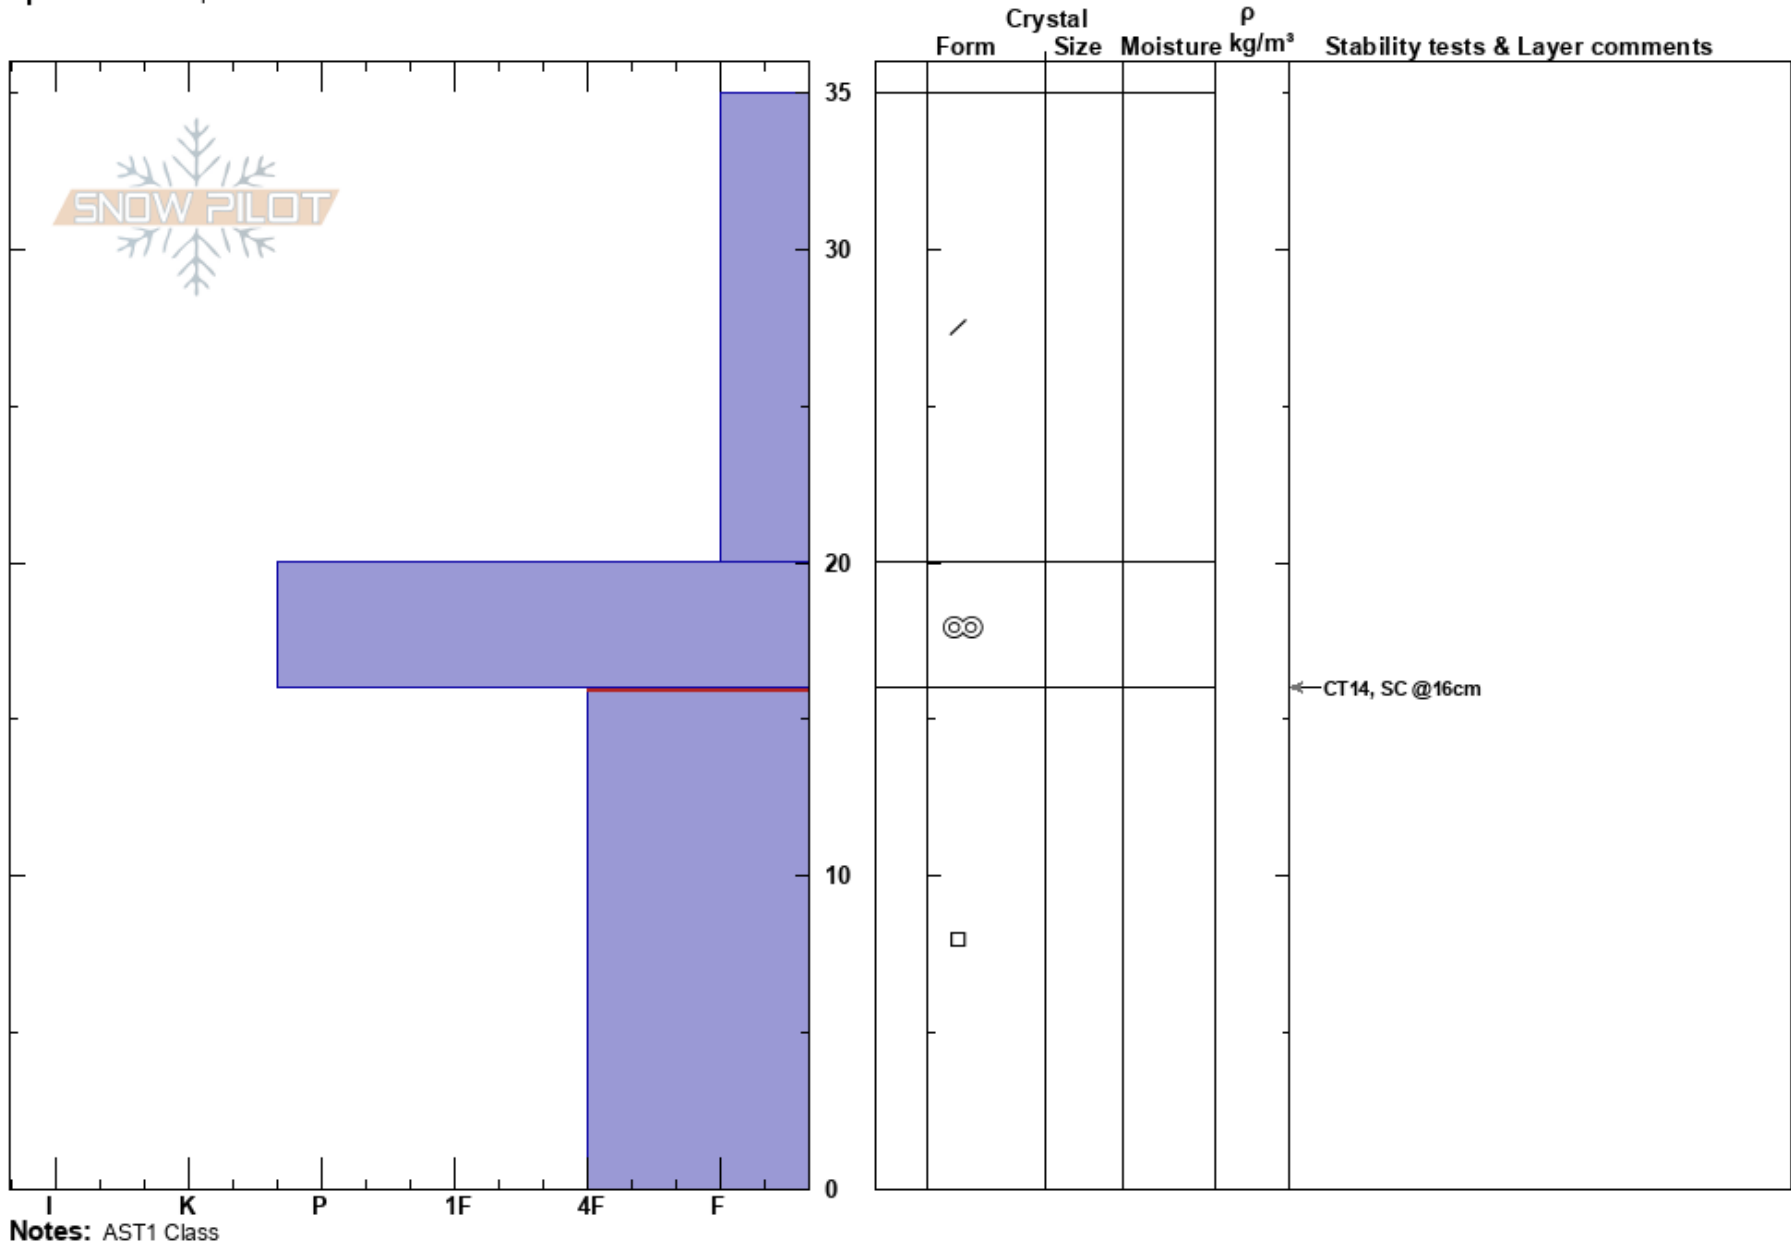

Warspite Cascade
 Kananaskis
 AB
Elevation: 1810 m
Aspect: NE
Specifics: Poor pit location

Justin Clarke
 19/11/2023 - 13:00
Co-ord: 50.70466N, -115.22411W
Slope Angle: 10°
Wind Loading:

Stability: HS:35
Air Temperature: -1°C
Sky Cover: BKN
Precipitation: S-1
Wind: 16-0cm: Problematic layer