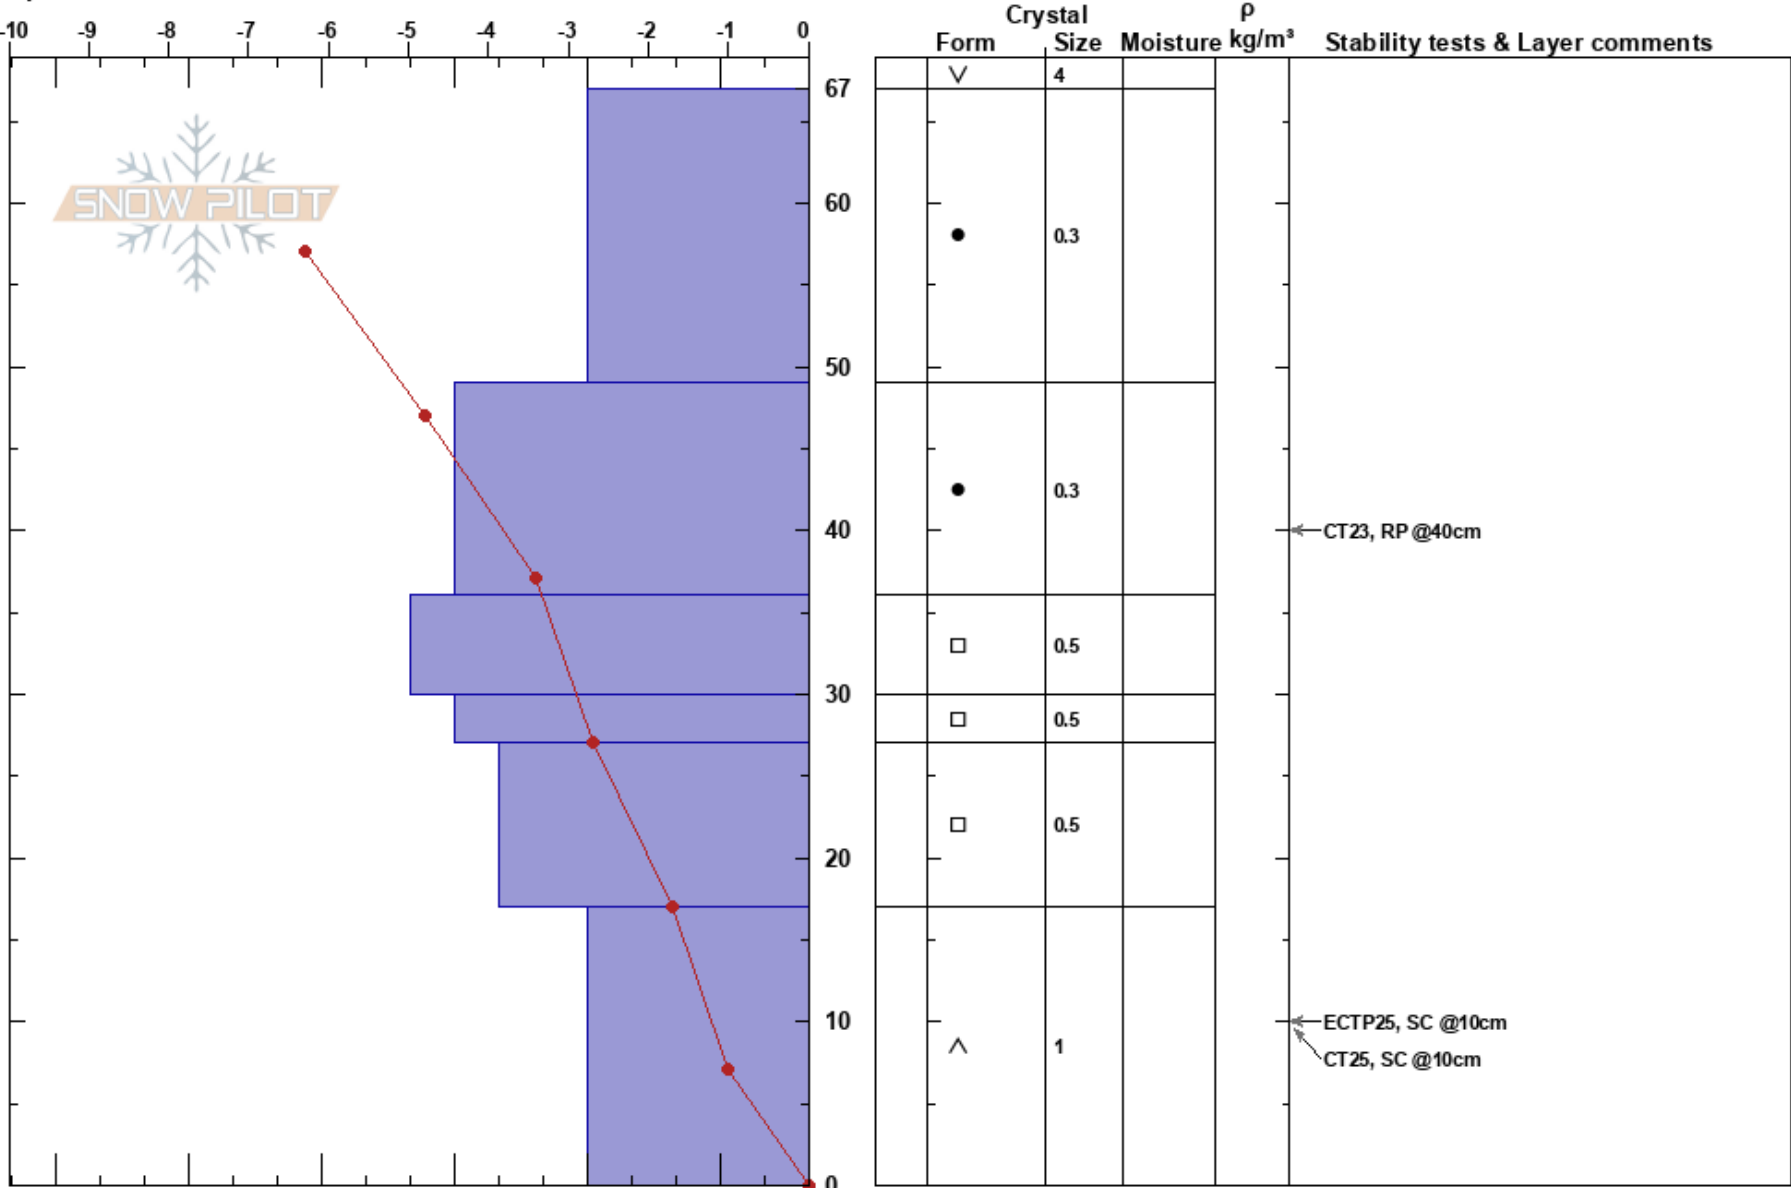

Copperstain Shoulder
 Purcell
 BC
 Elevation: 2250 m
 Aspect: W

Ben Wards
 18/11/2023 - 12:30
 Co-ord: 51.28881N, -117.30154E
 Slope Angle: 26°
 Wind Loading: yes

Stability: Fair
 Air Temperature: -2°C
 Sky Cover: FEW
 Precipitation: NO
 Wind: S Moderate
 HS: 67
 PF: 55
 PS: 10
 17-0cm: Problematic layer

Specifics: Collapsing, localized; Cracking; Recent avalanche activity on different slopes

Notes: Glades