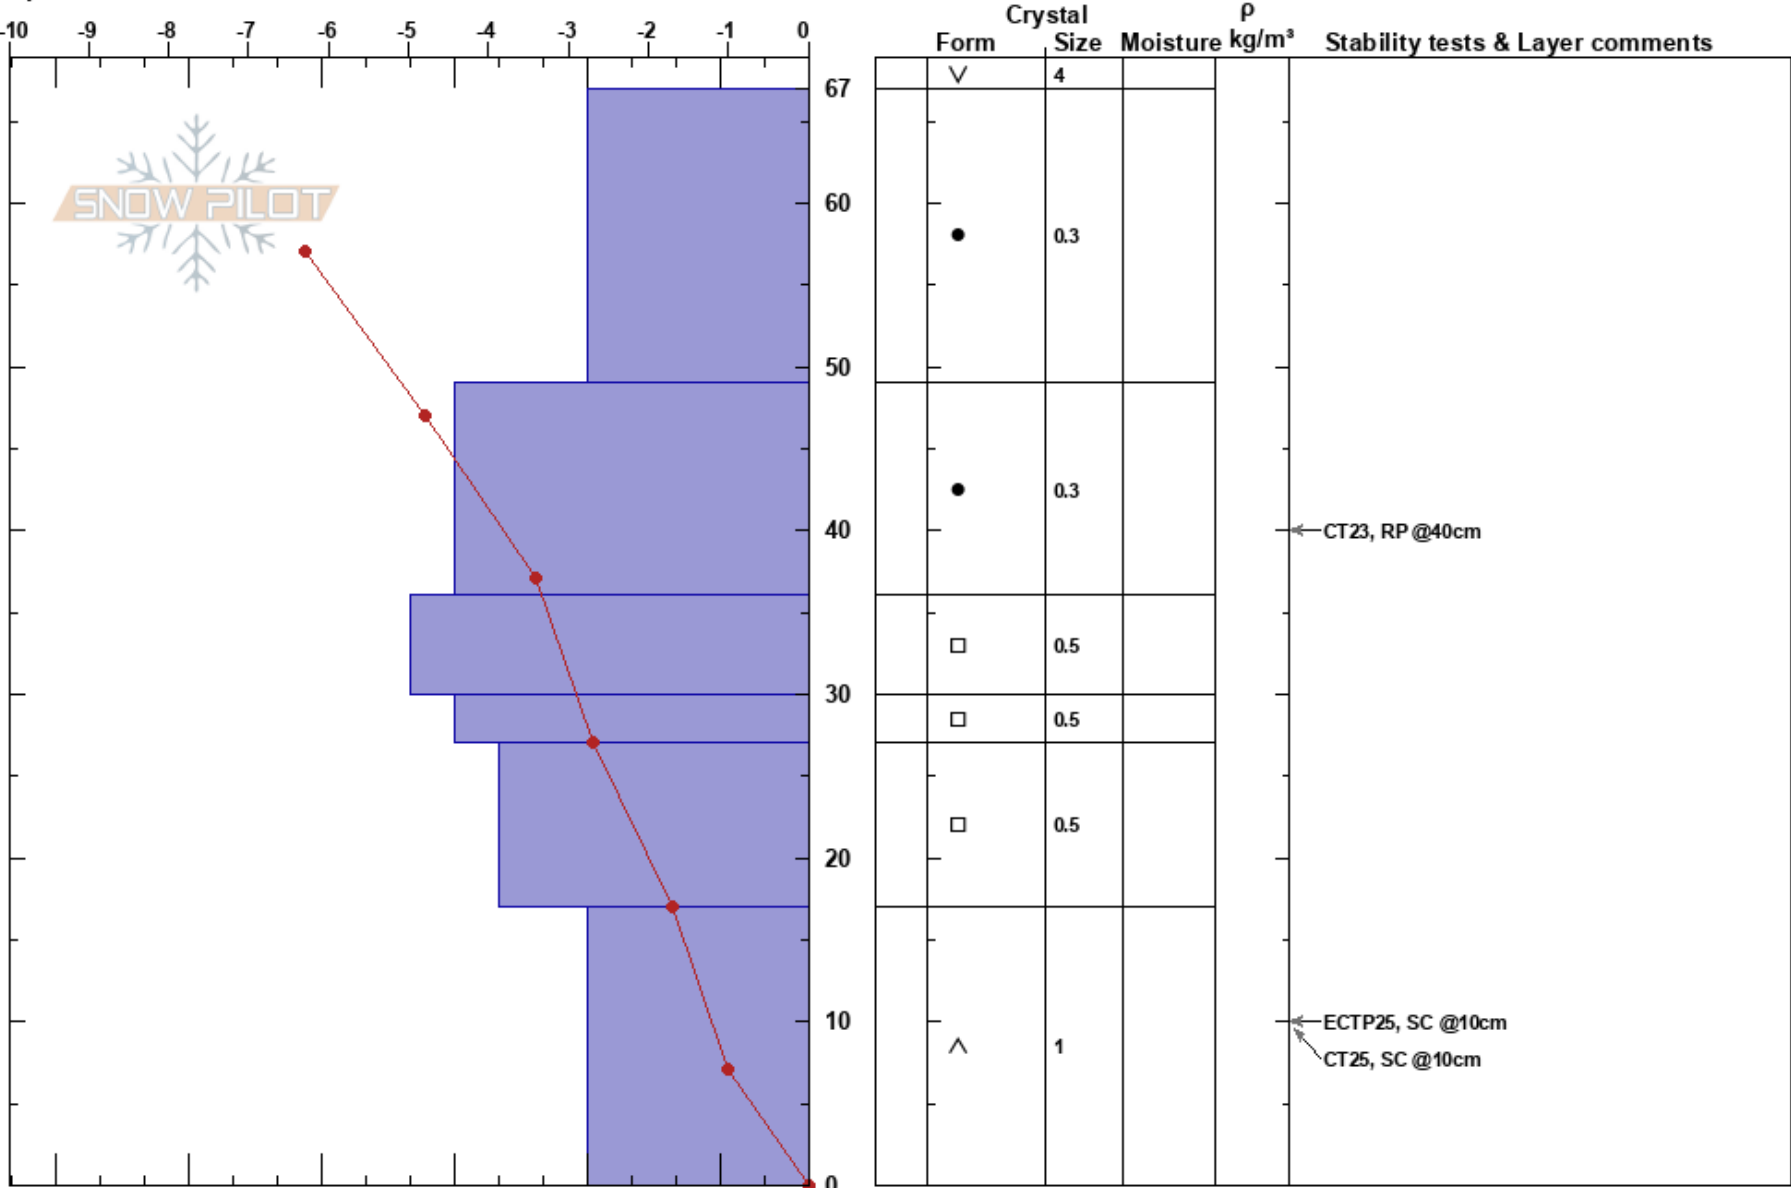

Copperstain Shoulder  
 Purcell  
 BC  
 Elevation: 2250 m  
 Aspect: W

Ben Wards  
 18/11/2023 - 12:30  
 Co-ord: 51.28881N, -117.30154E  
 Slope Angle: 26°  
 Wind Loading: yes

Stability: Fair  
 Air Temperature: -2°C  
 Sky Cover: FEW  
 Precipitation: NO  
 Wind: S Moderate  
 HS: 67  
 PF: 55  
 PS: 10  
 17-0cm: Problematic layer

Specifics: Collapsing, localized; Cracking; Recent avalanche activity on different slopes

Notes: Glades