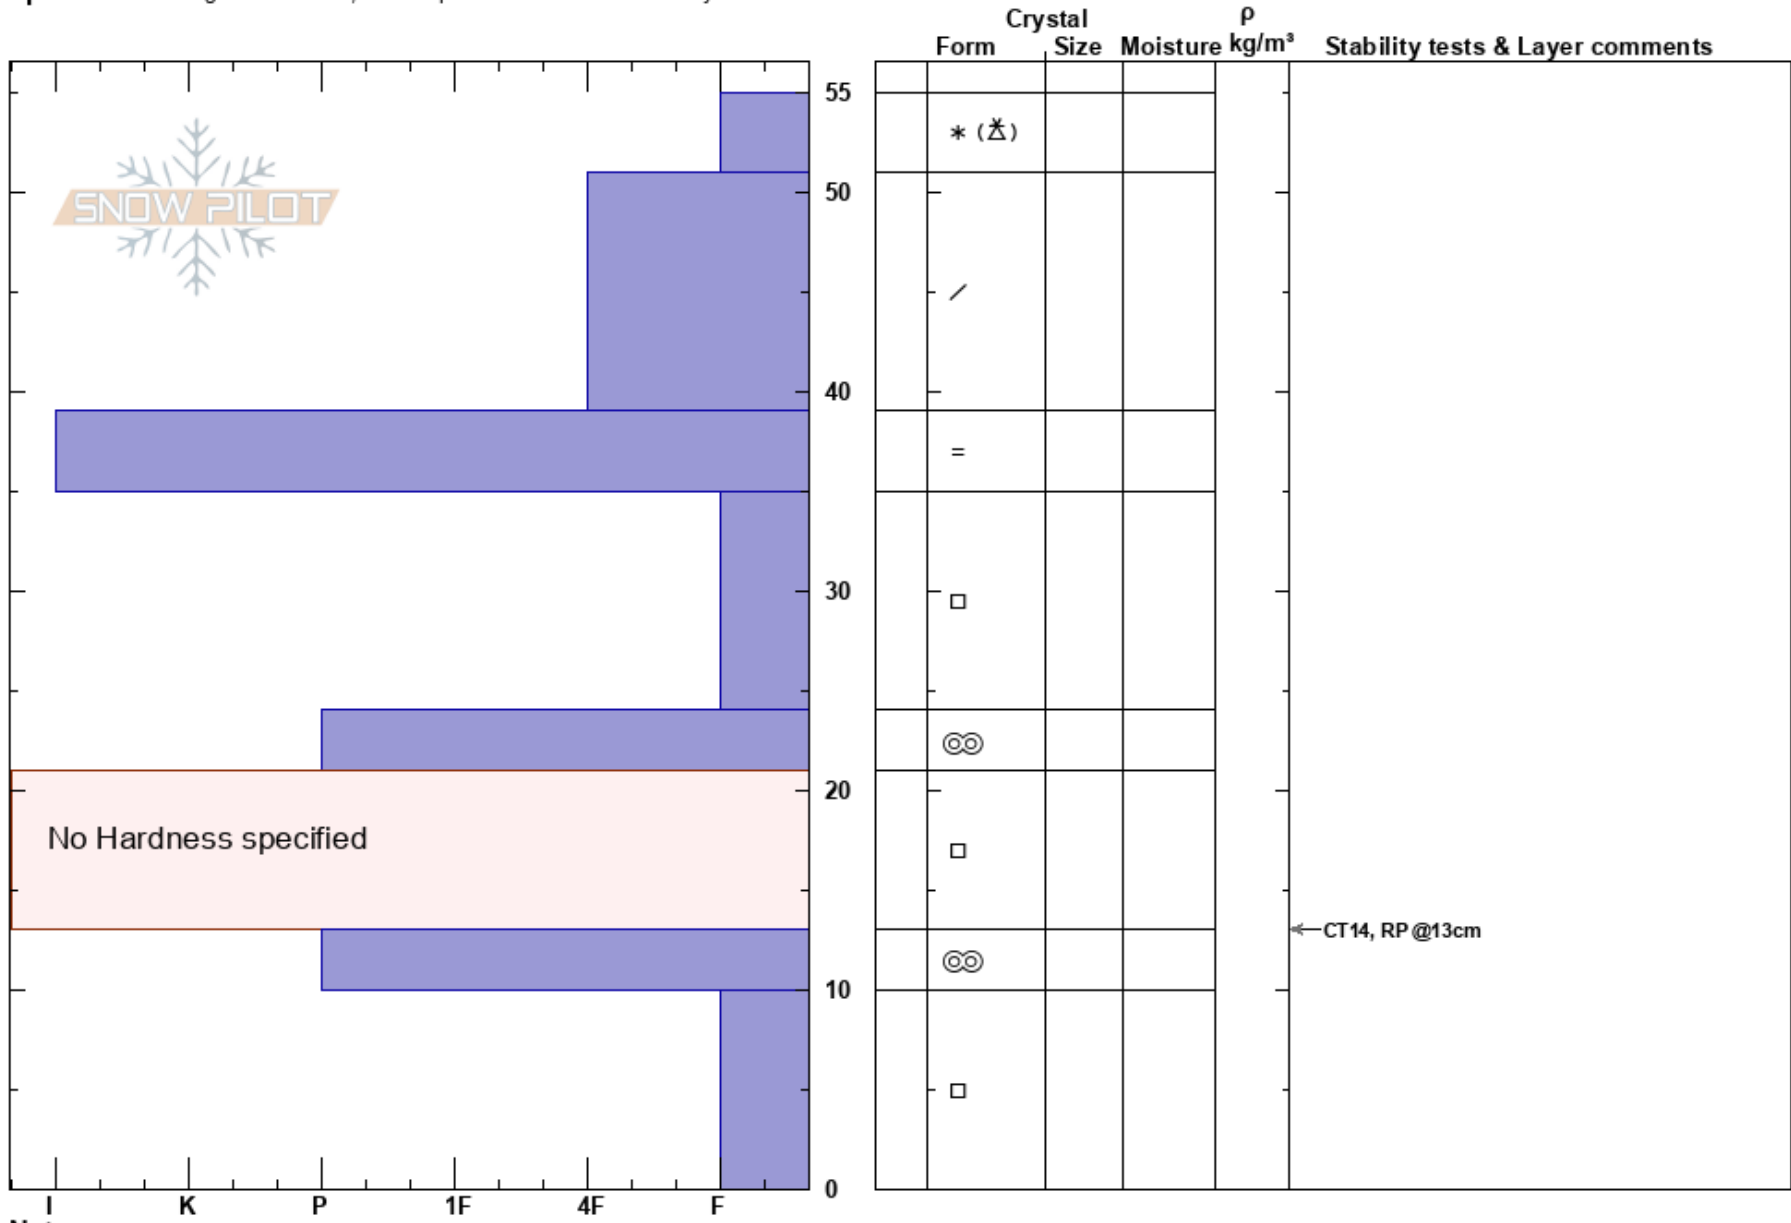

Broken Tree Low Left  
Park City Ridge line  
UT

Lauren Edwards  
11/18/2023 - 12:00pm

**Stability:**  
**Air Temperature:** 28°F  
**Sky Cover:** OVC  
**Precipitation:** S1  
**Wind:** SW Moderate

**HS:** 55      **Layer Notes:**

**Elevation:** 9700 ft  
**Aspect:** N

**Co-ord:**  
**Slope Angle:** 39°  
**Wind Loading:** no

**Specifics:** Pit dug in a Ski Area; Pit is representative of backcountry

**Notes:**

I      K      P      1F      4F      F