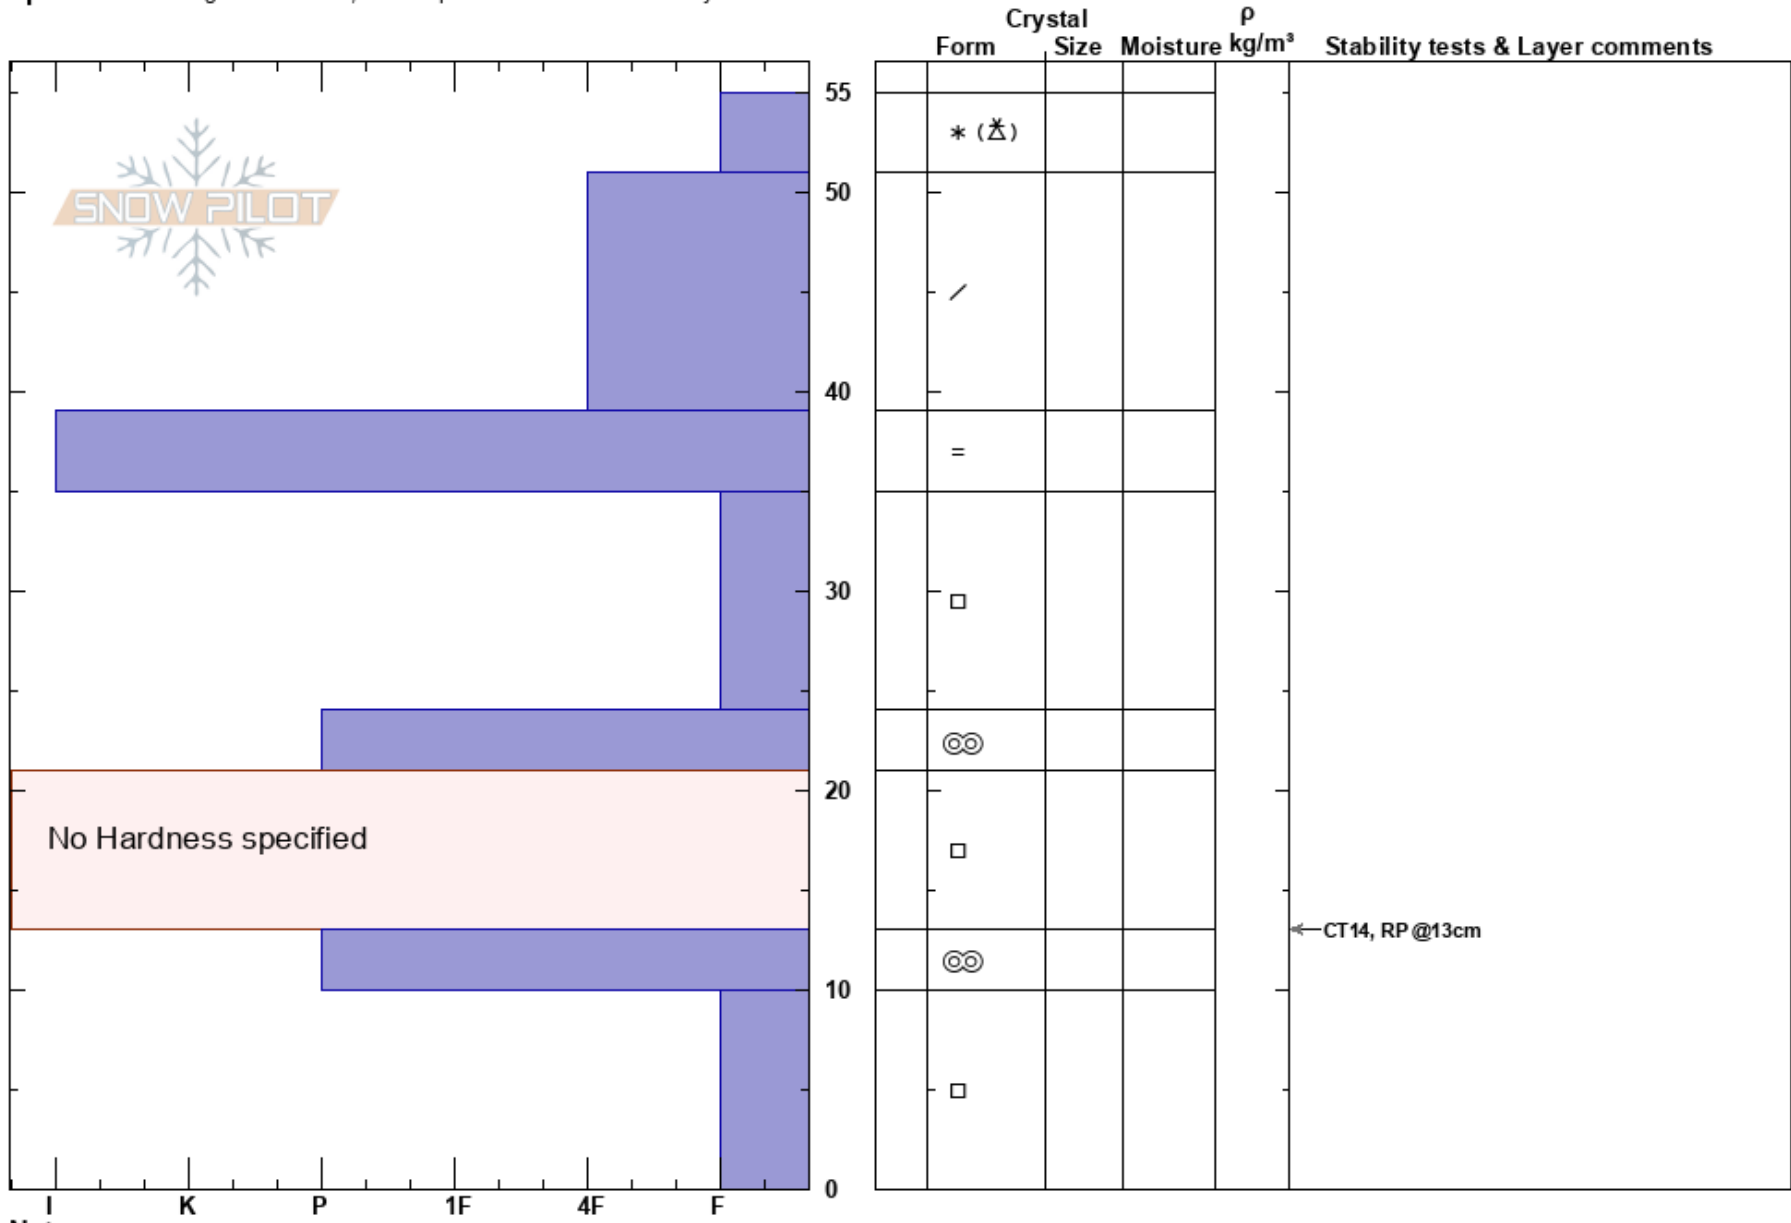

Broken Tree Low Left
Park City Ridge line
UT

Lauren Edwards
11/18/2023 - 12:00pm

Stability:
Air Temperature: 28°F
Sky Cover: OVC
Precipitation: S1
Wind: SW Moderate

HS: 55 **Layer Notes:**

Elevation: 9700 ft
Aspect: N

Co-ord:
Slope Angle: 39°
Wind Loading: no

Specifics: Pit dug in a Ski Area; Pit is representative of backcountry

SNOW PILOT

No Hardness specified

← CT14, RP @13cm

Notes: