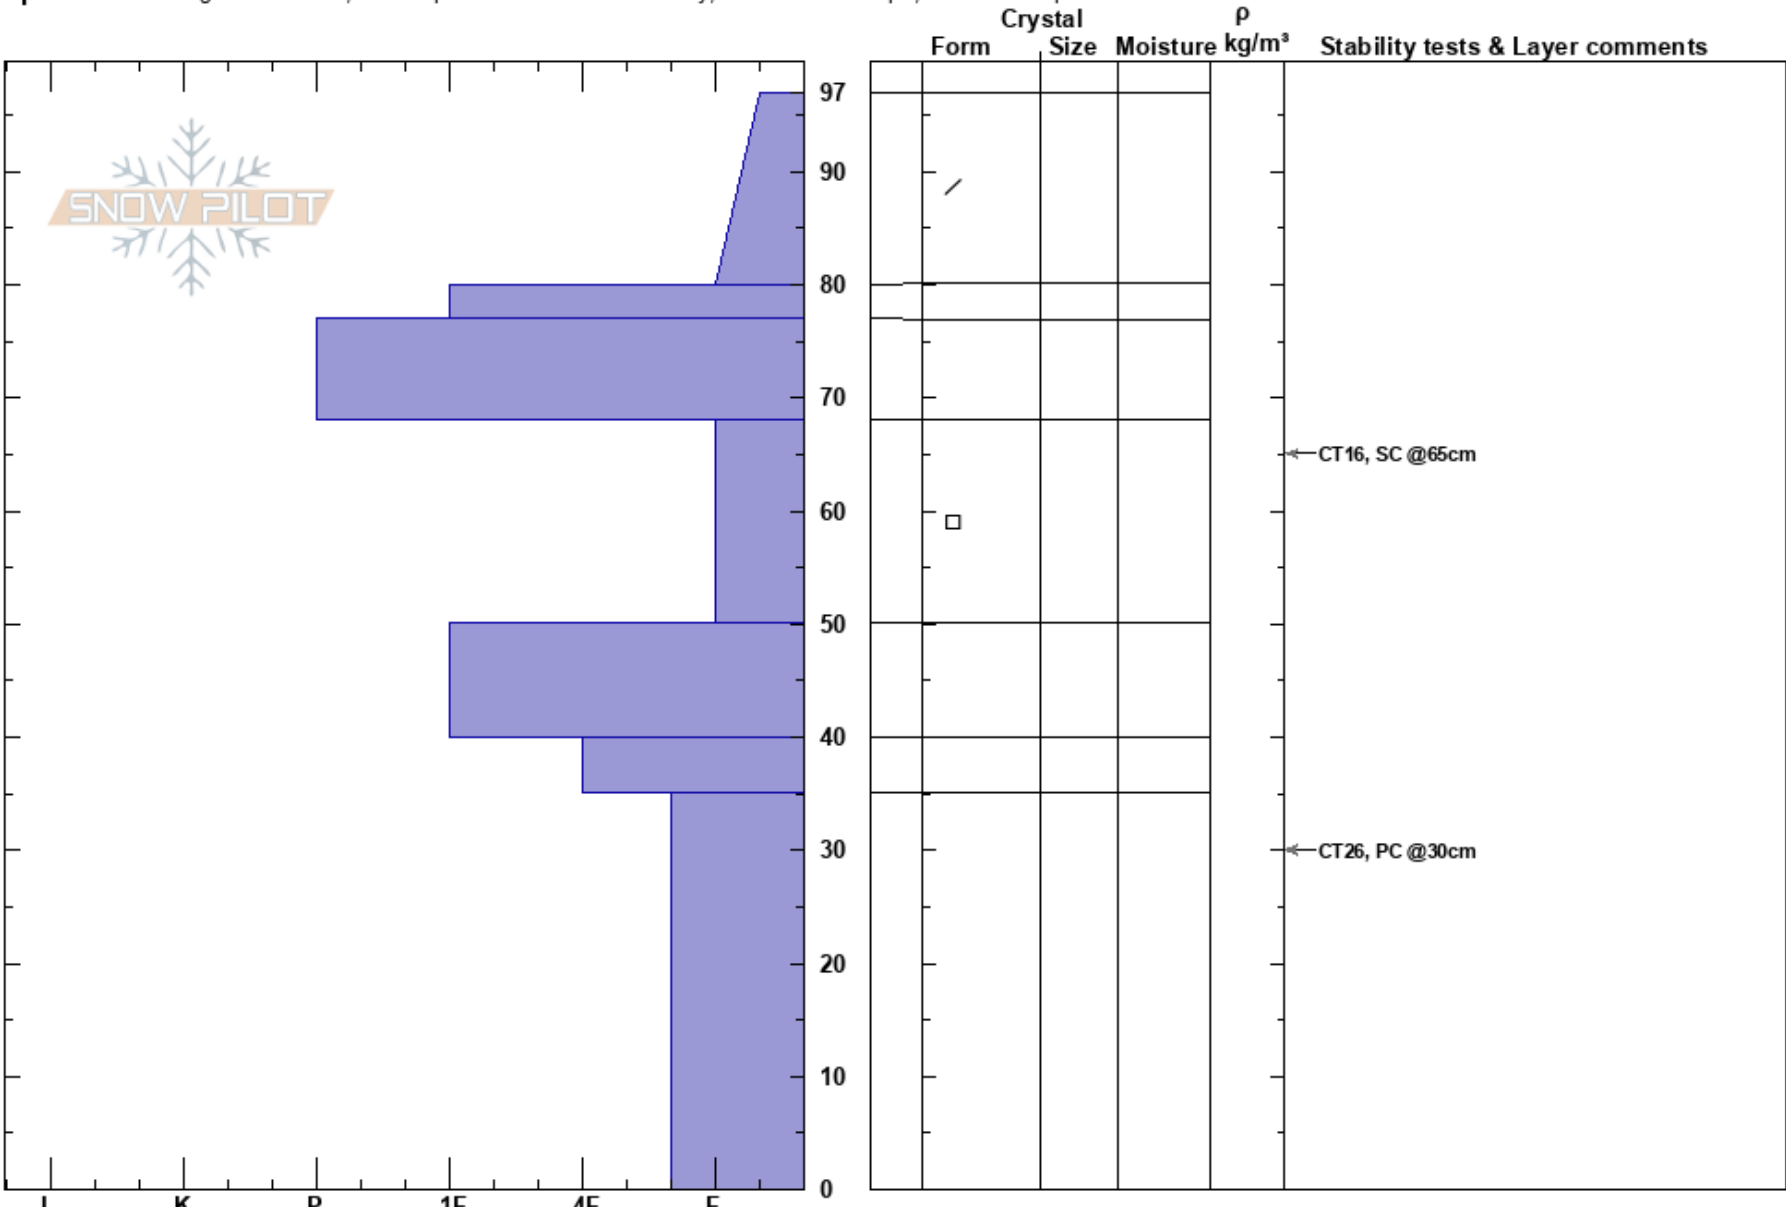

Ballroom  
 Central Wasatch  
 UT  
 Elevation: 10400 ft  
 Aspect: N

Tavish Hansen  
 11/17/2023 - 10:30am  
 Co-ord: 40.56995N, -111.63706W  
 Slope Angle: 34°  
 Wind Loading:

Stability:  
 Air Temperature: -3°C  
 Sky Cover: FEW  
 Precipitation: NO  
 Wind: Calm  
 HS: 97  
 PF: 50  
 PS: 5  
 Layer Notes: 68-50cm: Problematic layer

Specifics: Pit dug in a Ski Area; Pit is representative of backcountry; Ski tracks on slope; We skied slope

Notes: This was a deeper pocket in a gully. Average depth out of the gully was 40-50cm with very similar layers.