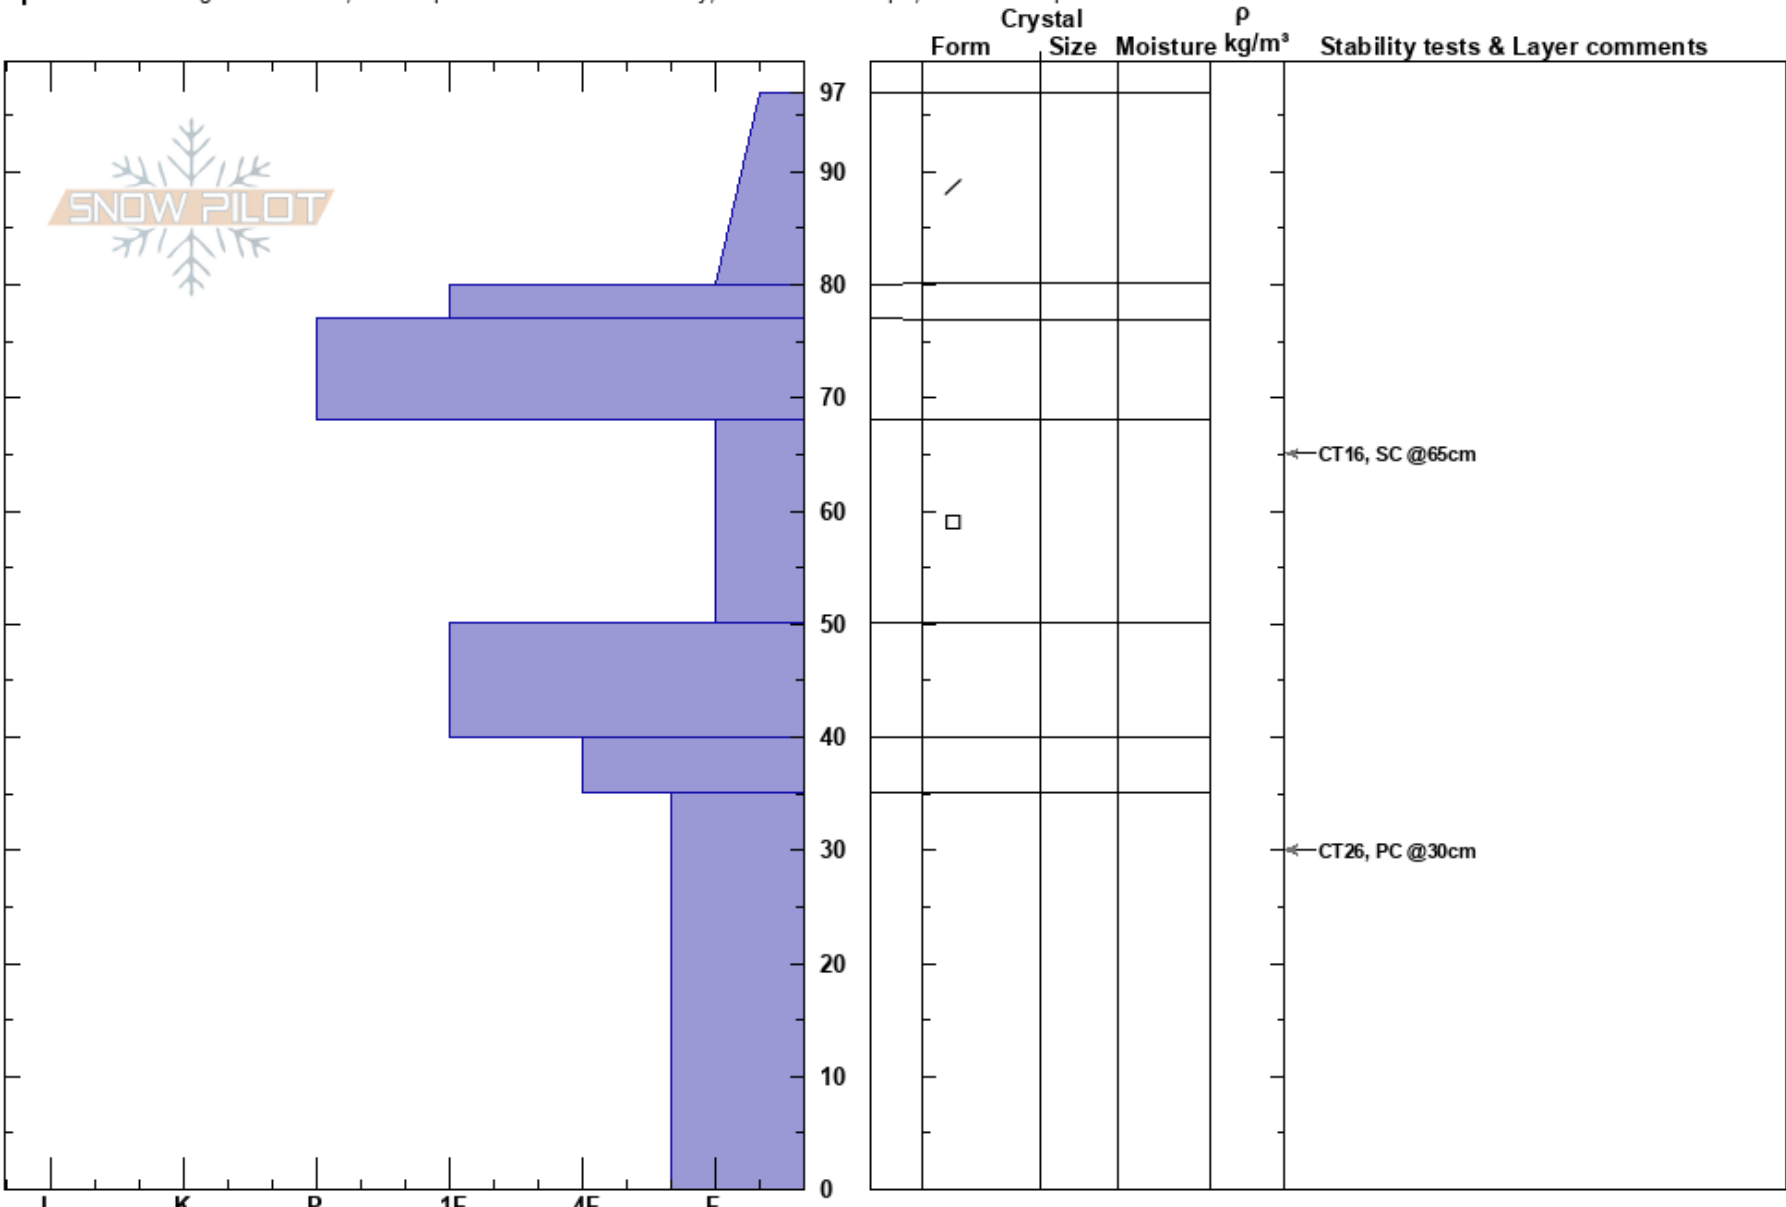

Ballroom
 Central Wasatch
 UT
 Elevation: 10400 ft
 Aspect: N

Tavish Hansen
 11/17/2023 - 10:30am
 Co-ord: 40.56995N, -111.63706W
 Slope Angle: 34°
 Wind Loading:

Stability:
 Air Temperature: -3°C
 Sky Cover: FEW
 Precipitation: NO
 Wind: Calm
 HS: 97
 PF: 50
 PS: 5
 Layer Notes: 68-50cm: Problematic layer

Specifics: Pit dug in a Ski Area; Pit is representative of backcountry; Ski tracks on slope; We skied slope

Notes: This was a deeper pocket in a gully. Average depth out of the gully was 40-50cm with very similar layers.