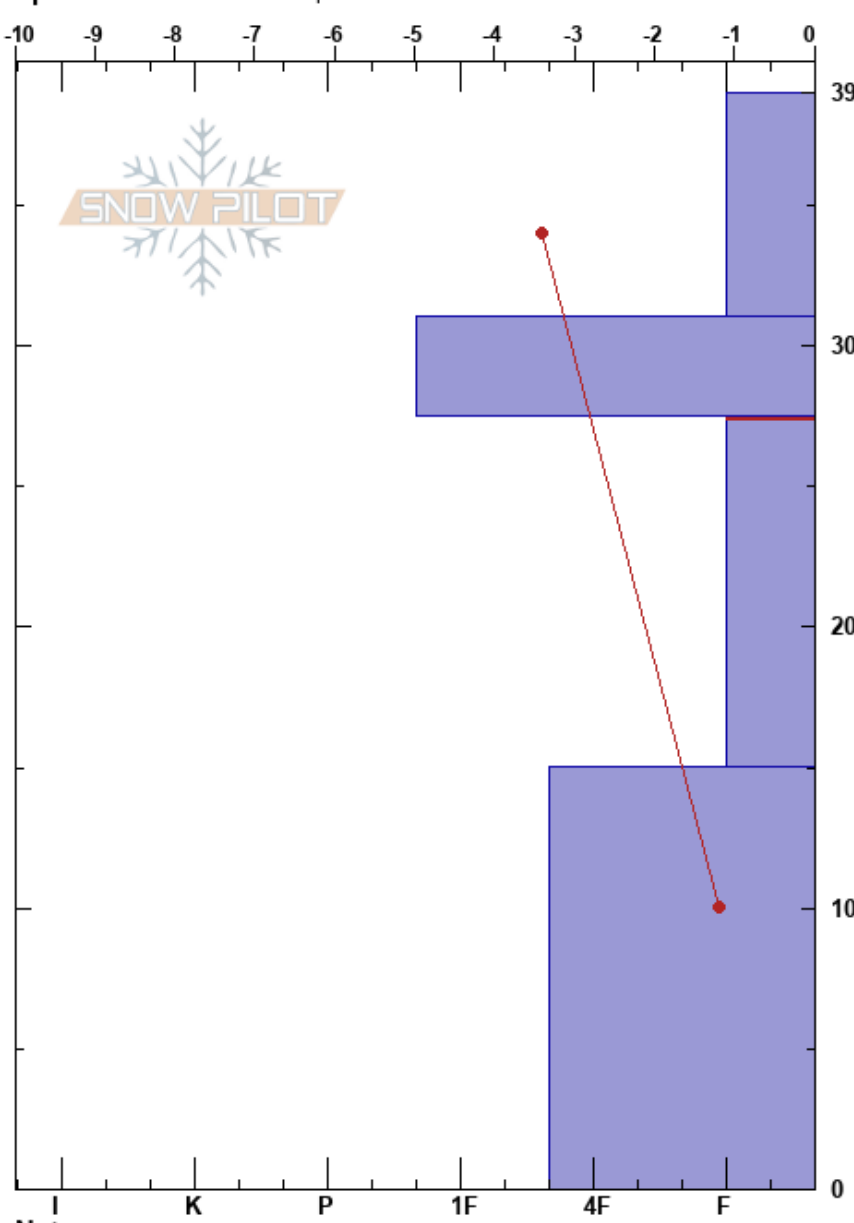

West Miller Bowl
 Bear River Range
 UT
 Elevation: 8600 ft
 Aspect: N
 Specifics: Ski tracks on slope

toby weed
 11/17/2023 - 3:20pm
 Co-ord: 41.88715N, -111.64726W
 Slope Angle:
 Wind Loading: no

Stability: Very Good
 Air Temperature: 0°C
 Sky Cover: FEW
 Precipitation: NO
 Wind: SW Light Breeze

HS: 39
 PF: 30
 PS: 7
 27.5-15cm: Problematic layer

Form	Crystal		ρ kg/m ³	Stability tests & Layer comments
	Size	Moisture		
/ (Ø)				
⊙⊙				
□	1			
⊖				

Notes: