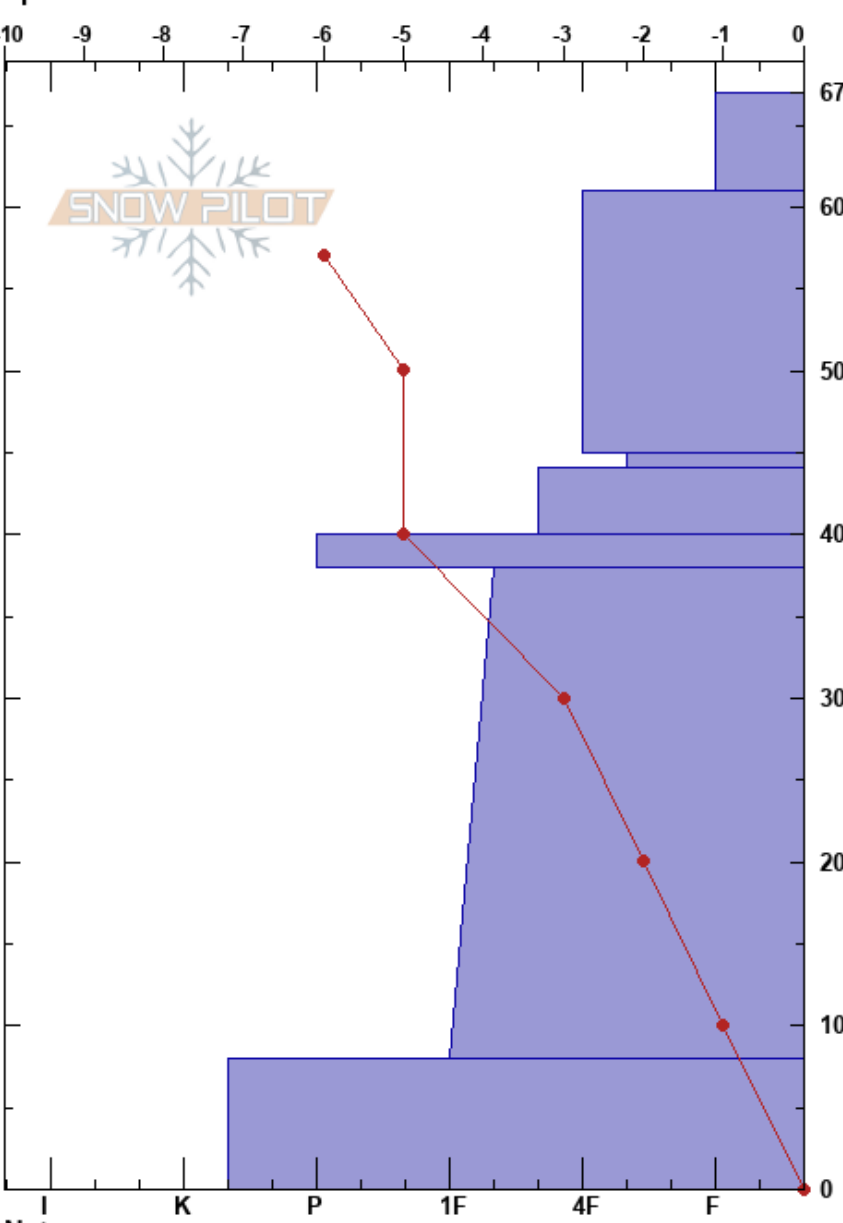

The Y - ILL  
 Lizard Range  
 BC  
 Elevation: 1575 m  
 Aspect: N  
 Specifics:

Tamika Green  
 17/11/2023 - 11:30  
 Co-ord: 49.50762N, -115.19820W  
 Slope Angle: 25°  
 Wind Loading:

Stability:  
 Air Temperature: -3°C  
 Sky Cover: FEW  
 Precipitation: NO  
 Wind: Calm

HS:67  
 PF: 45  
 45-44cm: Problematic layer

Form	Crystal		Moisture	ρ kg/m³	Stability tests & Layer comments
	Size				
+r	1				
⊘	3-5		D		
+r(∕)	0.5-1 (0.5)		D		
⊘	2-3		D		← CT15, RP @45cm on PPgp
∕	0.5		D		
⊙⊙					
•	0.5		D		
⊙⊙					