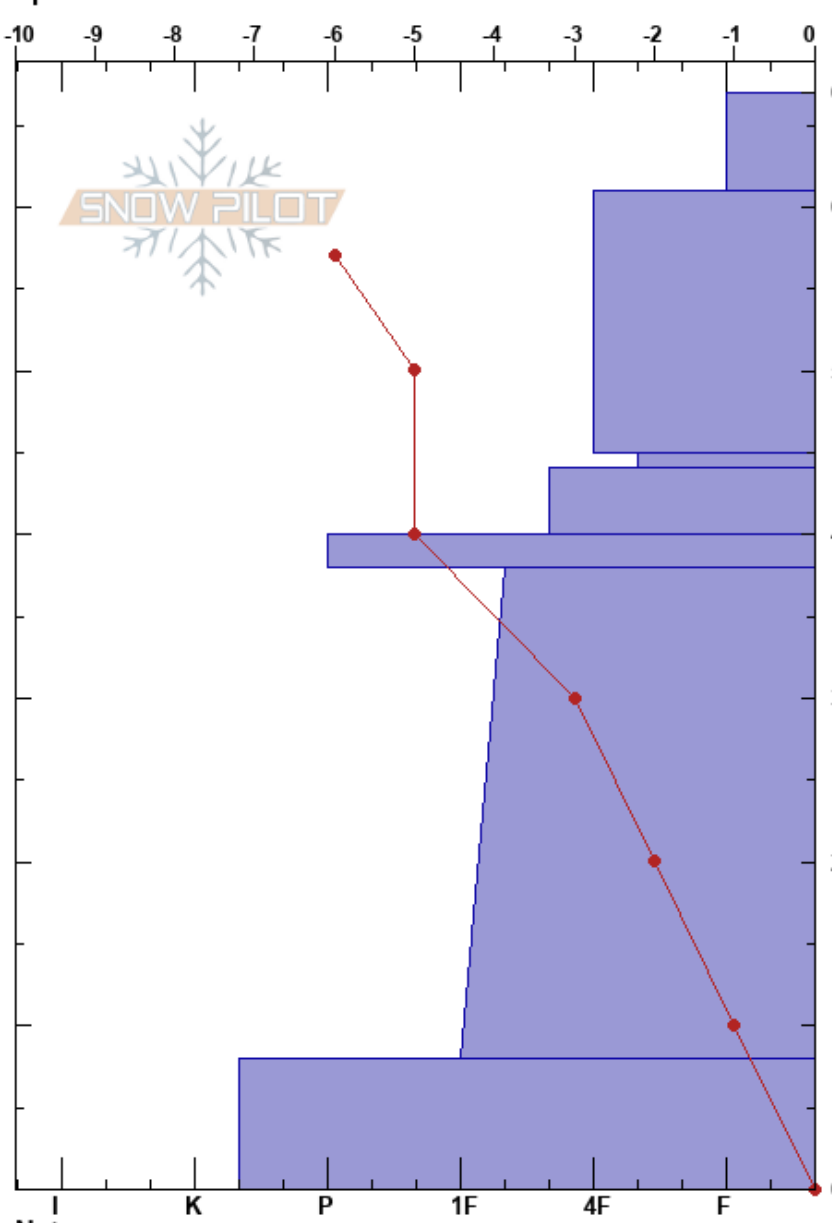

The Y - ILL  
 Lizard Range  
 BC  
 Elevation: 1575 m  
 Aspect: N  
 Specifics:

Tamika Green  
 17/11/2023 - 11:30  
 Co-ord: 49.50762N, -115.19820W  
 Slope Angle: 25°  
 Wind Loading:

Stability:  
 Air Temperature: -3°C  
 Sky Cover: FEW  
 Precipitation: NO  
 Wind: Calm

HS:67  
 PF: 45  
 45-44cm: Problematic layer

Form	Crystal		Moisture	ρ kg/m³	Stability tests & Layer comments
	Size				
+r	1				
⊘	3-5		D		
+r(∕)	0.5-1 (0.5)		D		
⊘	2-3		D		← CT15, RP @45cm on PPgp
∕	0.5		D		
⊘⊘					
•	0.5		D		
⊘⊘					