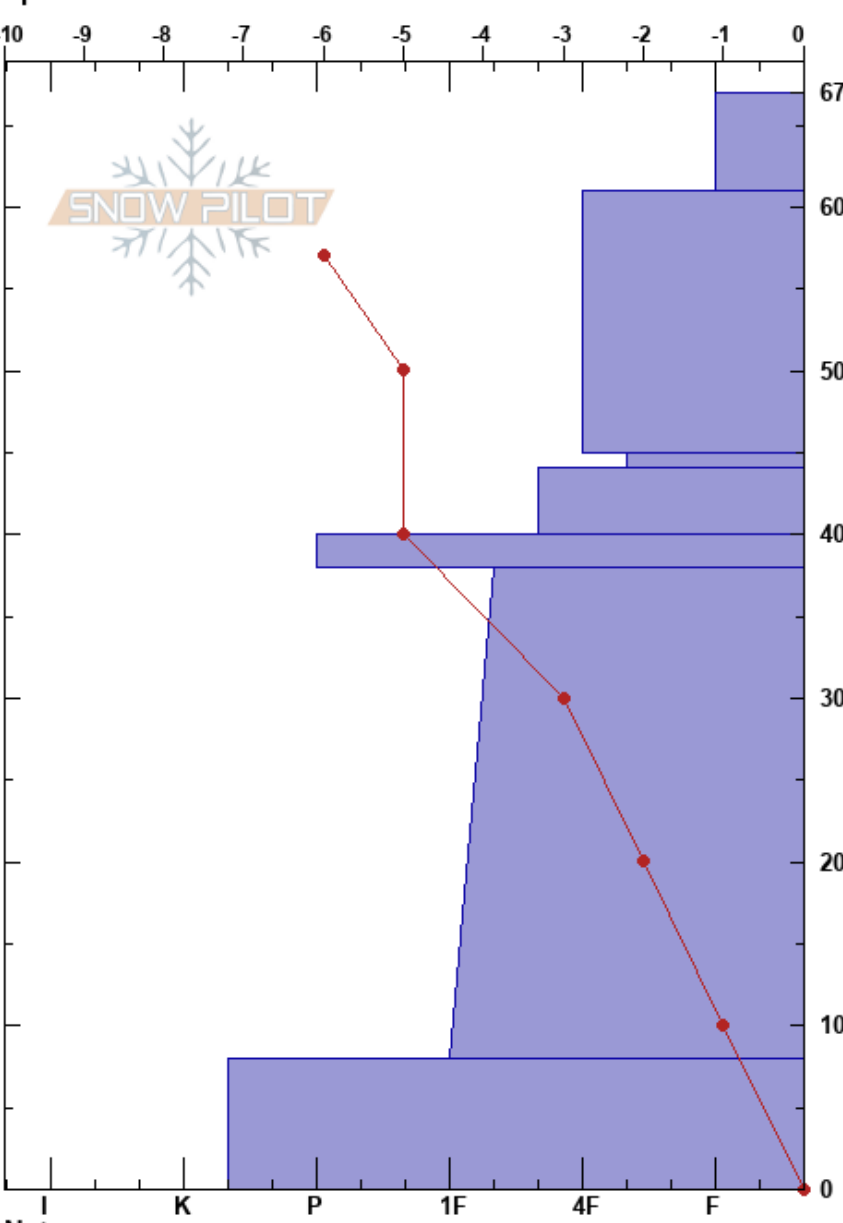

The Y - ILL
 Lizard Range
 BC
 Elevation: 1575 m
 Aspect: N
 Specifics:

Tamika Green
 17/11/2023 - 11:30
 Co-ord: 49.50762N, -115.19820W
 Slope Angle: 25°
 Wind Loading:

Stability:
 Air Temperature: -3°C
 Sky Cover: FEW
 Precipitation: NO
 Wind: Calm

HS:67
 PF: 45
 45-44cm: Problematic layer

Form	Crystal		Moisture	ρ kg/m ³	Stability tests & Layer comments
	Size				
+r	1				
⌘	3-5		D		
+r(∕)	0.5-1 (0.5)		D		
⌘	2-3		D		← CT15, RP @45cm on PPgp
∕	0.5		D		
⊙⊙					
•	0.5		D		
⊙⊙					