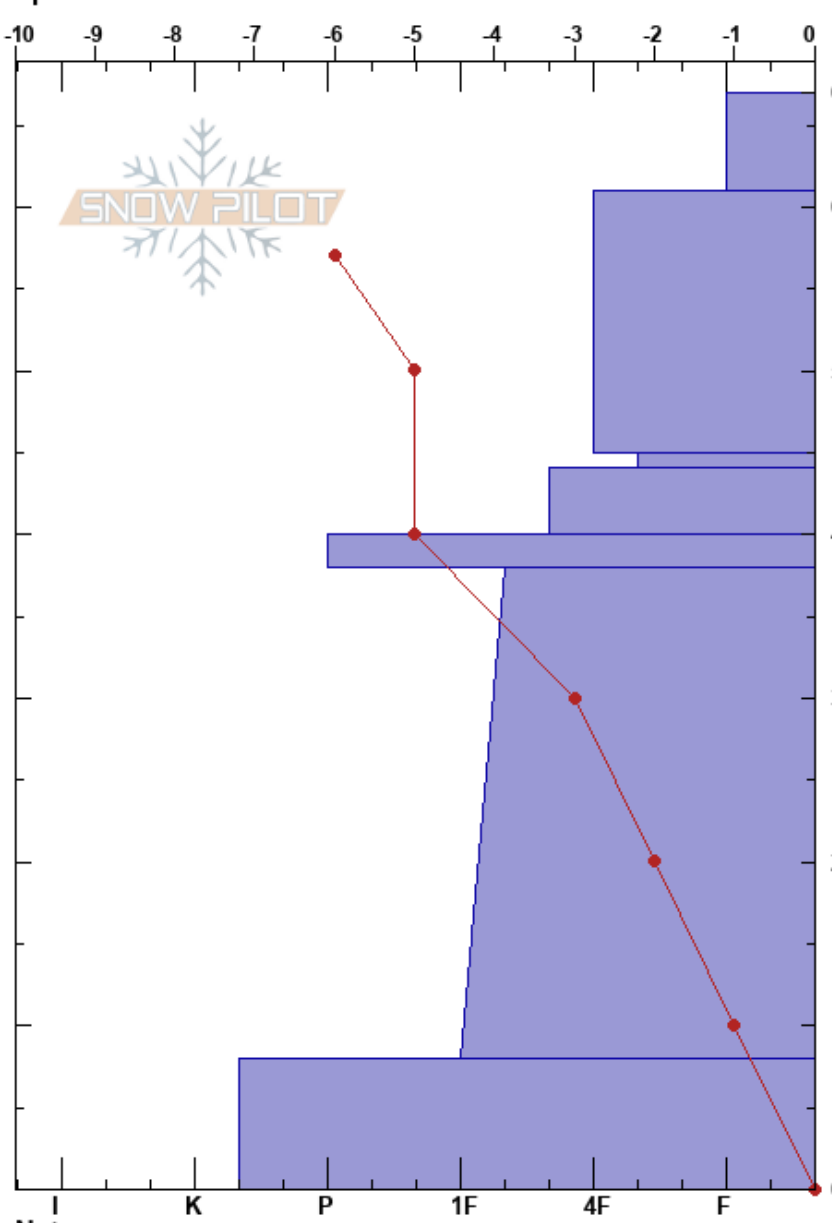

The Y - ILL
 Lizard Range
 BC
 Elevation: 1575 m
 Aspect: N
 Specifics:

Tamika Green
 17/11/2023 - 11:30
 Co-ord: 49.50762N, -115.19820W
 Slope Angle: 25°
 Wind Loading:

Stability:
 Air Temperature: -3°C
 Sky Cover: FEW
 Precipitation: NO
 Wind: Calm

HS:67
 PF: 45
 45-44cm: Problematic layer

Form	Crystal		Moisture	ρ kg/m ³	Stability tests & Layer comments
	Size				
+r	1				
⊘	3-5		D		
+r(∕)	0.5-1 (0.5)		D		
⊘	2-3		D		← CT15, RP @45cm on PPgp
∕	0.5		D		
⊙⊙					
•	0.5		D		
⊙⊙					