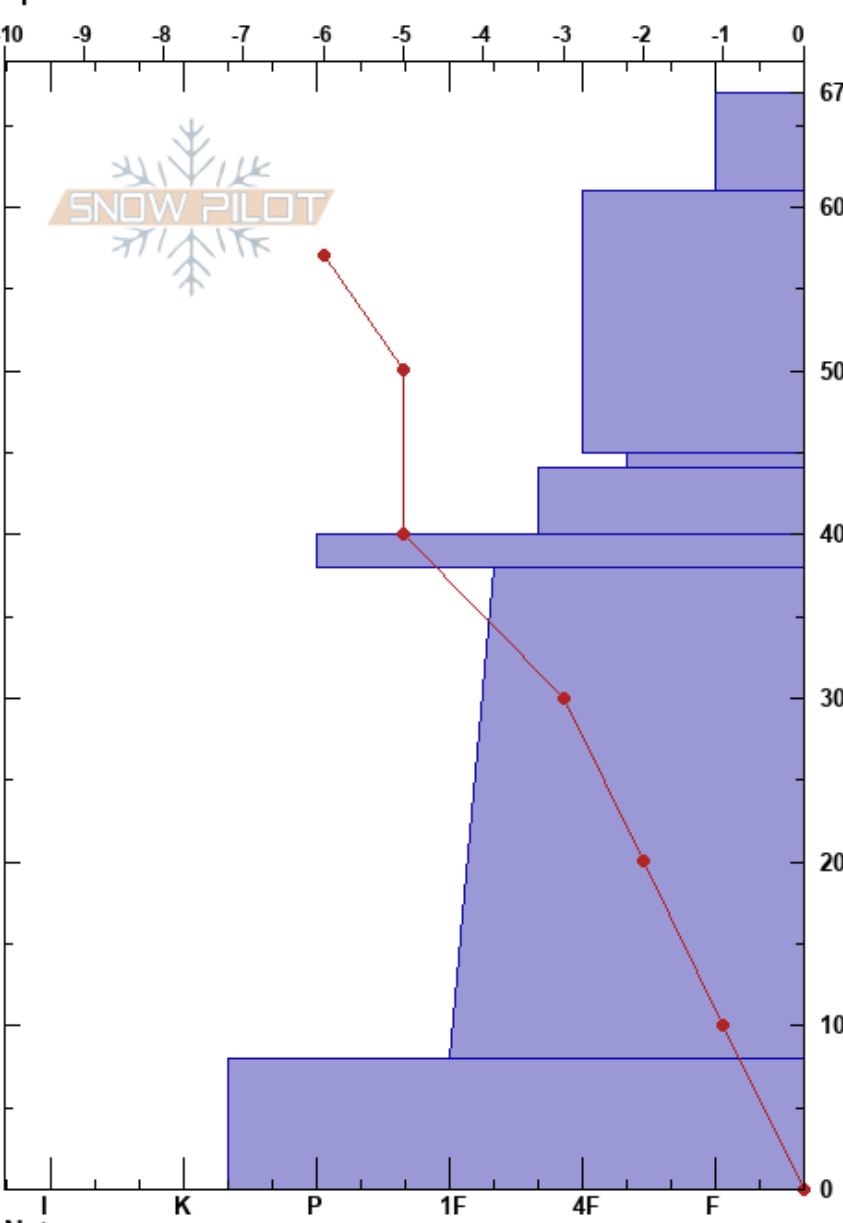

The Y - ILL  
 Lizard Range  
 BC  
 Elevation: 1575 m  
 Aspect: N  
 Specifics:

Tamika Green  
 17/11/2023 - 11:30  
 Co-ord: 49.50762N, -115.19820W  
 Slope Angle: 25°  
 Wind Loading:

Stability:  
 Air Temperature: -3°C  
 Sky Cover: FEW  
 Precipitation: NO  
 Wind: Calm

HS:67  
 PF: 45  
 45-44cm: Problematic layer

Notes:

Form	Crystal		Moisture	ρ kg/m³	Stability tests & Layer comments
	Size				
+r	1				
⊘	3-5		D		
+r(∕)	0.5-1 (0.5)		D		
⊘	2-3		D		← CT15, RP @45cm on PPgp
∕	0.5		D		
⊘⊘					
•	0.5		D		
⊘⊘					